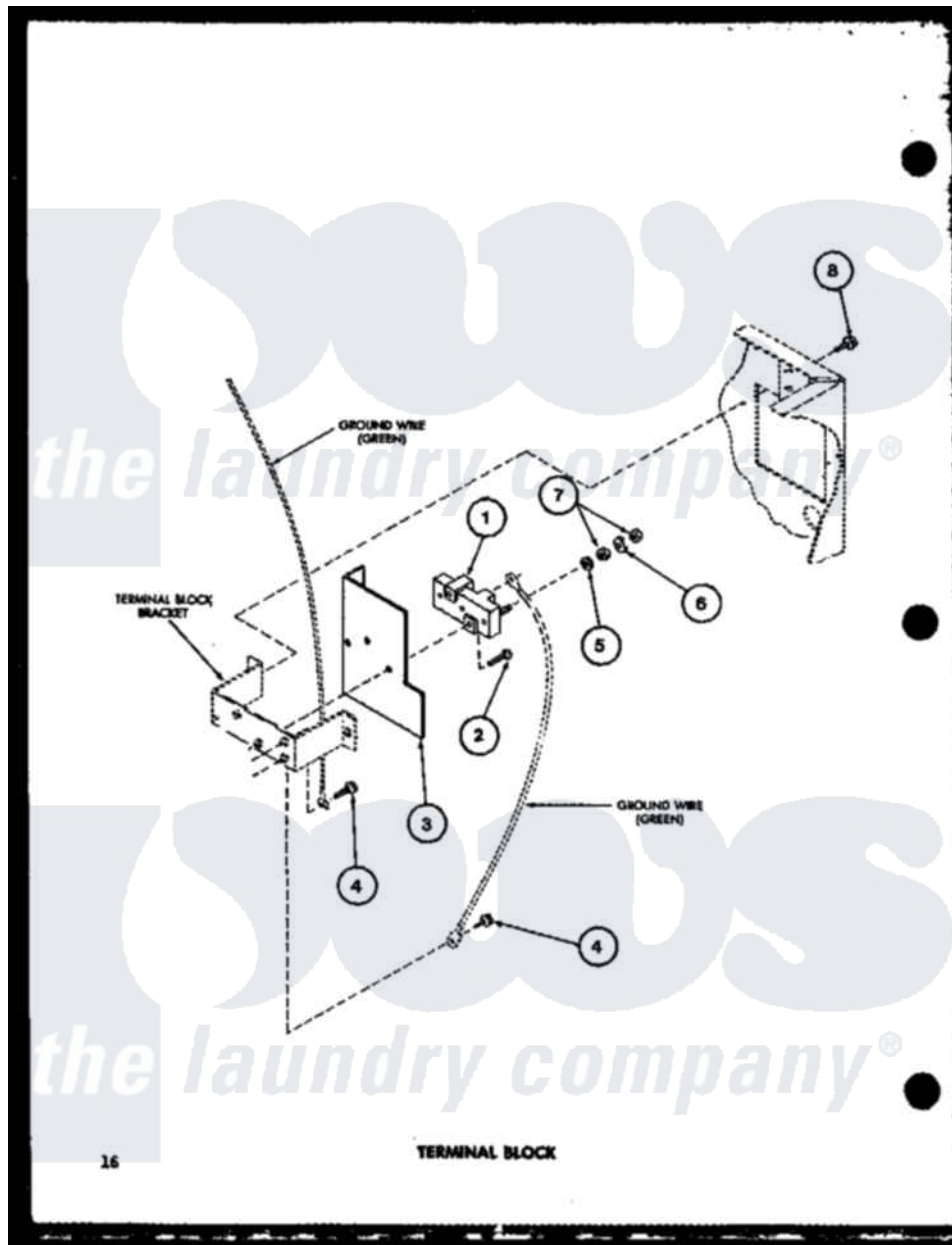

Amana TEA400 (BOM: P7704102W) 10 - TERMINAL BLOCK

Amana Residential Amana TEA400 (BOM: P7704102W) Dryer Parts Parts Diagram 10 - TERMINAL BLOCK

[Click on the part number to view part](#)

Item	Original Part Number	Replaced By	Status	Part Description
1	R0605013	<a href="#">33001244</a>		Block, Terminal
2	R0600044		Not Available	SCREW
3	R0604510		Not Available	SHIELD
4	R0600028	<a href="#">27001200</a>		Screw
5	R0600530		Not Available	WASHER
6	R0600527		Not Available	WASHER
7	R0601022		Not Available	NUT
8	R0600017		Not Available	SCREW