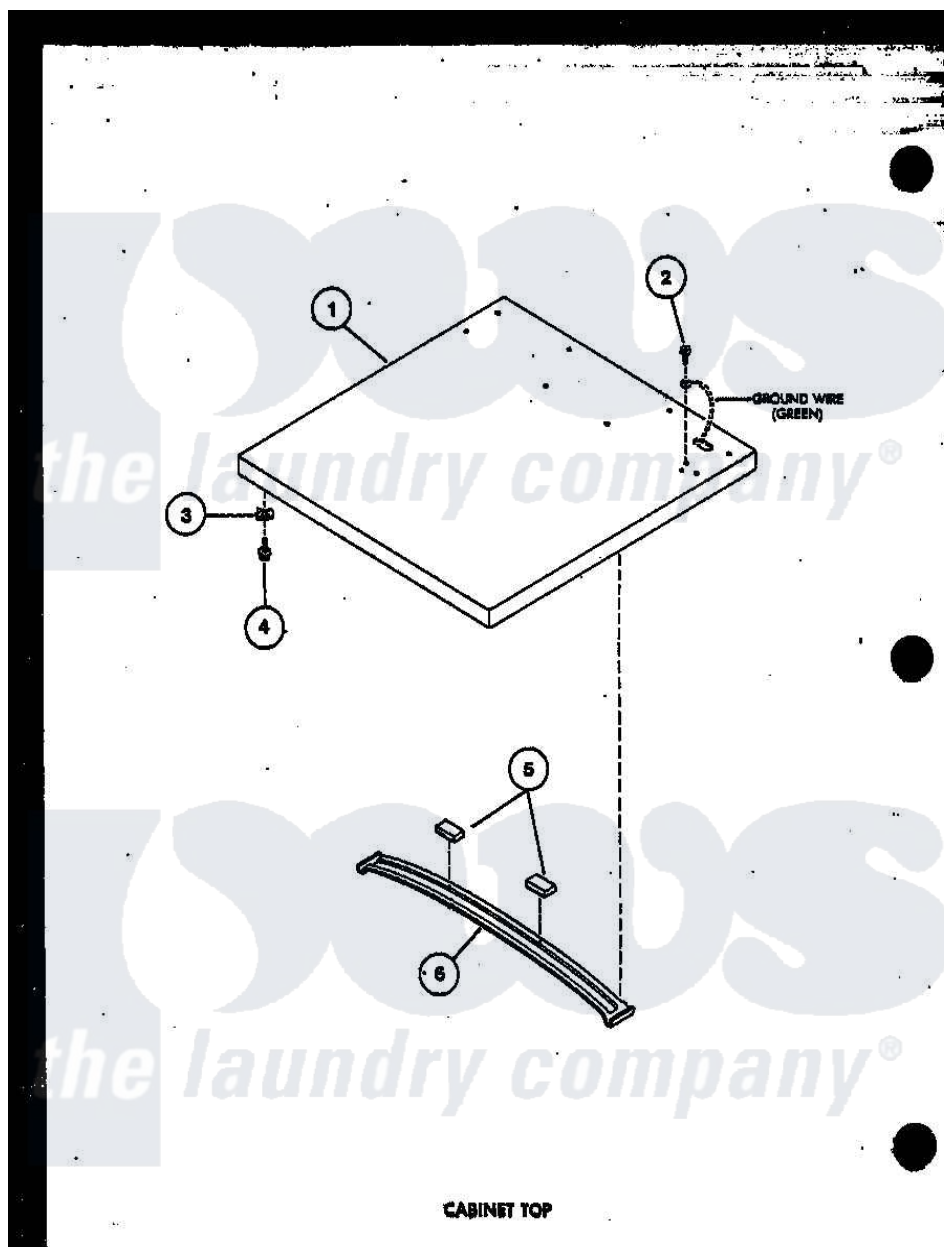

Amana TEA600 (BOM: P7575201W) 02 - CABINET TOP

CABINET TOP

Amana Residential Amana TEA600 (BOM: P7575201W) Dryer Parts Parts Diagram 02 - CABINET TOP

[Click on the part number to view part](#)

Item	Original Part Number	Replaced By	Status	Part Description
1	R0603058		Not Available	CABINET TOP ALMOND
"	R0603022		Not Available	CABINET TOP WHITE
2	R0600034	51924		Screw, 10-24 X 1/2 HeX
3	R0601005	36020		Nut-10-24
4	R0600010		Not Available	SCREW
5	R0606520		Not Available	PAD
6	R0605550		Not Available	BRACE