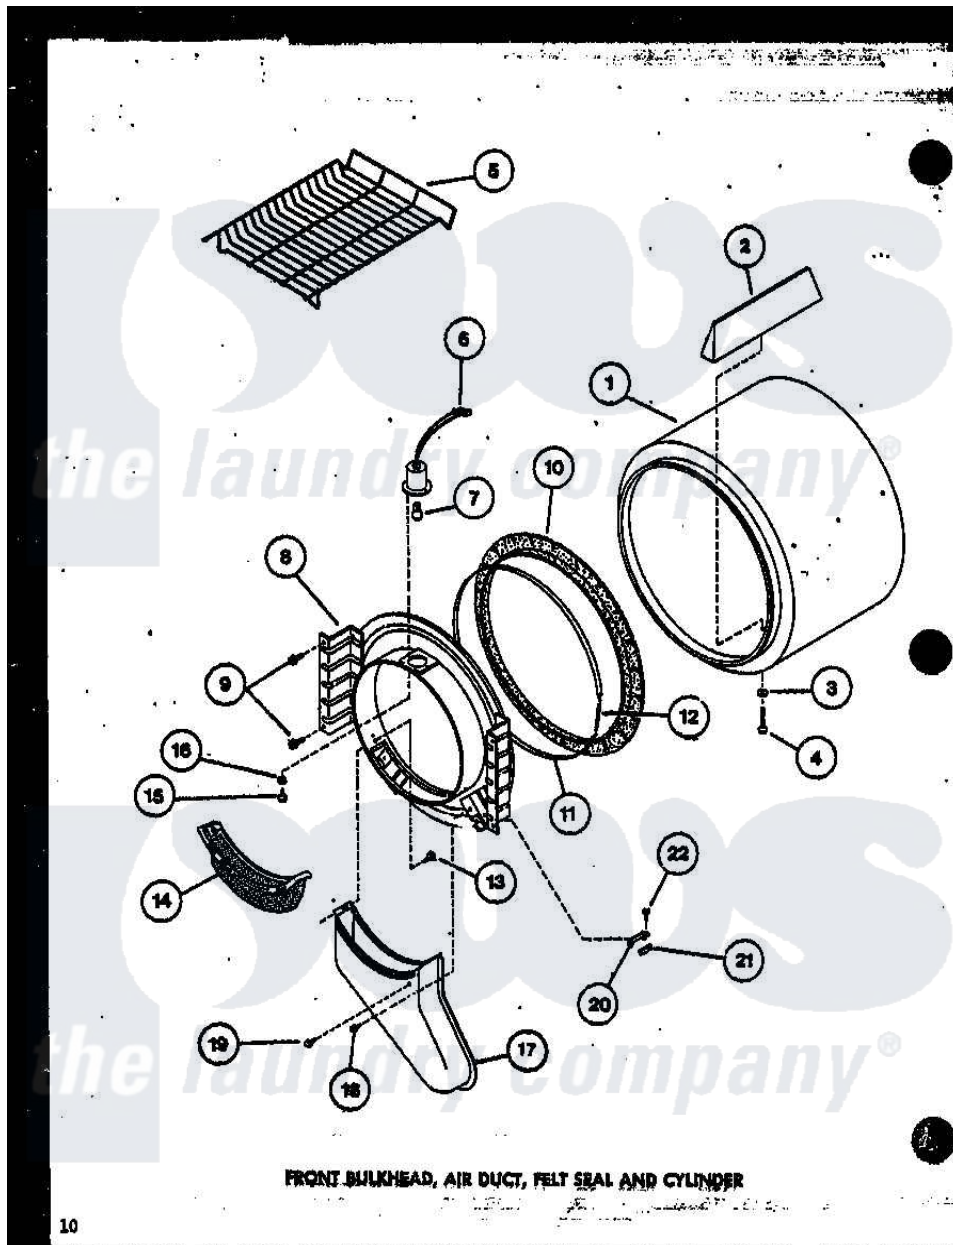

Amana TEA600 (BOM: P7575201W) 04 - FRONT BULKHEAD

10

Amana Residential Amana TEA600 (BOM: P7575201W) Dryer Parts Parts Diagram 04 - FRONT BULKHEAD

Click on the part number to view part

| Item | Original Part Number | Replaced By | Status | Part Description |
|------|----------------------|--------------------------|---------------|----------------------------|
| 1 | R0603031 | | Not Available | ASSY,CYLINDER PACK |
| 2 | R0605553 | | Not Available | BAFFLE |
| 3 | R0600524 | M0270519 | | Washer |
| 4 | R0600038 | | Not Available | SCREW |
| 5 | R0603529 | | Not Available | x\$x DRYING RACK |
| 8 | R0603030 | | Not Available | ASSY BULK HEAD |
| 9 | R0600017 | | Not Available | SCREW |
| 10 | R0604508 | 56088 | | Assembly, Seal |
| 11 | R0605555 | | Not Available | STRAP, SEAL |
| 12 | R0605554 | 52310 | | Spring |
| 13 | R0600036 | 489464 | | Screw |
| 14 | R0603530 | 61376P | | Filter, Lint-White W/Inst. |
| 15 | R0600037 | | Not Available | SCREW |
| 16 | R0600525 | | Not Available | LOCKWASHER |
| 17 | R0603531 | | Not Available | AIR DUCT |
| 18 | R0600039 | 489464 | | Screw |

| | | | |
|----|----------|------------------------|-------------------------|
| 19 | R0606523 | Not Available | BUMPER |
| 20 | R0605556 | 61448 | Glide, Cylinder-Rulon F |
| 21 | R0604507 | 510189 | Pad Felt |
| 22 | R0600033 | 489464 | Screw |