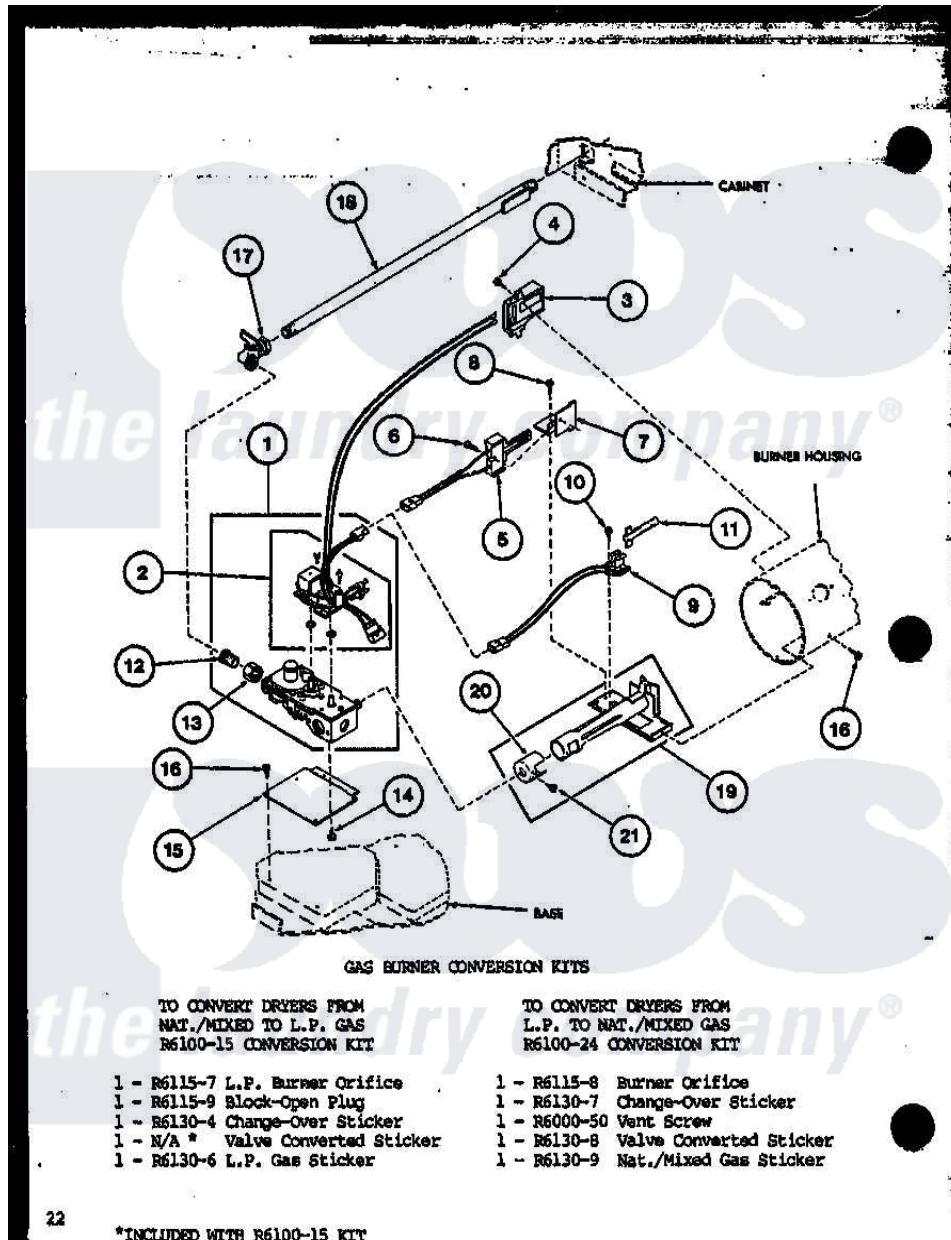

Amana TEA600 (BOM: P7575201W) 05 - GAS BURNER CONVERSION KITS

Amana Residential Amana TEA600 (BOM: P7575201W) Dryer Parts Parts Diagram 05 - GAS BURNER CONVERSION KITS

Click on the part number to view part

Item	Original Part Number	Replaced By	Status	Part Description
1	R0606005		Not Available	GAS VALVE
2	R0611502	<a href="#">56225A</a>		Kit, Coil
3	R0611503	<a href="#">338906</a>		Radiant, Sensor
4	R0600033	<a href="#">489464</a>		Screw
5	R0611504	<a href="#">37001308</a>		Ignitor
6	R0600046	<a href="#">8281196</a>		Screw
7	R0605564		Not Available	IGNITER BRKT
8	R0600047		Not Available	SCREW
9	R0605565	<a href="#">M409136</a>		Assembly Spring And Connector
10	R0600048		Not Available	SCREW
11	R0611505	<a href="#">4392003</a>		Ignitor
12	R0606526		Not Available	NIPPLE
13	R0601020		Not Available	NUT
14	R0600045	<a href="#">3370225</a>		Screw