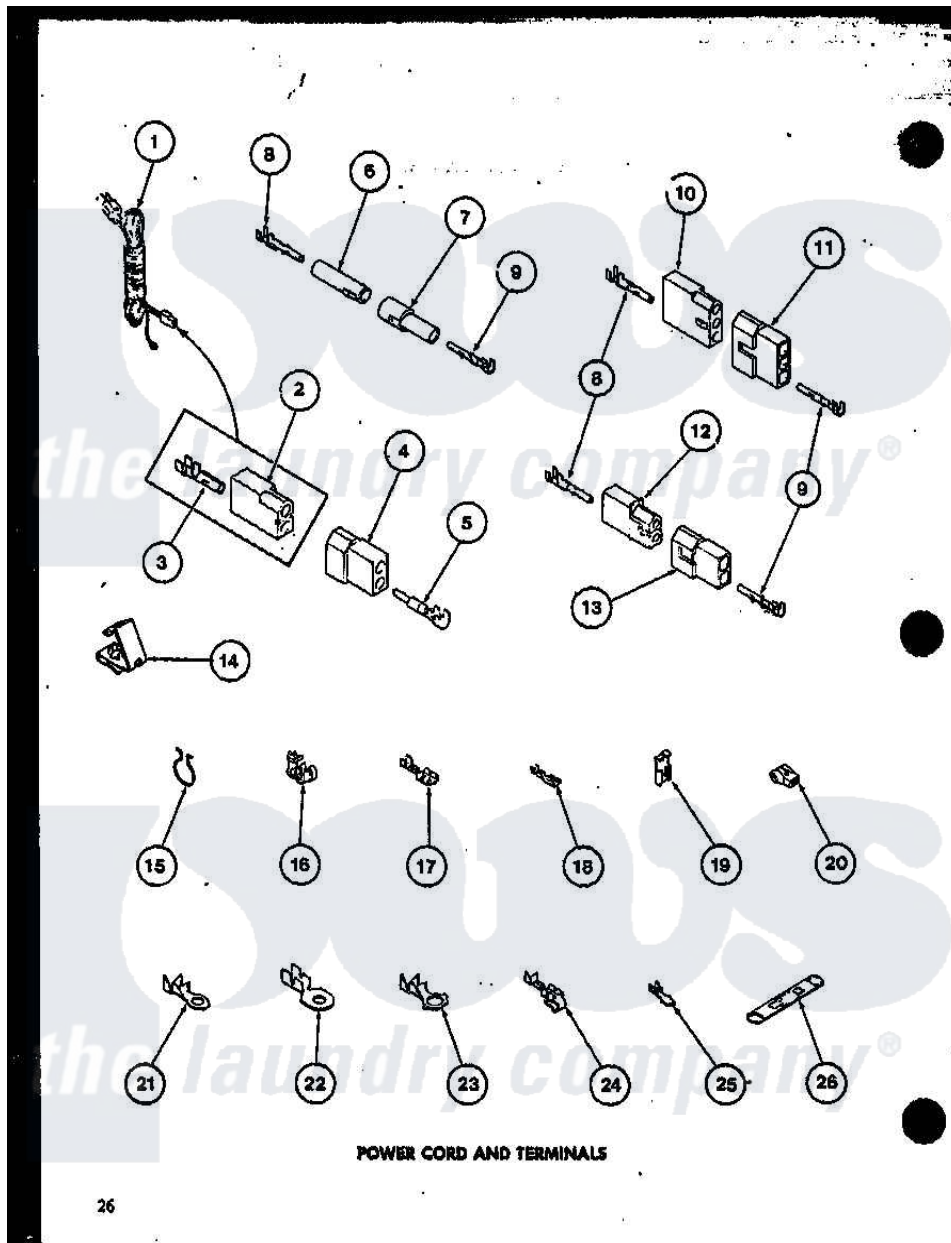

# Amana TEA600 (BOM: P7575201W) 10 - POWER CORD TERMINALS

26

Amana Residential Amana TEA600 (BOM: P7575201W) Dryer Parts Parts Diagram 10 - POWER CORD TERMINALS  
 Click on the part number to view part

Item	Original Part Number	Replaced By	Status	Part Description
1	R0605039	<a href="#">27001142</a>		Cord, Power
2	R0605040	<a href="#">56265</a>		Receptacle, 2 Circuit
3	R0605030		Not Available	TERMINAL
4	R0605041	<a href="#">56266</a>		Plug
5	R0605029	<a href="#">Y00127</a>		Terminal, Pin-1/8 Male
6	R0605035	<a href="#">26301</a>		Receptacle, Molex
7	R0605036		Not Available	CONNECTOR
8	R0605004	<a href="#">5011-XX</a>		093 Female Socket
9	R0605003	<a href="#">Y00116</a>		Terminal, Pin-Male
10	R0605033		Not Available	RECEPTACLE
11	R0605034	<a href="#">23040</a>		Plug-3 Circuit
12	R0605038		Not Available	RECEPTACLE
13	R0605037	<a href="#">56448</a>		Terminal Block Plug
14	R0605032	<a href="#">B5733302</a>		Clip, Ground
15	R0601522	<a href="#">51291</a>		Clip, Wire
16	R0601502	<a href="#">211881</a>		Grommet, Cord Part Not Used- Gas Models Only

17	R0605005		Not Available	TERMINAL
18	R0605002	<a href="#">00112</a>		Terminal, Spade-3/16 Fe
19	R0605006	<a href="#">Y00120</a>		Terminal, Flag-1/4 Fema
20	R0605011		Not Available	INSULATOR
21	R0605026	<a href="#">00110</a>		No.10 18 Gauge Wire
22	R0605027	<a href="#">Y00111</a>		Ring Terminal No.10 No.10 18 Gauge Wires Or
23	R0605007		Not Available	TERMINAL
24	R0605028	<a href="#">Y00114</a>		Spade Terminal
25	R0605031	<a href="#">Y00138</a>		Male Tab Terminal 18 Gauge Wire)
26	R0605008		Not Available	CONNECTOR