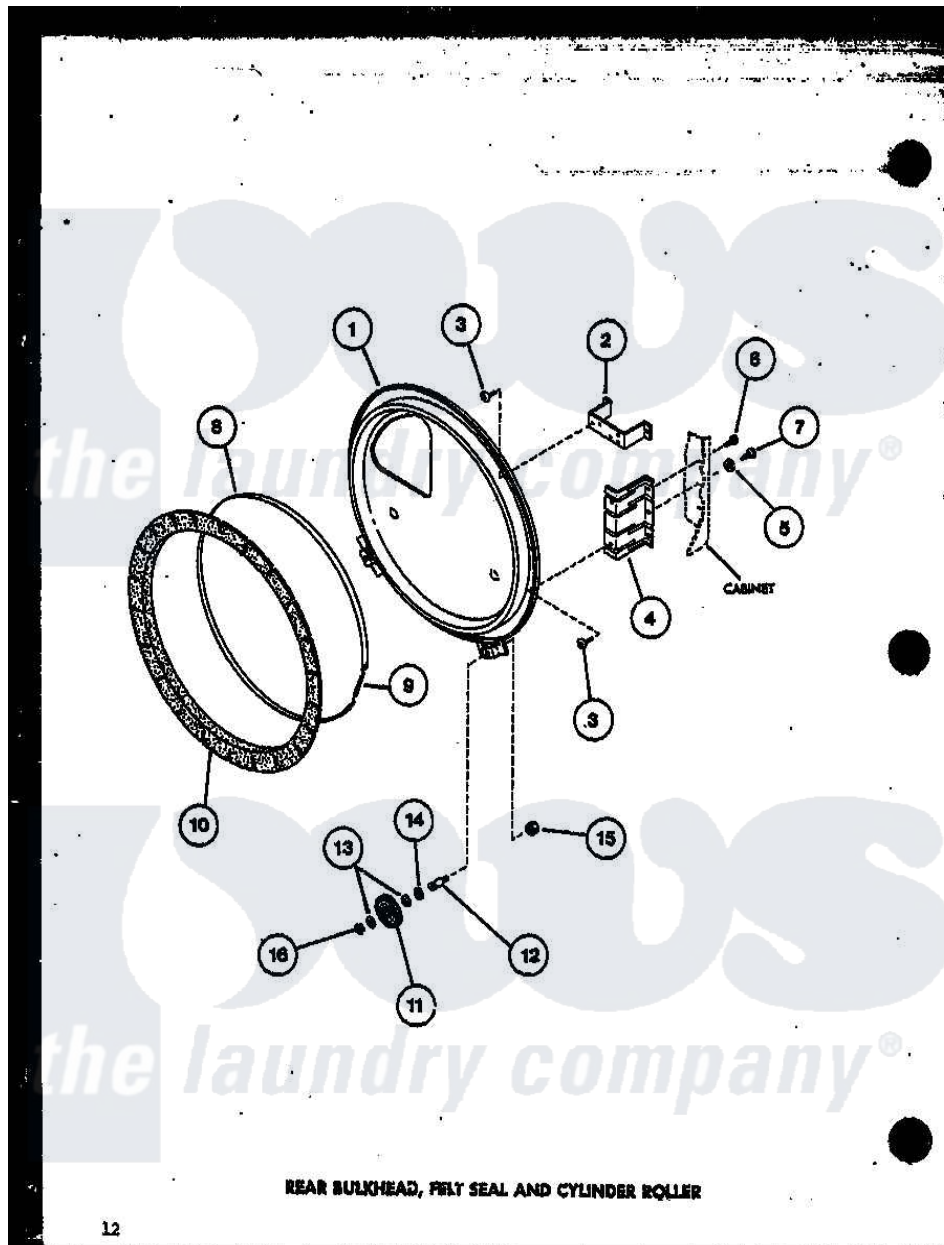

Amana TEA600 (BOM: P7575201W) 11 - REAR BULKHEAD

REAR BULKHEAD, FELT SEAL AND CYLINDER ROLLER

12

Amana Residential Amana TEA600 (BOM: P7575201W) Dryer Parts Parts Diagram 11 - REAR BULKHEAD
 Click on the part number to view part

Item	Original Part Number	Replaced By	Status	Part Description
1	R0603032		Not Available	REAR BULKHEAD
2	R0605558	60823P		Bracket, Terminal Block
3	R0600041		Not Available	SCREW
4	R0605557		Not Available	BRACKET
5	R0600527		Not Available	WASHER
6	R0600017		Not Available	SCREW
7	R0600040		Not Available	SCREW
8	R0605555		Not Available	STRAP, SEAL
9	R0605554	52310		Spring
10	R0604508	56088		Assembly, Seal
11	R0605559	62649P		Roller- CY
12	R0605560	56461		Shaft
13	R0600526	52549		Washer, 501 ID X3/4 Odx
14	R0600528		Not Available	THRUST WASHER
15	R0601009	358160		Nut
16	R0601527	23748		Ring, Retaining