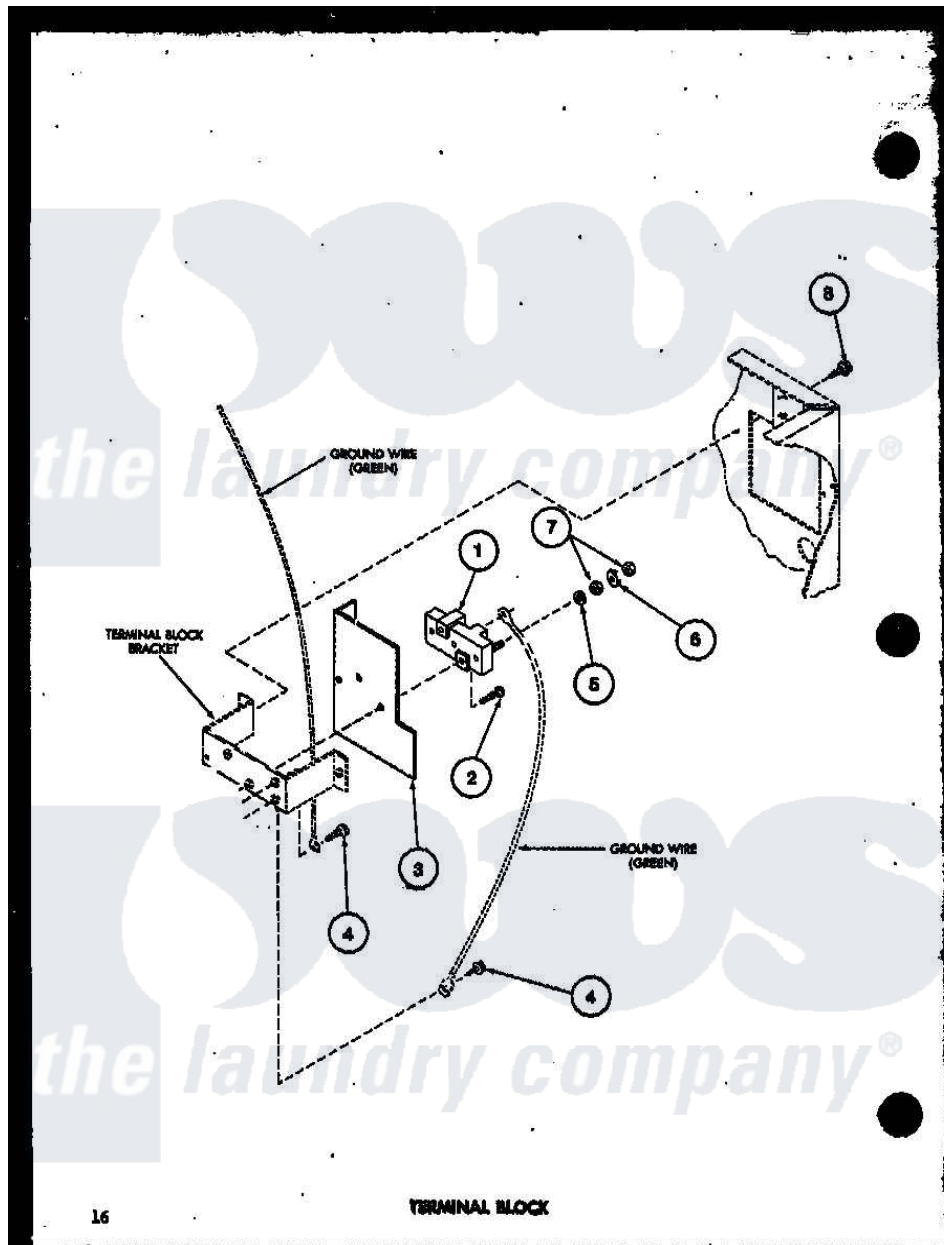

Amana TEA600 (BOM: P7575201W) 12 - TERMINAL BLOCK

Amana Residential Amana TEA600 (BOM: P7575201W) Dryer Parts Parts Diagram 12 - TERMINAL BLOCK

Click on the part number to view part

Item	Original Part Number	Replaced By	Status	Part Description
1	R0605013	33001244		Block, Terminal
2	R0600044		Not Available	SCREW
3	R0604510		Not Available	SHIELD
4	R0600028	27001200		Screw
5	R0600530		Not Available	WASHER
6	R0600527		Not Available	WASHER
7	R0601022		Not Available	NUT
8	R0600017		Not Available	SCREW