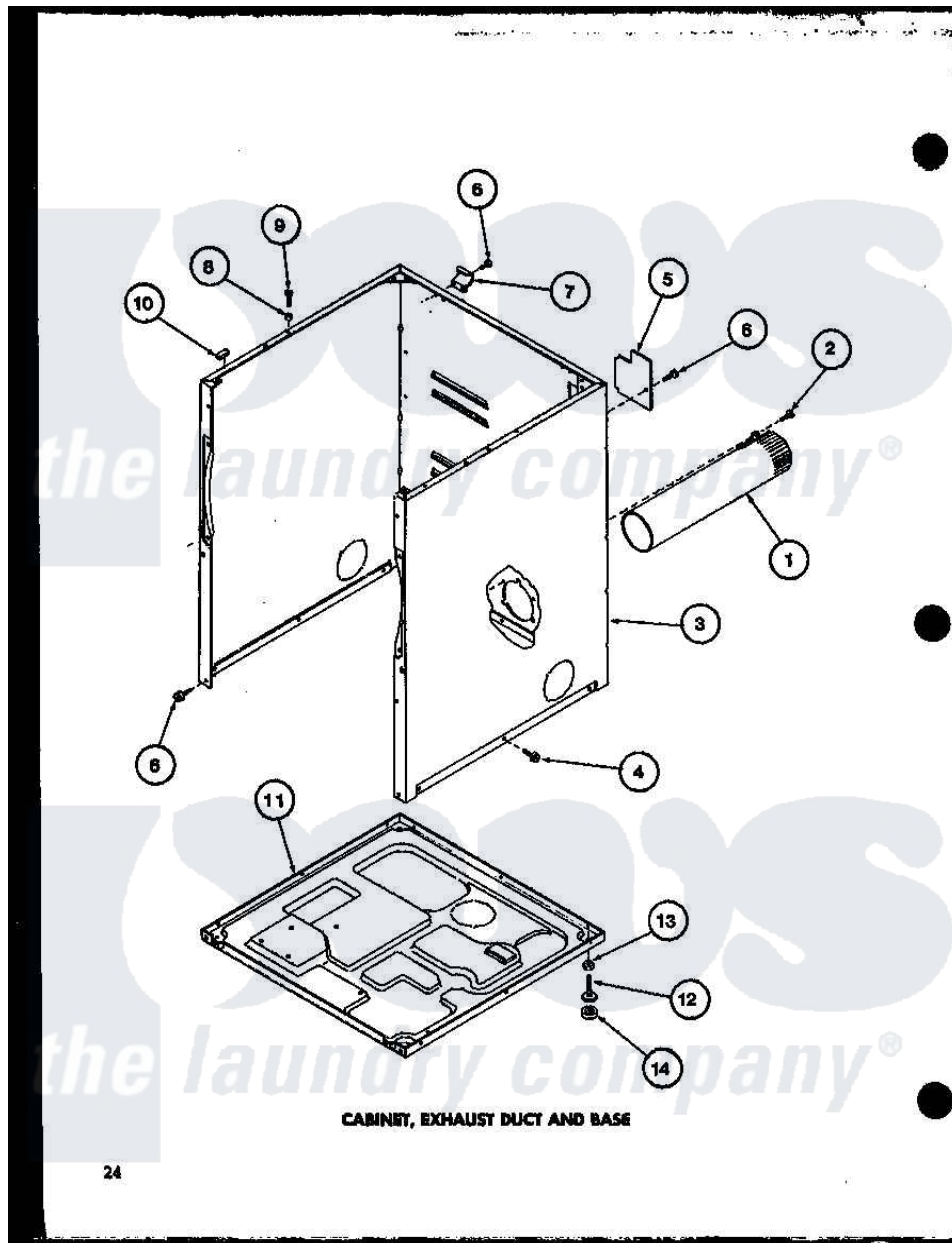

Amana TEA600 (BOM: P7704103W) 01 - CABINET

CABINET, EXHAUST DUCT AND BASE

24

Amana Residential Amana TEA600 (BOM: P7704103W) Dryer Parts Parts Diagram 01 - CABINET  
 Click on the part number to view part

Item	Original Part Number	Replaced By	Status	Part Description
1	R0603041		Not Available	DUCT, EXHAUST
2	R0600052		Not Available	SCREW, HEX HEAD
3	R0603068		Not Available	xxxASSY, DRYER CABINET
"	R0603039		Not Available	ASSY, CABINET DRYER (WHITE)
4	R0600028	<a href="#">27001200</a>		Screw
5	R0603040	<a href="#">60821</a>		Access Cover
6	R0600017		Not Available	SCREW
7	R0605567		Not Available	HINGE
8	R0603524	<a href="#">505187</a>		Locator, Panel
9	R0600031	<a href="#">Y014874</a>		Screw, Idler Arm And Sleeve
10	R0606519	<a href="#">Y56128</a>		Pad, Bumper
11	R0603028	<a href="#">60811</a>		Assembly, Base-Complete
12	R0600051	<a href="#">Y305086</a>		Adjustable Leg And Nut
13	R0601021	<a href="#">62739</a>		Nut, Lock
14	R0606525	<a href="#">Y314137</a>		Foot, Rubber