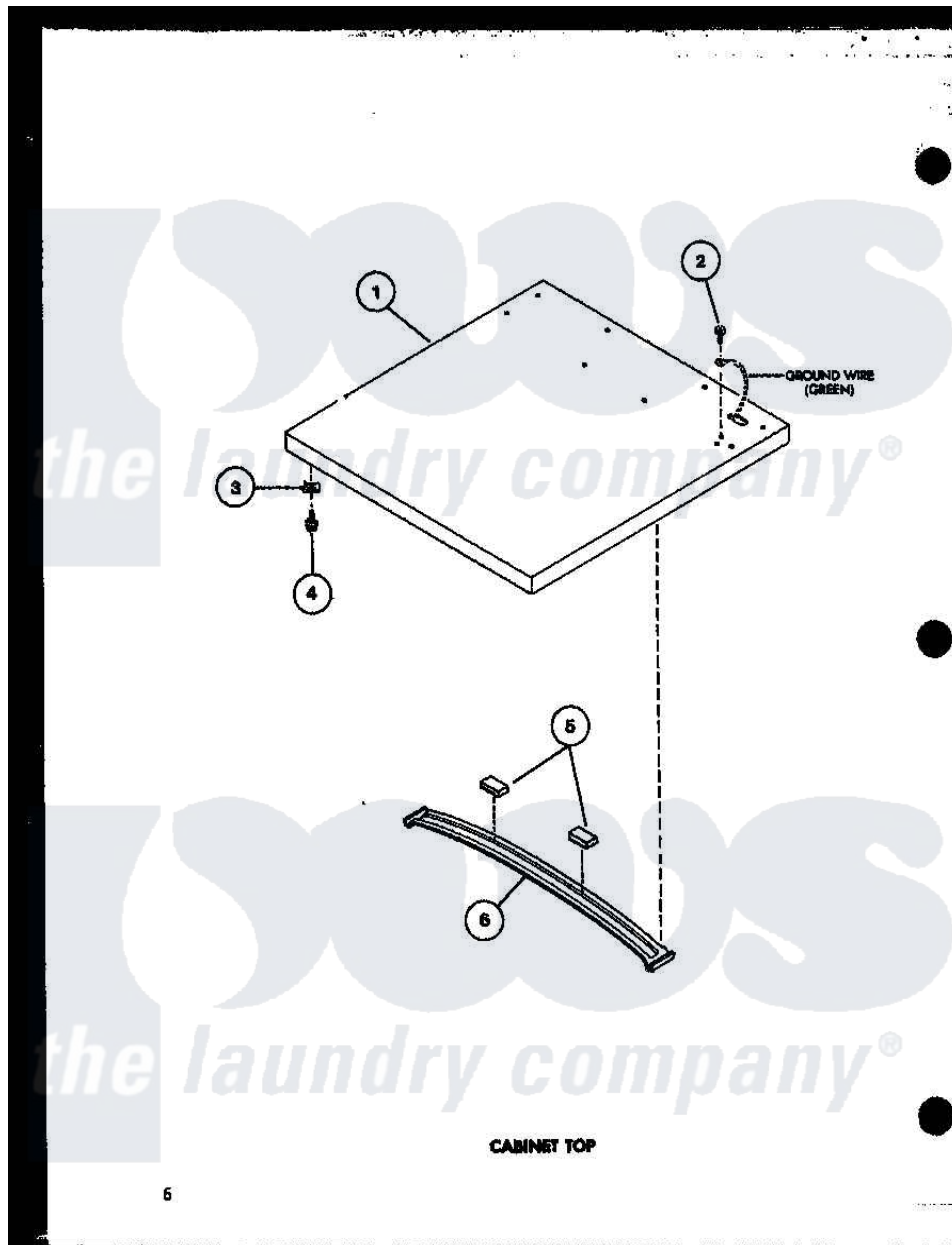

Amana TEA600 (BOM: P7704103W) 02 - CABINET TOP

Amana Residential Amana TEA600 (BOM: P7704103W) Dryer Parts Parts Diagram 02 - CABINET TOP
 Click on the part number to view part

Item	Original Part Number	Replaced By	Status	Part Description
1	R0603058		Not Available	CABINET TOP ALMOND
"	R0603022		Not Available	CABINET TOP WHITE
2	R0600034	51924		Screw, 10-24 X 1/2 HeX
3	R0601005	36020		Nut-10-24
4	R0600010		Not Available	SCREW
5	R0606520		Not Available	PAD
6	R0605550		Not Available	BRACE