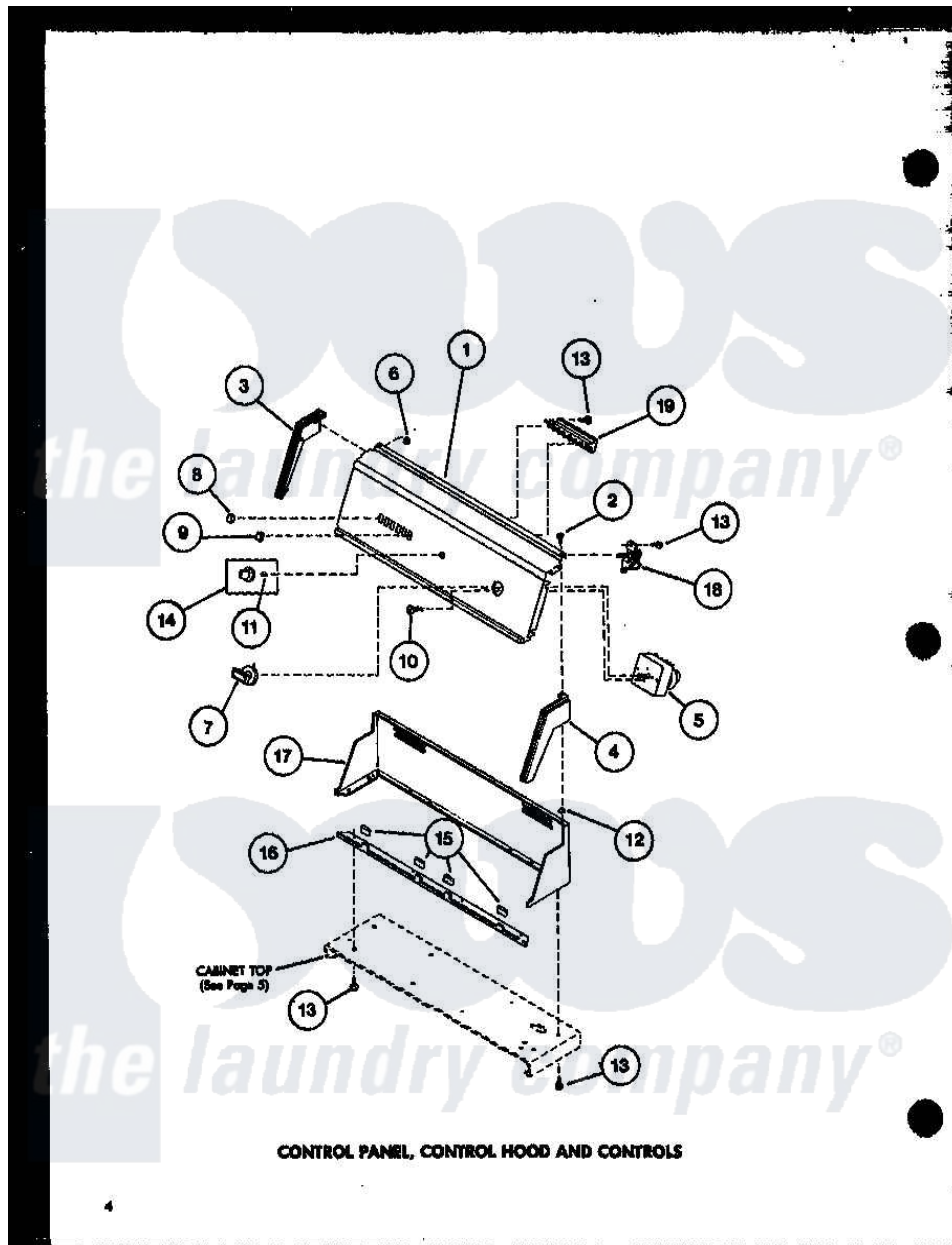

Amana TEA600 (BOM: P7704103W) 03 - CONTROL PANEL

Amana Residential Amana TEA600 (BOM: P7704103W) Dryer Parts Parts Diagram 03 - CONTROL PANEL  
 Click on the part number to view part

Item	Original Part Number	Replaced By	Status	Part Description
1	R0603098		Not Available	PANEL-CONTROL
2	R0600002		Not Available	SCREW
3	R0603005		Not Available	END, CONTROL HOOD
4	R0603004		Not Available	HOOD END RH
5	R0604003		Not Available	TIMER
6	R0601001		Not Available	NUT
7	R0603528		Not Available	TIMER KNOB ASSY
8	R0603501		Not Available	SWITCH BUTTON
9	R0603527		Not Available	SWITCH BUTTON
10	R0600003	<a href="#">70212</a>		Screw, 8-32 X 5/32 RD H
11	R0601501		Not Available	CLIP
12	R0601004	<a href="#">24522</a>		Nut, Speed-8ab-18 C1995
13	R0600001	<a href="#">W10116760</a>		Screw
14	R0603007		Not Available	CONTROL KNOB ASSY
15	R0605503		Not Available	SLEEVE
16	R0605549		Not Available	PANEL SUPPORT

17	R0603021	Not Available	CONTROL HOOD-WHITE
"	R0603056	Not Available	CONTROL HOOD ALMOND
19	R0602513	Not Available	SWITCH, SELECTOR