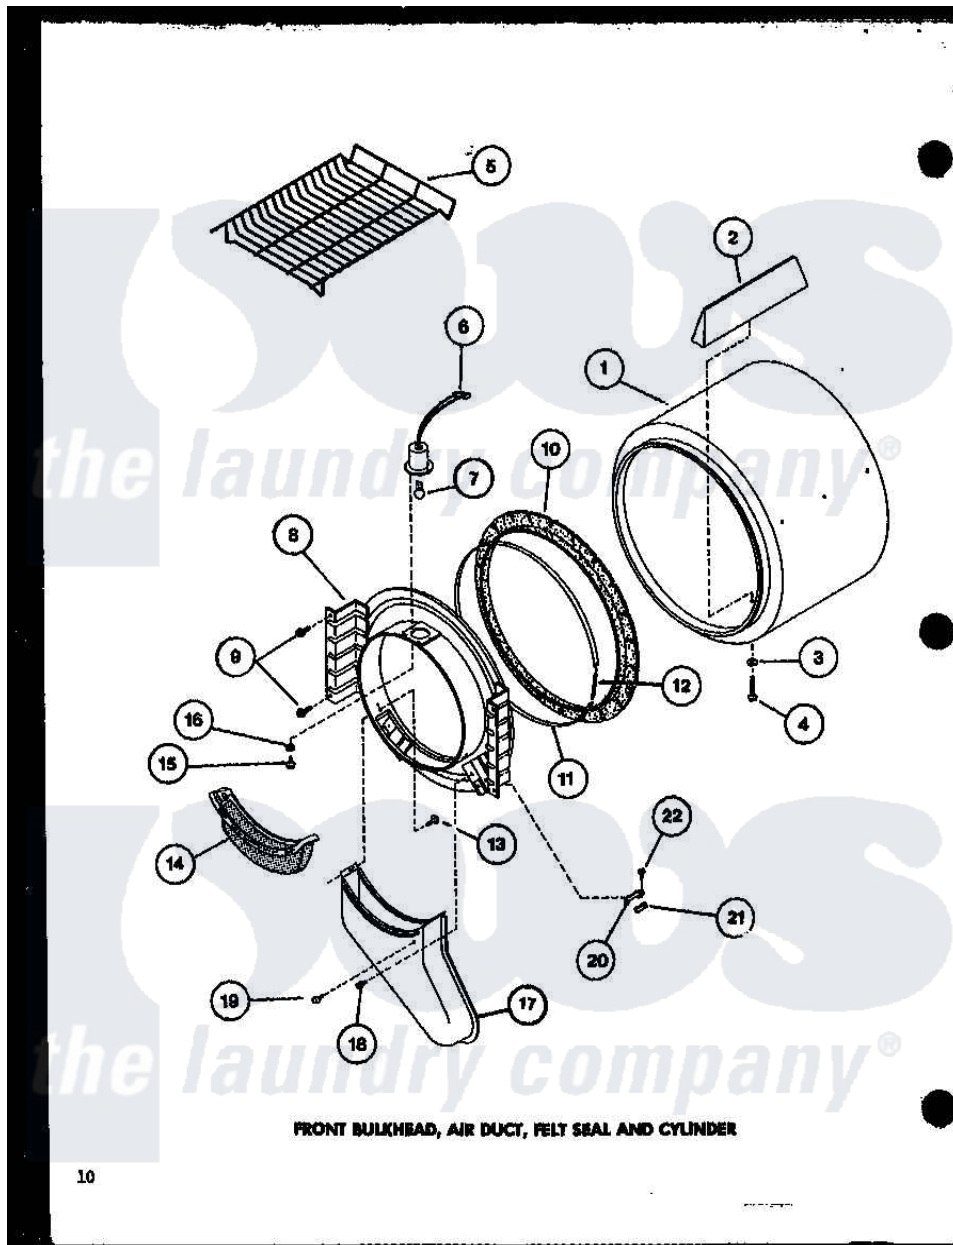

Amana TEA600 (BOM: P7704103W) 04 - FRONT BULKHEAD

FRONT BULKHEAD, AIR DUCT, FELT SEAL AND CYLINDER

10

Amana Residential Amana TEA600 (BOM: P7704103W) Dryer Parts Parts Diagram 04 - FRONT BULKHEAD  
 Click on the part number to view part

Item	Original Part Number	Replaced By	Status	Part Description
1	R0603031		Not Available	ASSY,CYLINDER PACK
2	R0605553		Not Available	BAFFLE
3	R0600524	<a href="#">M0270519</a>		Washer
4	R0600038		Not Available	SCREW
5	R0603529		Not Available	x\$x DRYING RACK
8	R0603030		Not Available	ASSY BULK HEAD
9	R0600017		Not Available	SCREW
10	R0604508	<a href="#">56088</a>		Assembly, Seal
11	R0605555		Not Available	STRAP, SEAL
12	R0605554	<a href="#">52310</a>		Spring
13	R0600036	<a href="#">489464</a>		Screw
14	R0603530	<a href="#">61376P</a>		Filter, Lint-White W/Inst.
15	R0600037		Not Available	SCREW
16	R0600525		Not Available	LOCKWASHER
17	R0603531		Not Available	AIR DUCT
18	R0600039	<a href="#">489464</a>		Screw

19	R0606523	Not Available	BUMPER
20	R0605556	<a href="#">61448</a>	Glide, Cylinder-Rulon F
21	R0604507	<a href="#">510189</a>	Pad Felt
22	R0600033	<a href="#">489464</a>	Screw