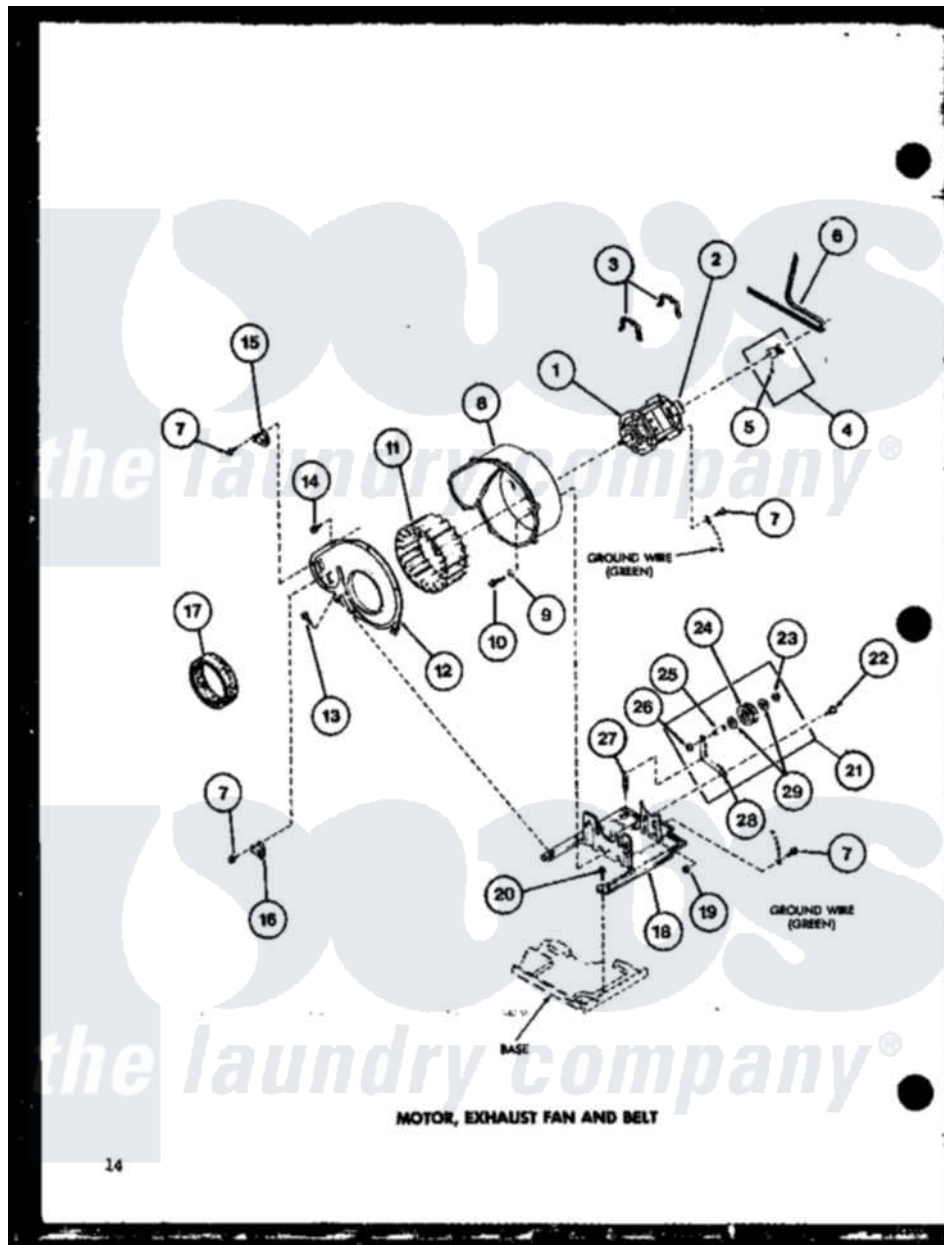

Amana TEA600 (BOM: P7704103W) 06 - MOTOR

Amana Residential Amana TEA600 (BOM: P7704103W) Dryer Parts Parts Diagram 06 - MOTOR
 Click on the part number to view part

Item	Original Part Number	Replaced By	Status	Part Description
1	R0607003	915P3		Motor-Drve
2	R0602516			Motor Switch
"	R0602517		Not Available	SWITCH
3	R0601526	660658		Clamp, Motor Mounting 343481 685441
4	R0610018	56062P		Kit-Motor
5	R0600042		Not Available	SET SCREW
6	R0606524	56095P		Belt Cylinder Package
7	R0600033	489464		Screw
8	R0603034	56020		Housing, Blower
9	R0600529	20176		Washer, .2656 ID x 9/16 OD
10	R0600028	27001200		Screw
11	R0603532	510139P		Assembly Blower Fan Package
12	R0603033		Not Available	HSG COVER
13	R0600001	W10116760		Screw
14	R0600004	W10116760		Screw

15	R0611006	56410		Thermostat
16	R0611007		Not Available	THERMOSTAT
17	R0604509		Not Available	FELT SEAL
18	R0605562	503613		Mount, Motor
19	R0601011	27001225		Nut, Jam Mid Lock 1/4-20
20	R0600017		Not Available	SCREW
21	R0610019	56170P		Assembly- Idle
22	R0600043		Not Available	SCREW
23	R0601527	23748		Ring, Retaining
24	R0609504	Y54414		Assembly, Wheel And Bearing
25	R0605560	56461		Shaft
26	R0601009	358160		Nut
27	R0605563	56076		Spring, Idler
28	R0605561		Not Available	LEVER, IDLER
29	R0600526	52549		Washer, 501 ID X3/4 Odx