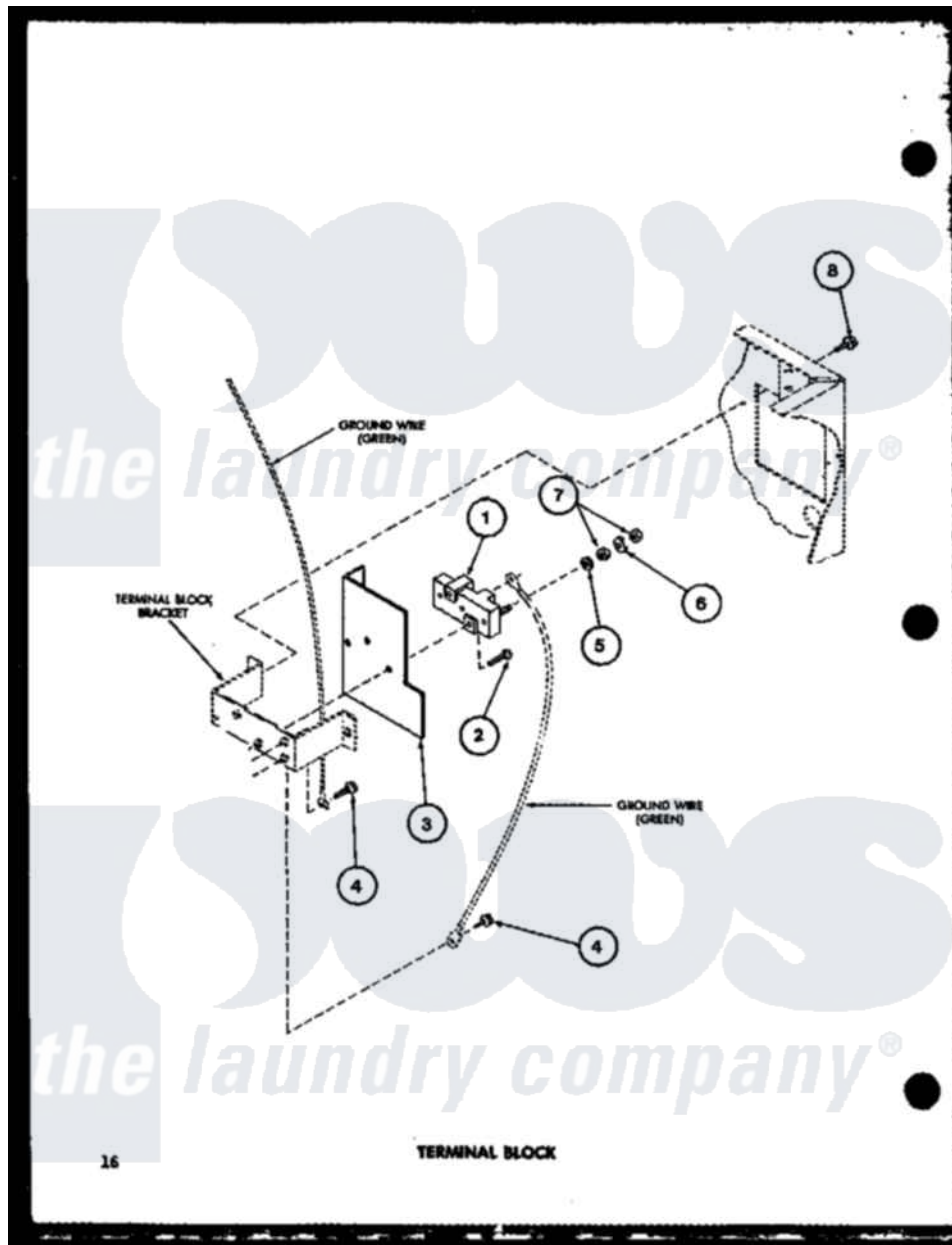

Amana TEA600 (BOM: P7704103W) 09 - TERMINAL BLOCK

Amana Residential Amana TEA600 (BOM: P7704103W) Dryer Parts Parts Diagram 09 - TERMINAL BLOCK

[Click on the part number to view part](#)

Item	Original Part Number	Replaced By	Status	Part Description
1	R0605013	33001244		Block, Terminal
2	R0600044		Not Available	SCREW
3	R0604510		Not Available	SHIELD
4	R0600028	27001200		Screw
5	R0600530		Not Available	WASHER
6	R0600527		Not Available	WASHER
7	R0601022		Not Available	NUT
8	R0600017		Not Available	SCREW