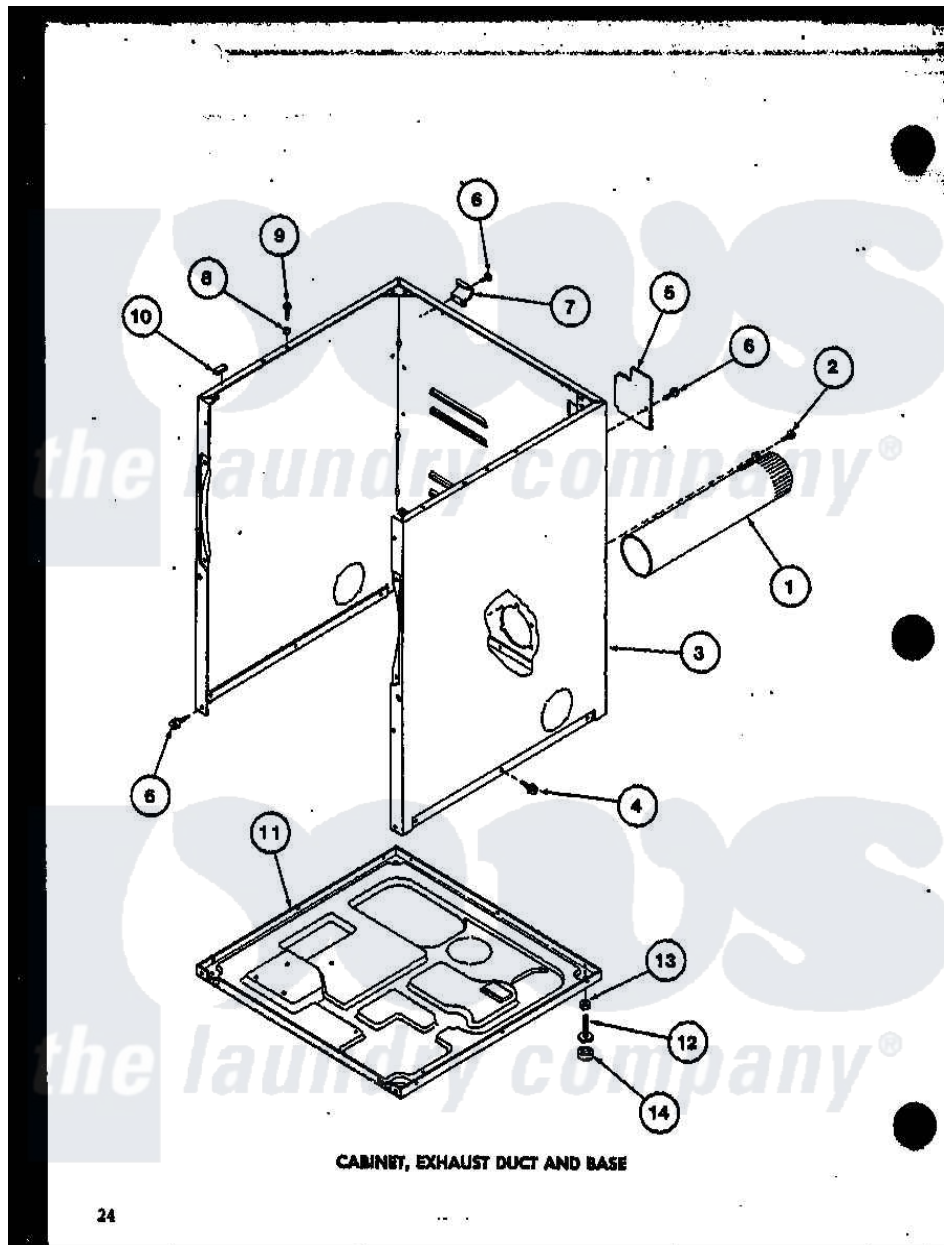

Amana TEA800 (BOM: P7575205W) 01 - CABINET

CABINET, EXHAUST DUCT AND BASE

24

Amana Residential Amana TEA800 (BOM: P7575205W) Dryer Parts Parts Diagram 01 - CABINET  
 Click on the part number to view part

Item	Original Part Number	Replaced By	Status	Part Description
1	R0603041		Not Available	DUCT, EXHAUST
2	R0600052		Not Available	SCREW, HEX HEAD
3	R0603068		Not Available	xxxASSY, DRYER CABINET
"	R0603039		Not Available	ASSY, CABINET DRYER (WHITE)
4	R0600028	<a href="#">27001200</a>		Screw
5	R0603040	<a href="#">60821</a>		Access Cover
6	R0600017		Not Available	SCREW
7	R0605567		Not Available	HINGE
8	R0603524	<a href="#">505187</a>		Locator, Panel
9	R0600031	<a href="#">Y014874</a>		Screw, Idler Arm And Sleeve
10	R0606519	<a href="#">Y56128</a>		Pad, Bumper
11	R0603028	<a href="#">60811</a>		Assembly, Base-Complete
12	R0600051	<a href="#">Y305086</a>		Adjustable Leg And Nut
13	R0601021	<a href="#">62739</a>		Nut, Lock
14	R0606525	<a href="#">Y314137</a>		Foot, Rubber