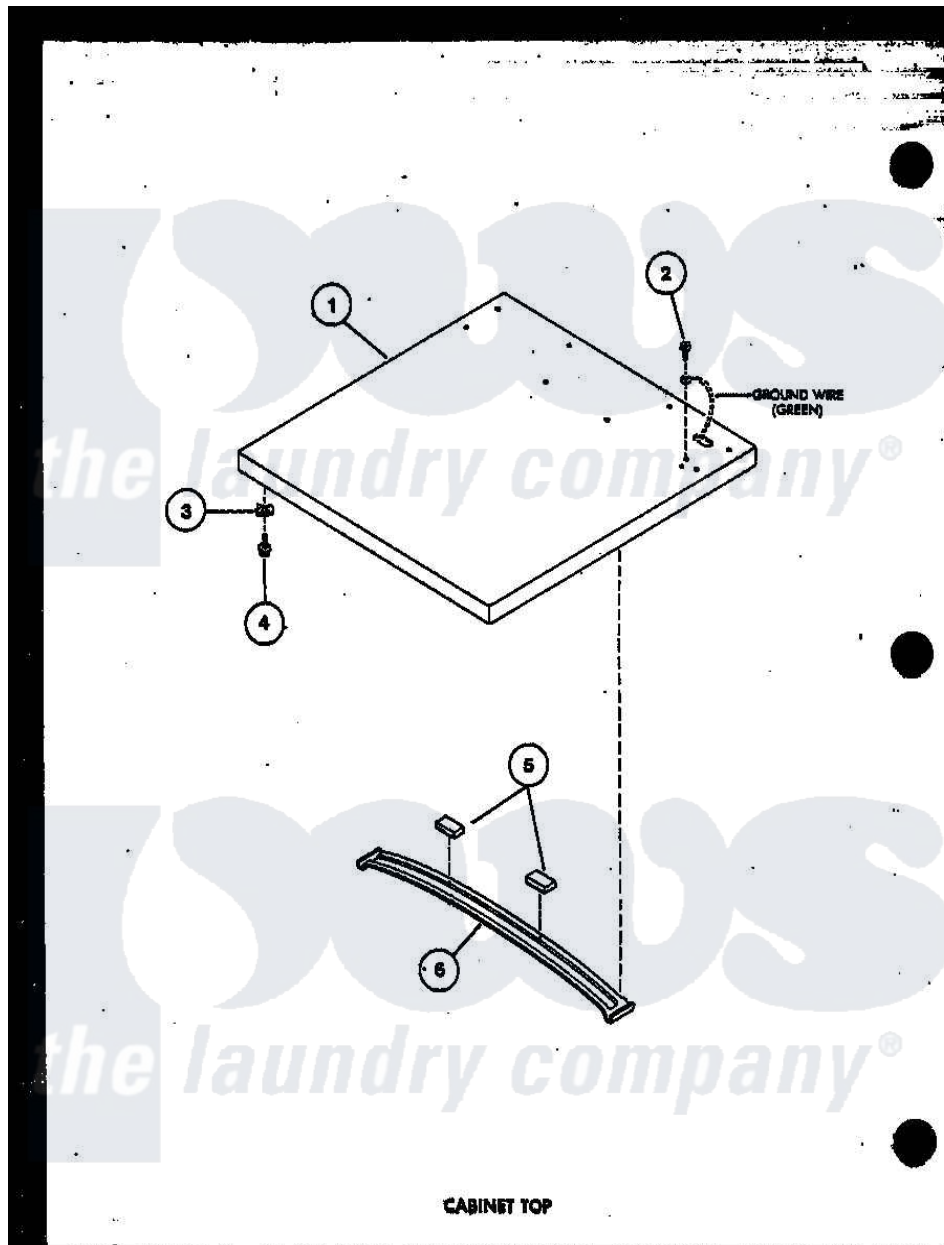

Amana TEA800 (BOM: P7575205W) 02 - CABINET TOP

CABINET TOP

Amana Residential Amana TEA800 (BOM: P7575205W) Dryer Parts Parts Diagram 02 - CABINET TOP
 Click on the part number to view part

Item	Original Part Number	Replaced By	Status	Part Description
1	R0603058		Not Available	CABINET TOP ALMOND
"	R0603022		Not Available	CABINET TOP WHITE
2	R0600034	51924		Screw, 10-24 X 1/2 HeX
3	R0601005	36020		Nut-10-24
4	R0600010		Not Available	SCREW
5	R0606520		Not Available	PAD
6	R0605550		Not Available	BRACE