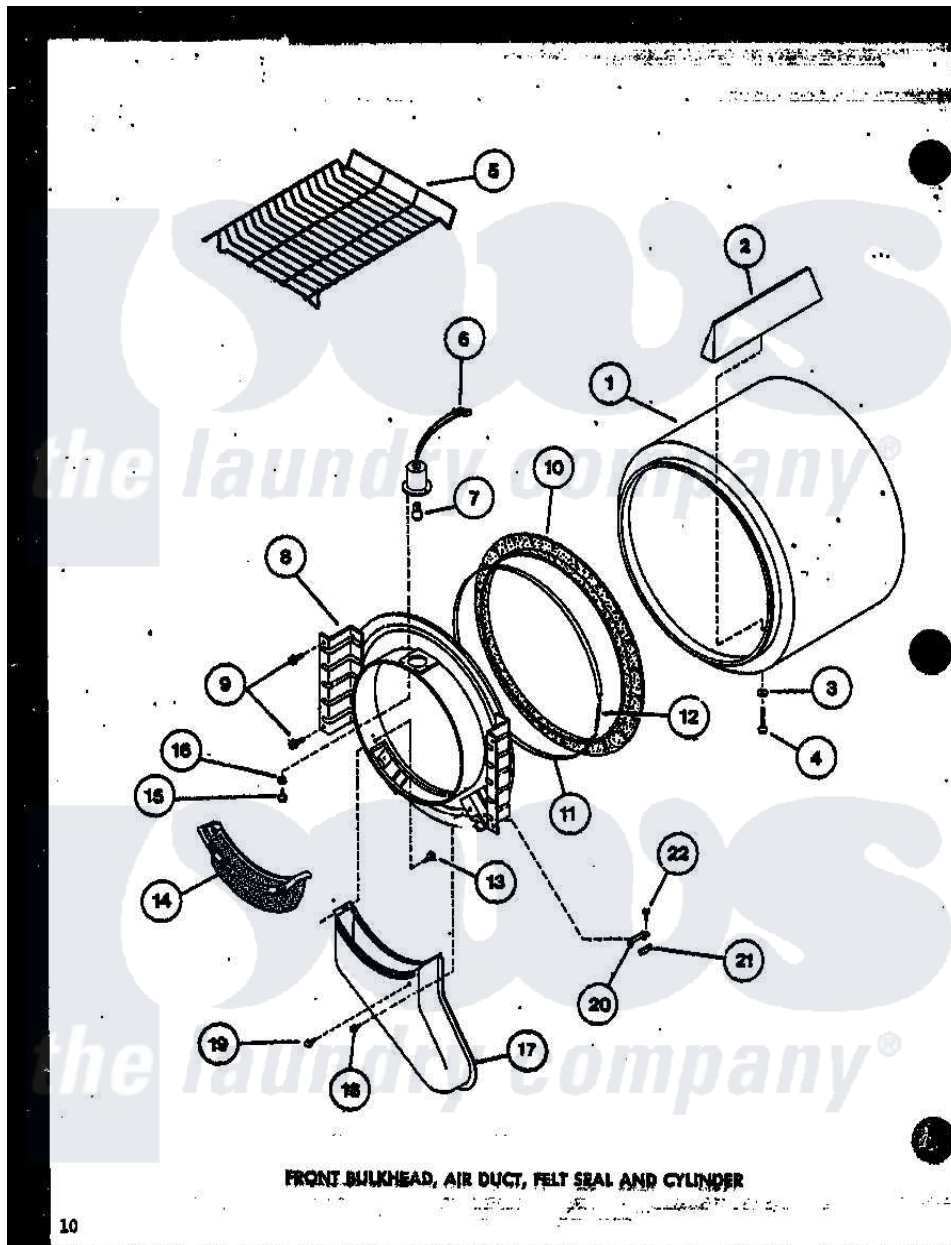

Amana TEA800 (BOM: P7575205W) 04 - FRONT BULKHEAD

FRONT BULKHEAD, AIR DUCT, FELT SEAL AND CYLINDER

10

Amana Residential Amana TEA800 (BOM: P7575205W) Dryer Parts Parts Diagram 04 - FRONT BULKHEAD

Click on the part number to view part

Item	Original Part Number	Replaced By	Status	Part Description
1	R0603031		Not Available	ASSY,CYLINDER PACK
2	R0605553		Not Available	BAFFLE
3	R0600524	<a href="#">M0270519</a>		Washer
4	R0600038		Not Available	SCREW
5	R0603529		Not Available	x\$x DRYING RACK
6	R0605012		Not Available	RECEPTACLE, BULB
7	R0612001	<a href="#">31001575</a>		Bulb, Cylinder Light
8	R0603029		Not Available	FRONT BULKHEAD
9	R0600017		Not Available	SCREW
10	R0604508	<a href="#">56088</a>		Assembly, Seal
11	R0605555		Not Available	STRAP, SEAL
12	R0605554	<a href="#">52310</a>		Spring
13	R0600036	<a href="#">489464</a>		Screw
14	R0603530	<a href="#">61376P</a>		Filter, Lint-White W/Inst.
15	R0600037		Not Available	SCREW
16	R0600525		Not Available	LOCKWASHER

17	R0603531		Not Available	AIR DUCT
18	R0600039	<a href="#">489464</a>		Screw
19	R0606523		Not Available	BUMPER
20	R0605556	<a href="#">61448</a>		Glide, Cylinder-Rulon F
21	R0604507	<a href="#">510189</a>		Pad Felt
22	R0600033	<a href="#">489464</a>		Screw