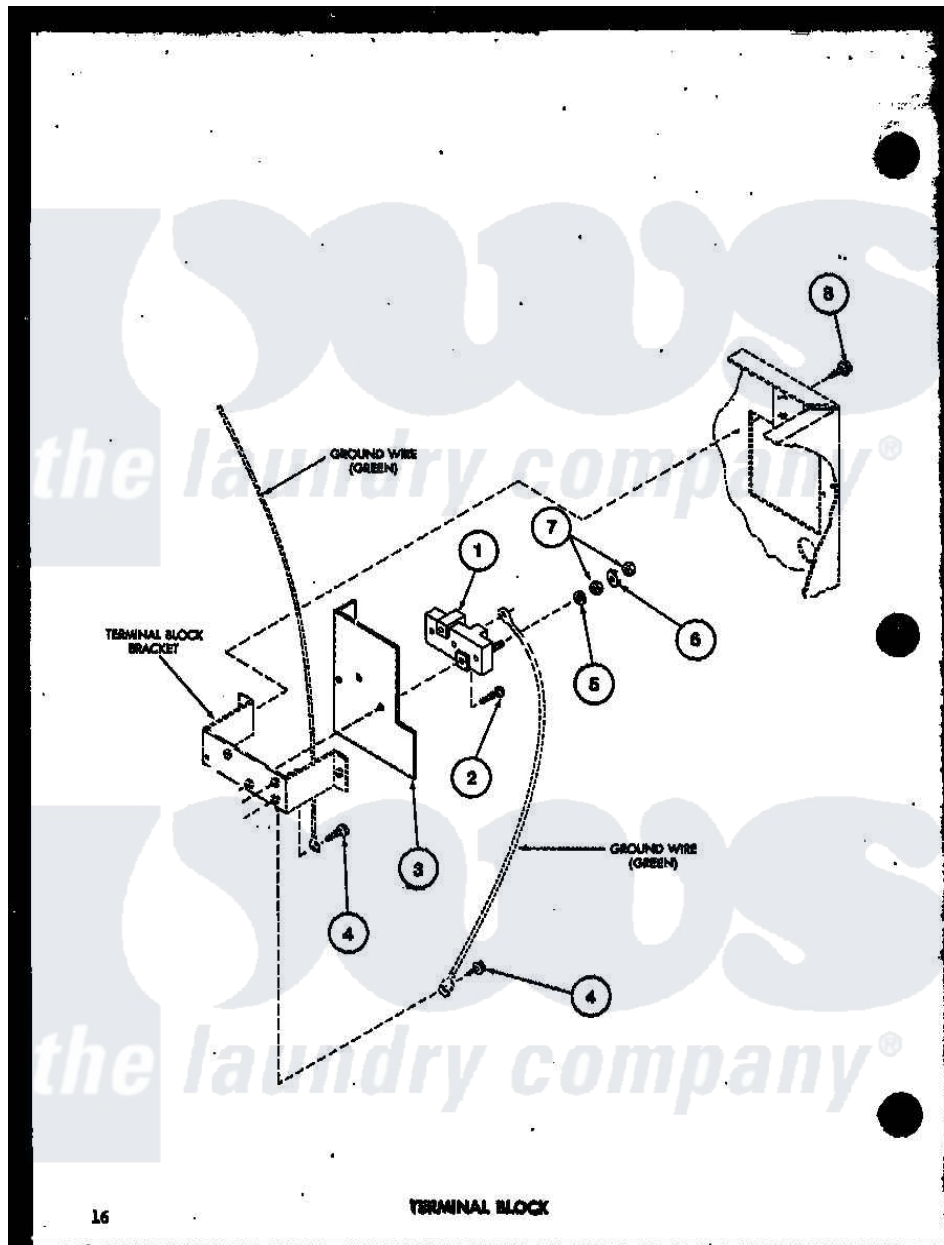

Amana TEA800 (BOM: P7575205W) 12 - TERMINAL BLOCK

Amana Residential Amana TEA800 (BOM: P7575205W) Dryer Parts Parts Diagram 12 - TERMINAL BLOCK

Click on the part number to view part

Item	Original Part Number	Replaced By	Status	Part Description
1	R0605013	33001244		Block, Terminal
2	R0600044		Not Available	SCREW
3	R0604510		Not Available	SHIELD
4	R0600028	27001200		Screw
5	R0600530		Not Available	WASHER
6	R0600527		Not Available	WASHER
7	R0601022		Not Available	NUT
8	R0600017		Not Available	SCREW