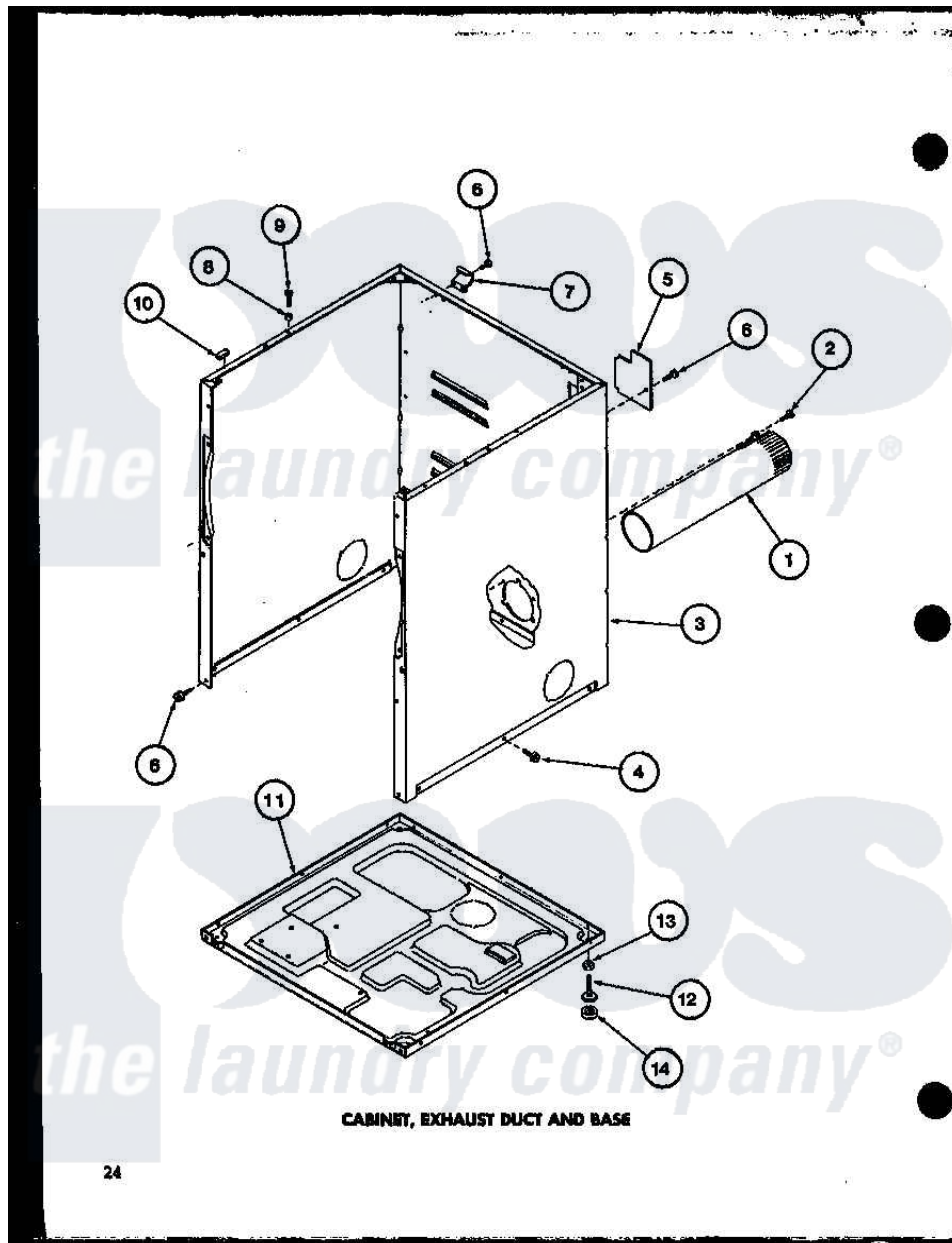

Amana TEA800 (BOM: P7704104W) 01 - CABINET

CABINET, EXHAUST DUCT AND BASE

24

Amana Residential Amana TEA800 (BOM: P7704104W) Dryer Parts Parts Diagram 01 - CABINET
 Click on the part number to view part

Item	Original Part Number	Replaced By	Status	Part Description
1	R0603041		Not Available	DUCT, EXHAUST
2	R0600052		Not Available	SCREW, HEX HEAD
3	R0603068		Not Available	xxxASSY, DRYER CABINET
"	R0603039		Not Available	ASSY, CABINET DRYER (WHITE)
4	R0600028	27001200		Screw
5	R0603040	60821		Access Cover
6	R0600017		Not Available	SCREW
7	R0605567		Not Available	HINGE
8	R0603524	505187		Locator, Panel
9	R0600031	Y014874		Screw, Idler Arm And Sleeve
10	R0606519	Y56128		Pad, Bumper
11	R0603028	60811		Assembly, Base-Complete
12	R0600051	Y305086		Adjustable Leg And Nut
13	R0601021	62739		Nut, Lock
14	R0606525	Y314137		Foot, Rubber