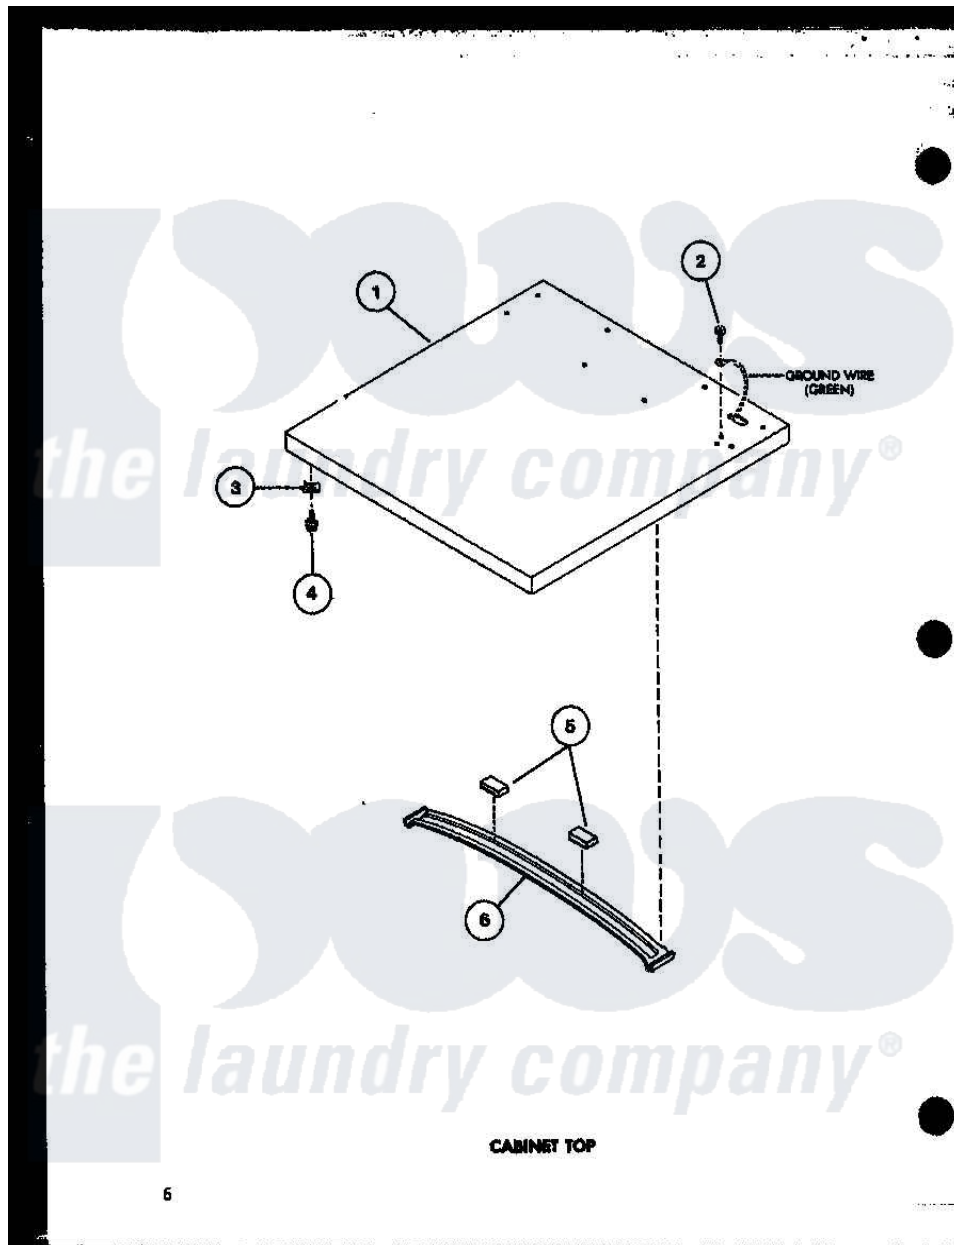

Amana TEA800 (BOM: P7704104W) 02 - CABINET TOP

Amana Residential Amana TEA800 (BOM: P7704104W) Dryer Parts Parts Diagram 02 - CABINET TOP
 Click on the part number to view part

Item	Original Part Number	Replaced By	Status	Part Description
1	R0603058		Not Available	CABINET TOP ALMOND
"	R0603022		Not Available	CABINET TOP WHITE
2	R0600034	51924		Screw, 10-24 X 1/2 HeX
3	R0601005	36020		Nut-10-24
4	R0600010		Not Available	SCREW
5	R0606520		Not Available	PAD
6	R0605550		Not Available	BRACE