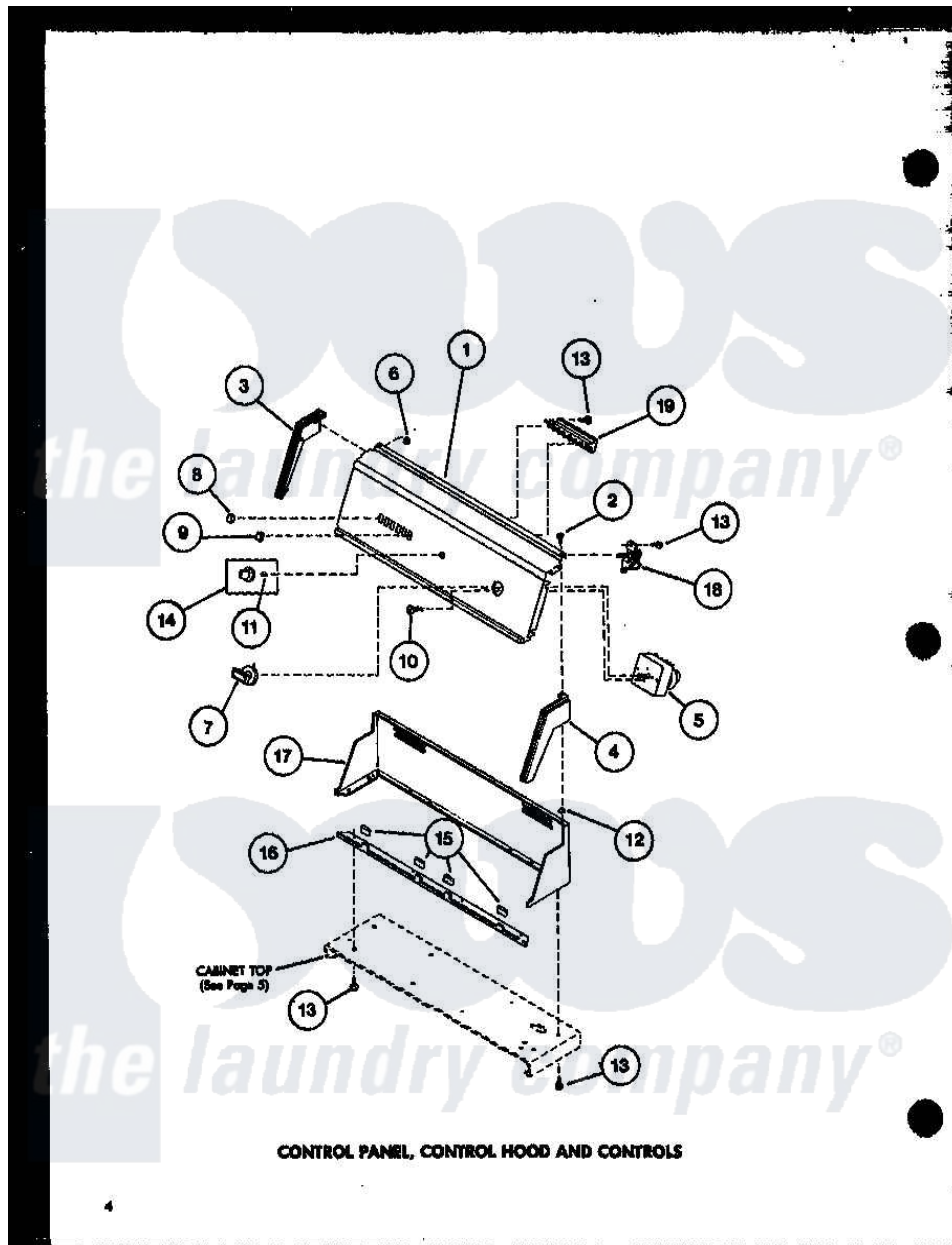

Amana TEA800 (BOM: P7704104W) 03 - CONTROL PANEL

CONTROL PANEL, CONTROL HOOD AND CONTROLS

Amana Residential Amana TEA800 (BOM: P7704104W) Dryer Parts Parts Diagram 03 - CONTROL PANEL
 Click on the part number to view part

Item	Original Part Number	Replaced By	Status	Part Description
1	R0603097		Not Available	PANEL-CONTROL
2	R0600002		Not Available	SCREW
3	R0603005		Not Available	END, CONTROL HOOD
4	R0603004		Not Available	HOOD END RH
5	R0604003		Not Available	TIMER
6	R0601001		Not Available	NUT
7	R0603528		Not Available	TIMER KNOB ASSY
8	R0603501		Not Available	SWITCH BUTTON
9	R0603527		Not Available	SWITCH BUTTON
10	R0600003	70212		Screw, 8-32 X 5/32 RD H
11	R0601501		Not Available	CLIP
12	R0601004	24522		Nut, Speed-8ab-18 C1995
13	R0600001	W10116760		Screw
14	R0603007		Not Available	CONTROL KNOB ASSY
15	R0605503		Not Available	SLEEVE
16	R0605549		Not Available	PANEL SUPPORT