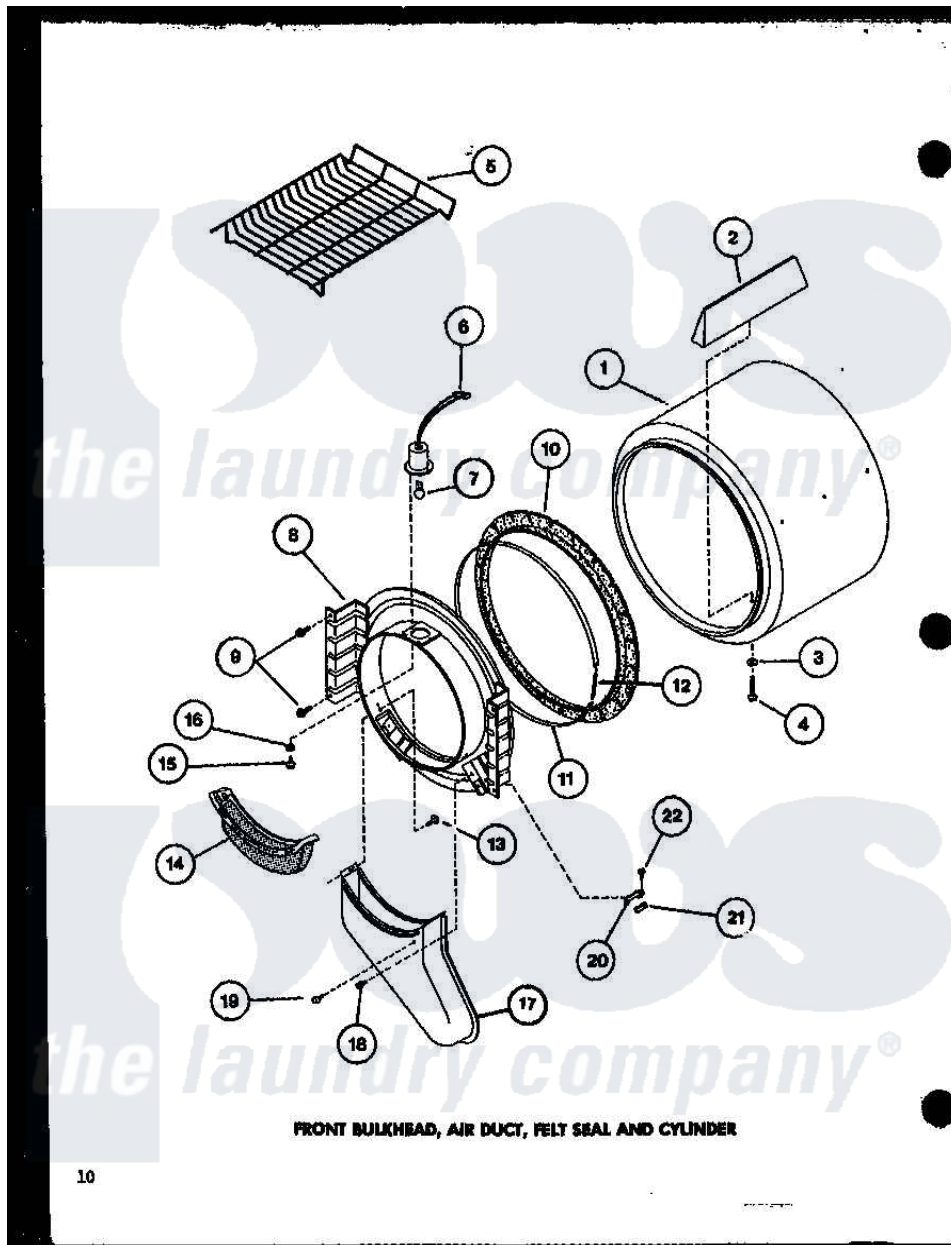

Amana TEA800 (BOM: P7704104W) 04 - FRONT BULKHEAD

FRONT BULKHEAD, AIR DUCT, FELT SEAL AND CYLINDER

10

Amana Residential Amana TEA800 (BOM: P7704104W) Dryer Parts Parts Diagram 04 - FRONT BULKHEAD  
 Click on the part number to view part

Item	Original Part Number	Replaced By	Status	Part Description
1	R0603031		Not Available	ASSY,CYLINDER PACK
2	R0605553		Not Available	BAFFLE
3	R0600524	<a href="#">M0270519</a>		Washer
4	R0600038		Not Available	SCREW
5	R0603529		Not Available	x\$x DRYING RACK
6	R0605012		Not Available	RECEPTACLE, BULB
7	R0612001	<a href="#">31001575</a>		Bulb, Cylinder Light
8	R0603029		Not Available	FRONT BULKHEAD
9	R0600017		Not Available	SCREW
10	R0604508	<a href="#">56088</a>		Assembly, Seal
11	R0605555		Not Available	STRAP, SEAL
12	R0605554	<a href="#">52310</a>		Spring
13	R0600036	<a href="#">489464</a>		Screw
14	R0603530	<a href="#">61376P</a>		Filter, Lint-White W/Inst.
15	R0600037		Not Available	SCREW
16	R0600525		Not Available	LOCKWASHER

17	R0603531		Not Available	AIR DUCT
18	R0600039	<a href="#">489464</a>		Screw
19	R0606523		Not Available	BUMPER
20	R0605556	<a href="#">61448</a>		Glide, Cylinder-Rulon F
21	R0604507	<a href="#">510189</a>		Pad Felt
22	R0600033	<a href="#">489464</a>		Screw