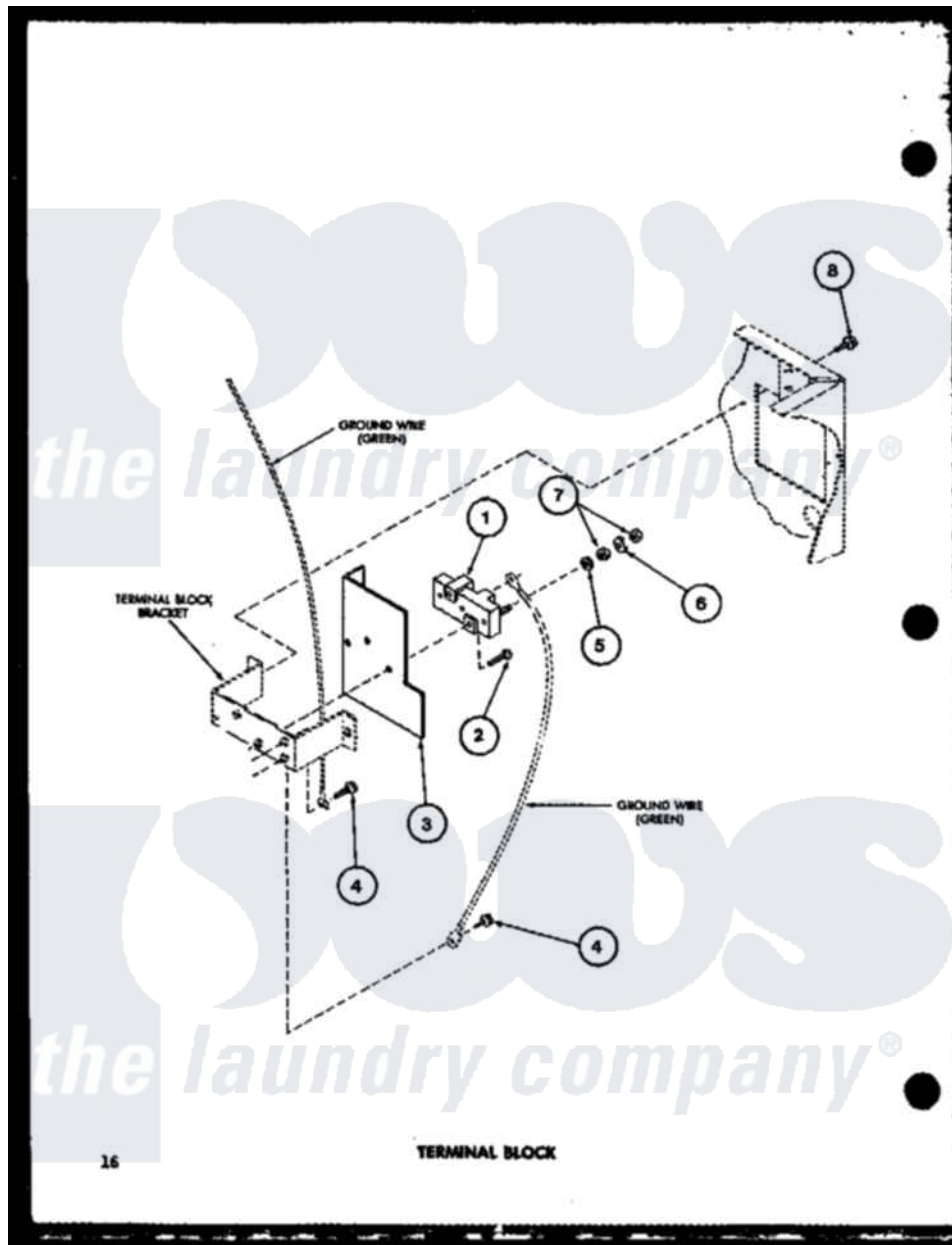

Amana TEA800 (BOM: P7704104W) 10 - TERMINAL BLOCK

Amana Residential Amana TEA800 (BOM: P7704104W) Dryer Parts Parts Diagram 10 - TERMINAL BLOCK

[Click on the part number to view part](#)

Item	Original Part Number	Replaced By	Status	Part Description
1	R0605013	33001244		Block, Terminal
2	R0600044		Not Available	SCREW
3	R0604510		Not Available	SHIELD
4	R0600028	27001200		Screw
5	R0600530		Not Available	WASHER
6	R0600527		Not Available	WASHER
7	R0601022		Not Available	NUT
8	R0600017		Not Available	SCREW