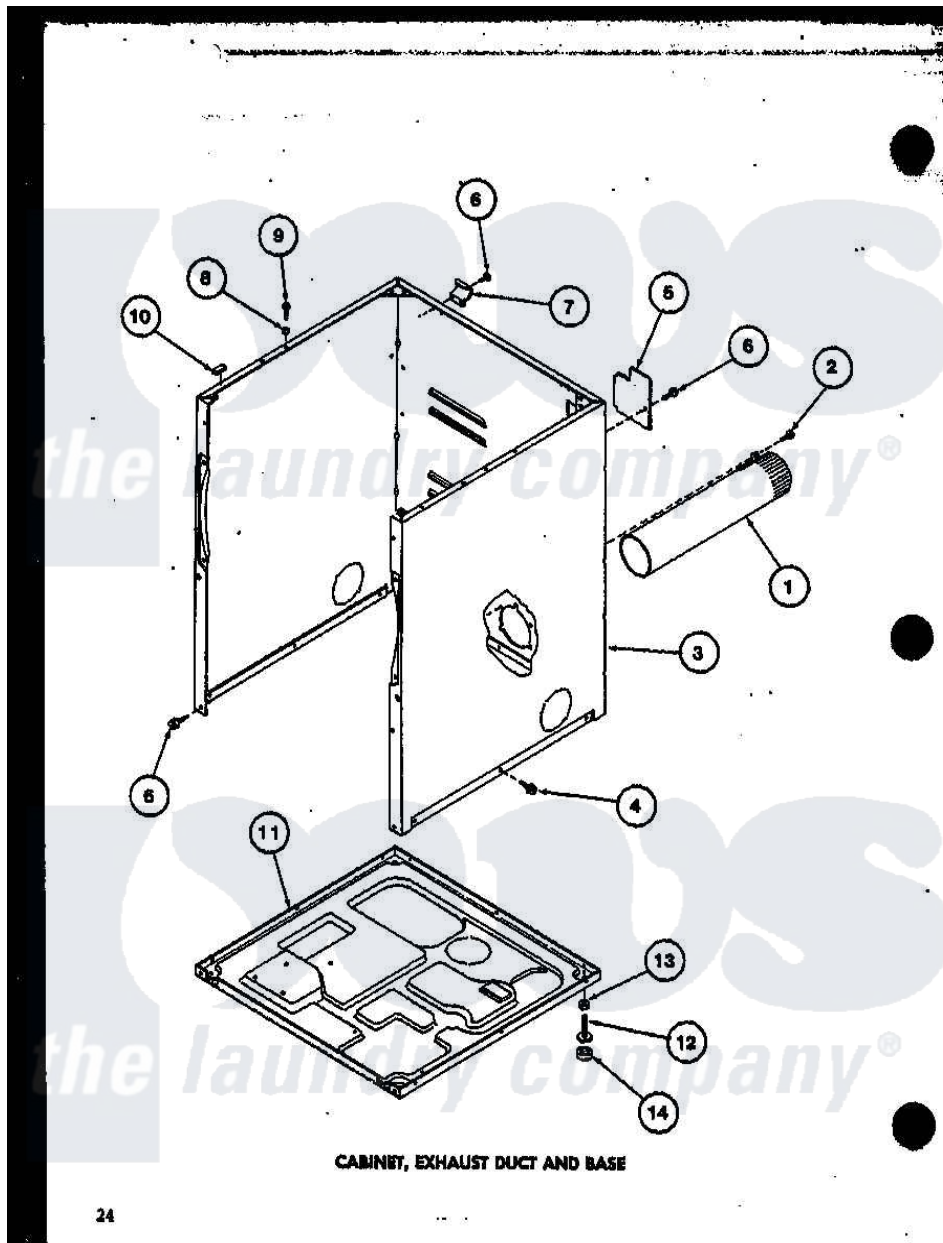

Amana TGA400 (BOM: P7575204W) 01 - CABINET

24

Amana Residential Amana TGA400 (BOM: P7575204W) Dryer Parts Parts Diagram 01 - CABINET

[Click on the part number to view part](#)

Item	Original Part Number	Replaced By	Status	Part Description
1	R0603041		Not Available	DUCT, EXHAUST
2	R0600052		Not Available	SCREW, HEX HEAD
3	R0603068		Not Available	xxxASSY, DRYER CABINET
"	R0603039		Not Available	ASSY, CABINET DRYER (WHITE)
4	R0600028	<a href="#">27001200</a>		Screw
5	R0603040	<a href="#">60821</a>		Access Cover
6	R0600017		Not Available	SCREW
7	R0605567		Not Available	HINGE
8	R0603524	<a href="#">505187</a>		Locator, Panel
9	R0600031	<a href="#">Y014874</a>		Screw, Idler Arm And Sleeve
10	R0606519	<a href="#">Y56128</a>		Pad, Bumper
11	R0603028	<a href="#">60811</a>		Assembly, Base-Complete
12	R0600051	<a href="#">Y305086</a>		Adjustable Leg And Nut
13	R0601021	<a href="#">62739</a>		Nut, Lock
14	R0606525	<a href="#">Y314137</a>		Foot, Rubber