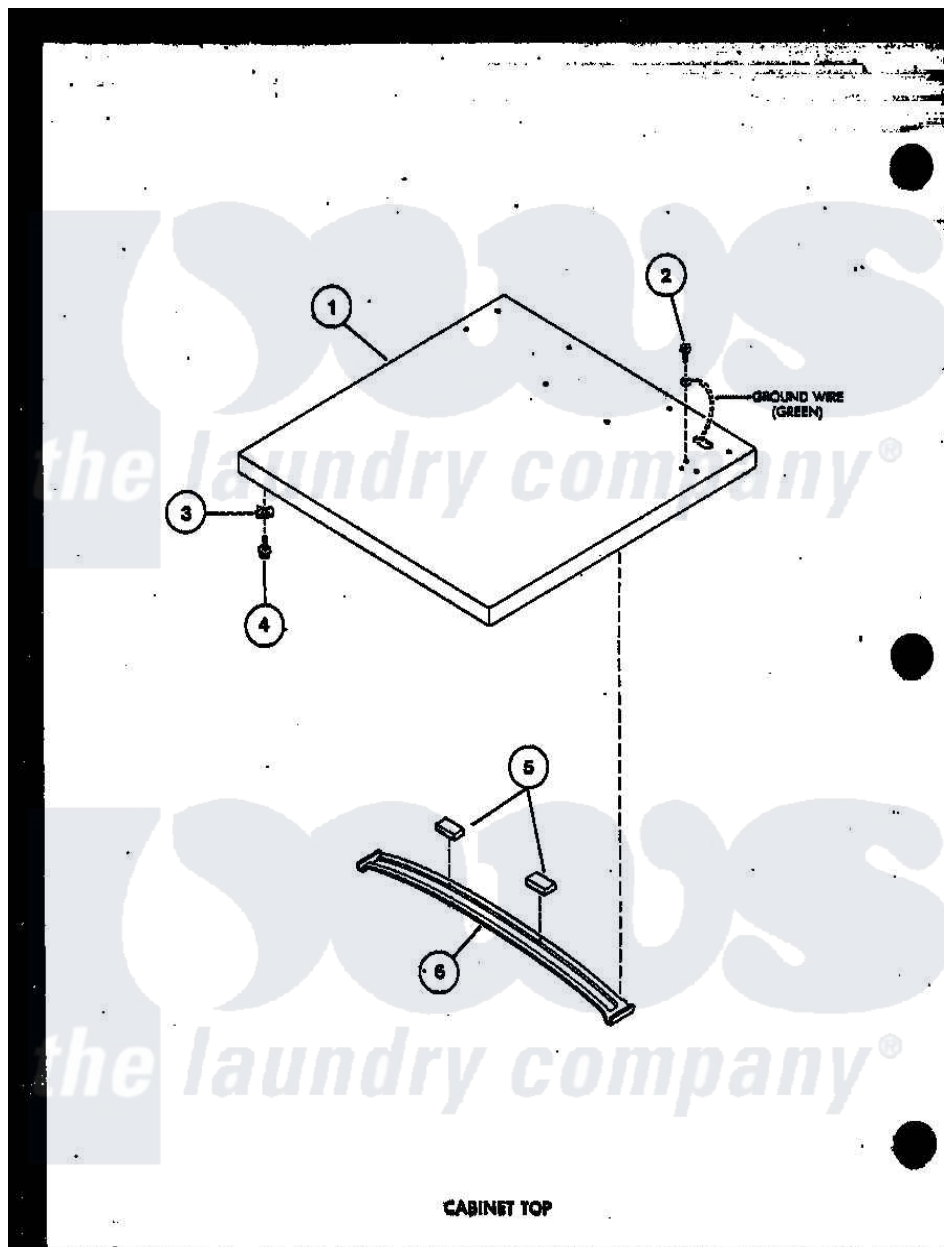

Amana TGA400 (BOM: P7575204W) 02 - CABINET TOP

Amana Residential Amana TGA400 (BOM: P7575204W) Dryer Parts Parts Diagram 02 - CABINET TOP

[Click on the part number to view part](#)

Item	Original Part Number	Replaced By	Status	Part Description
1	R0603058		Not Available	CABINET TOP ALMOND
"	R0603022		Not Available	CABINET TOP WHITE
2	R0600034	51924		Screw, 10-24 X 1/2 HeX
3	R0601005	36020		Nut-10-24
4	R0600010		Not Available	SCREW
5	R0606520		Not Available	PAD
6	R0605550		Not Available	BRACE