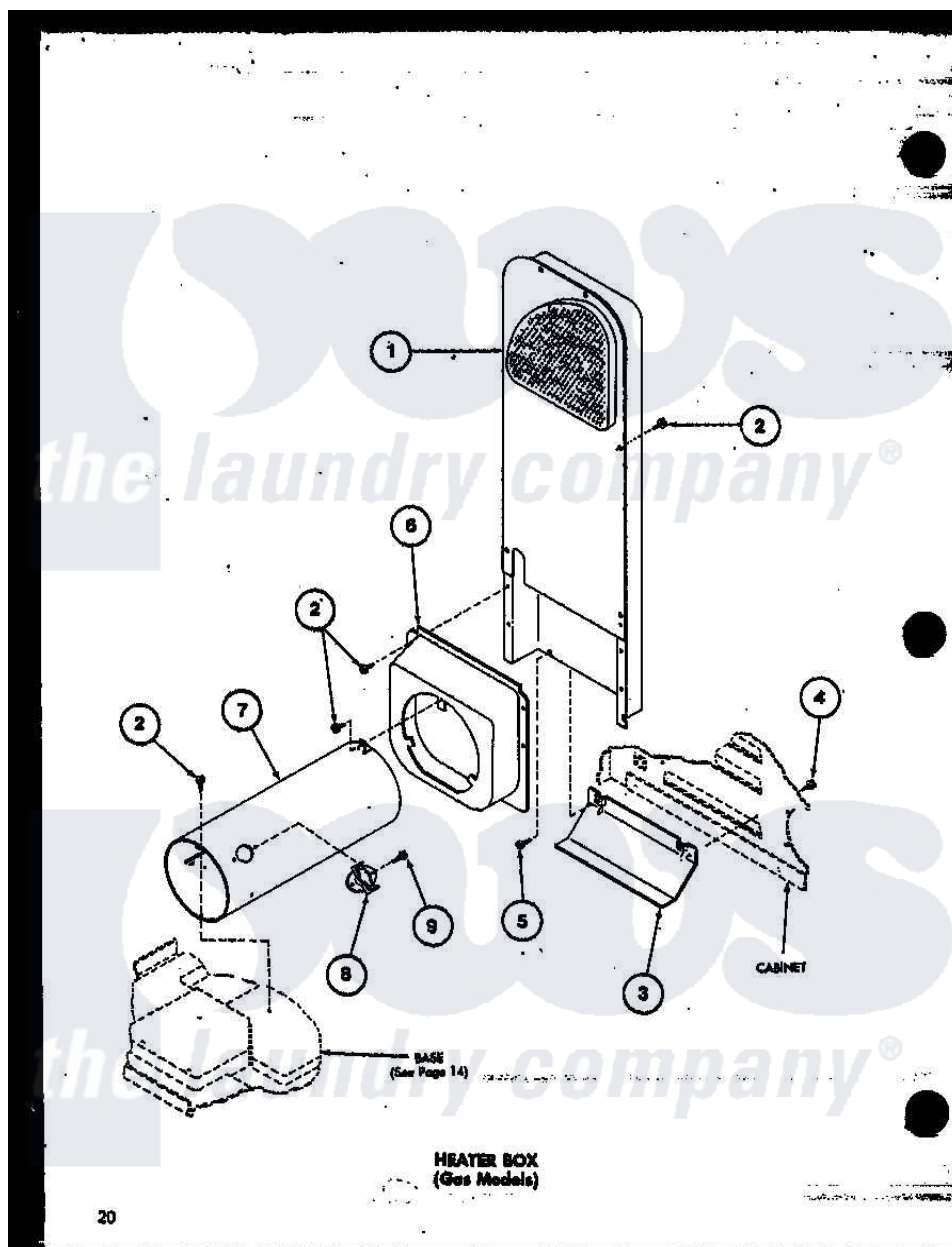

# Amana TGA400 (BOM: P7575204W) 06 - HEATER BOX

Amana [Residential Amana TGA400 \(BOM: P7575204W\) Dryer Parts](#) Parts Diagram 06 - HEATER BOX  
 Click on the part number to view part

Item	Original Part Number	Replaced By	Status	Part Description
1	R0603035	<a href="#">503605</a>		Assembly, Heater Duct
2	R0600014	<a href="#">27001200</a>		Screw
3	R0603036		Not Available	SHIELD
4	R0600017		Not Available	SCREW
5	R0600028	<a href="#">27001200</a>		Screw
6	R0603037	<a href="#">510101</a>		Shroud Heat Duct
7	R0603038		Not Available	HOUSING, BURNER
8	R0611004	<a href="#">489P3</a>		Limit Thermostat
9	R0600033	<a href="#">489464</a>		Screw