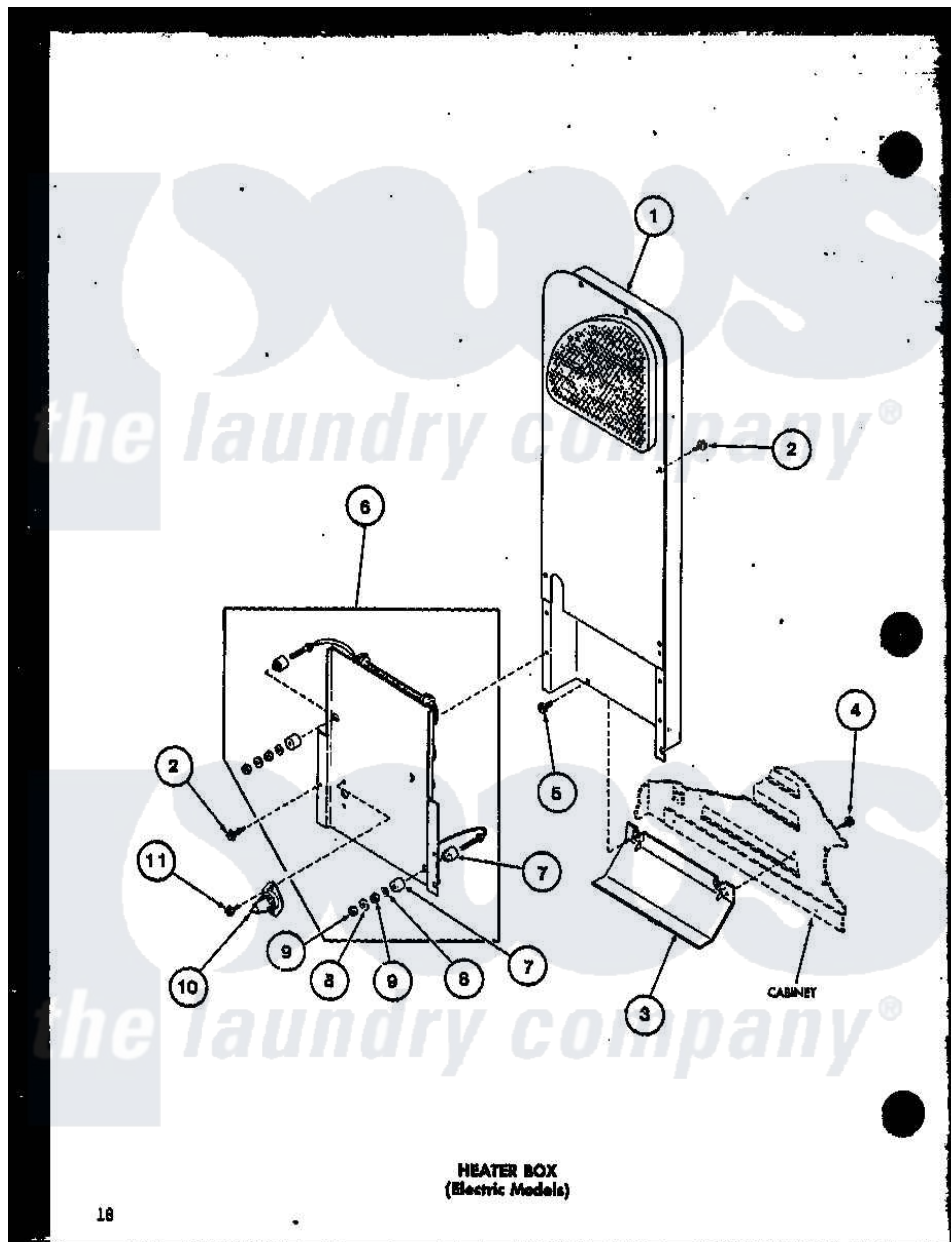

Amana TGA400 (BOM: P7575204W) 07 - HEATER BOX (ELECTRIC MODELS)

Amana Residential Amana TGA400 (BOM: P7575204W) Dryer Parts Parts Diagram 07 - HEATER BOX (ELECTRIC MODELS)

Click on the part number to view part

Item	Original Part Number	Replaced By	Status	Part Description
1	R0603035	503605		Assembly, Heater Duct
2	R0600014	27001200		Screw
3	R0603036		Not Available	SHIELD
4	R0600017		Not Available	SCREW
5	R0600028	27001200		Screw
6	R0610022	61927		Heater Assembly
"	R0610021	61928		Heater Assembly 208V
"	R0610020	61927		Heater Assembly
7	R0612501	57408		Insulator
8	R0600530		Not Available	WASHER
9	R0601019		Not Available	NUT
10	R0611003	56082		Thermostat, Limit
11	R0600033	489464		Screw