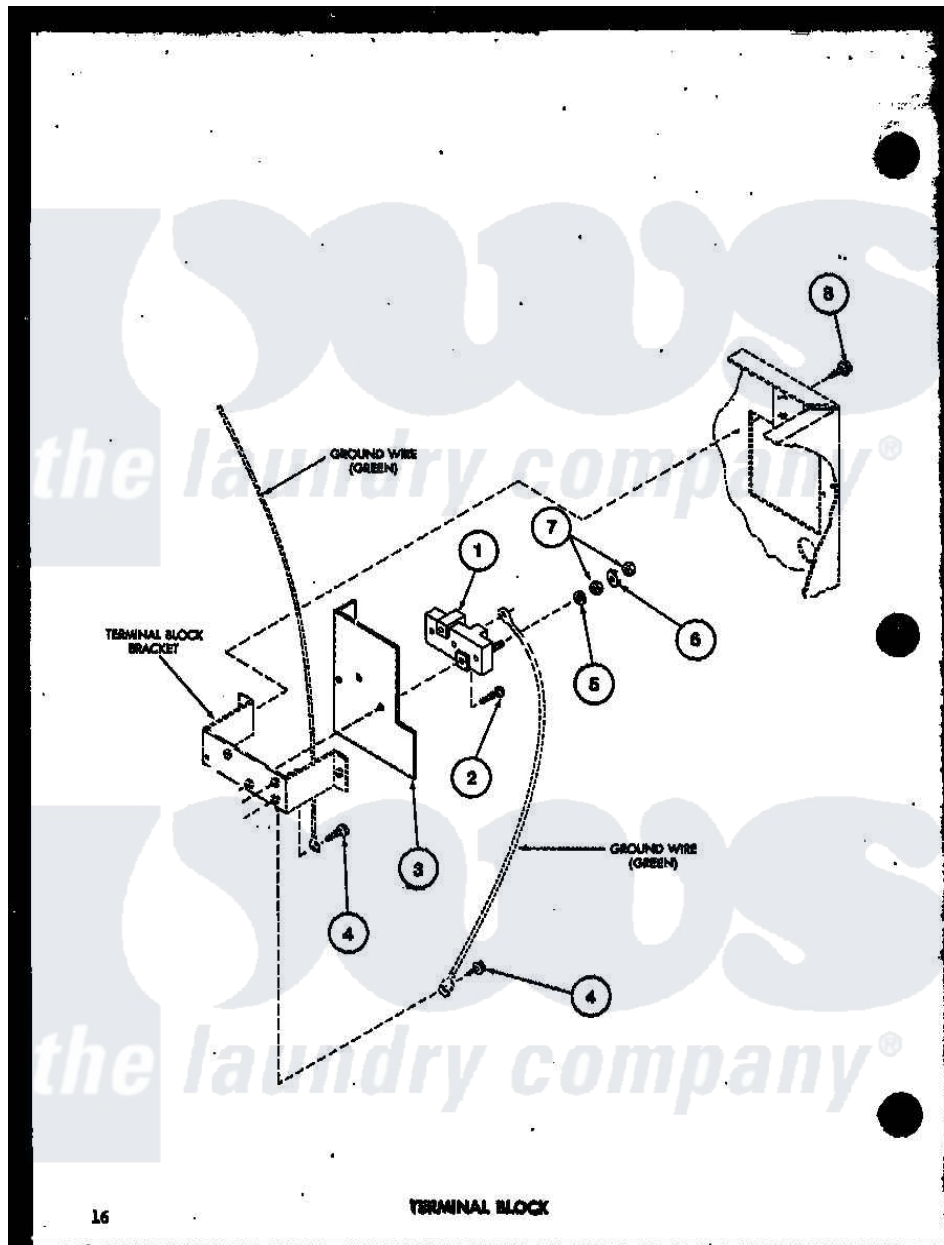

Amana TGA400 (BOM: P7575204W) 12 - TERMINAL BLOCK

Amana Residential Amana TGA400 (BOM: P7575204W) Dryer Parts Parts Diagram 12 - TERMINAL BLOCK

Click on the part number to view part

Item	Original Part Number	Replaced By	Status	Part Description
1	R0605013	<a href="#">33001244</a>		Block, Terminal
2	R0600044		Not Available	SCREW
3	R0604510		Not Available	SHIELD
4	R0600028	<a href="#">27001200</a>		Screw
5	R0600530		Not Available	WASHER
6	R0600527		Not Available	WASHER
7	R0601022		Not Available	NUT
8	R0600017		Not Available	SCREW