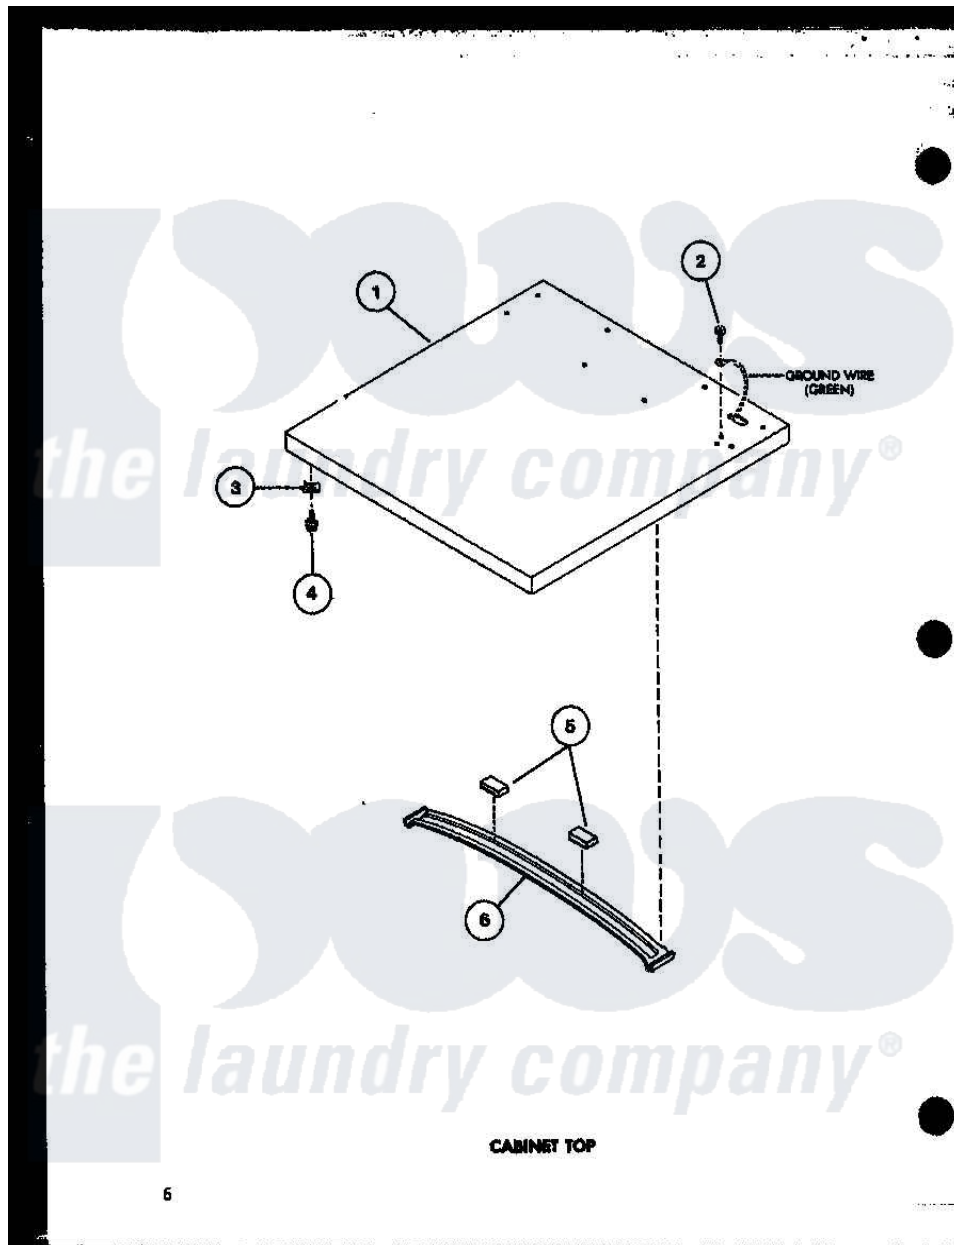

Amana TGA400 (BOM: P7704105W) 02 - CABINET TOP

Amana [Residential Amana TGA400 \(BOM: P7704105W\) Dryer Parts](#) Parts Diagram 02 - CABINET TOP
 Click on the part number to view part

Item	Original Part Number	Replaced By	Status	Part Description
1	R0603058		Not Available	CABINET TOP ALMOND
"	R0603022		Not Available	CABINET TOP WHITE
2	R0600034	51924		Screw, 10-24 X 1/2 HeX
3	R0601005	36020		Nut-10-24
4	R0600010		Not Available	SCREW
5	R0606520		Not Available	PAD
6	R0605550		Not Available	BRACE