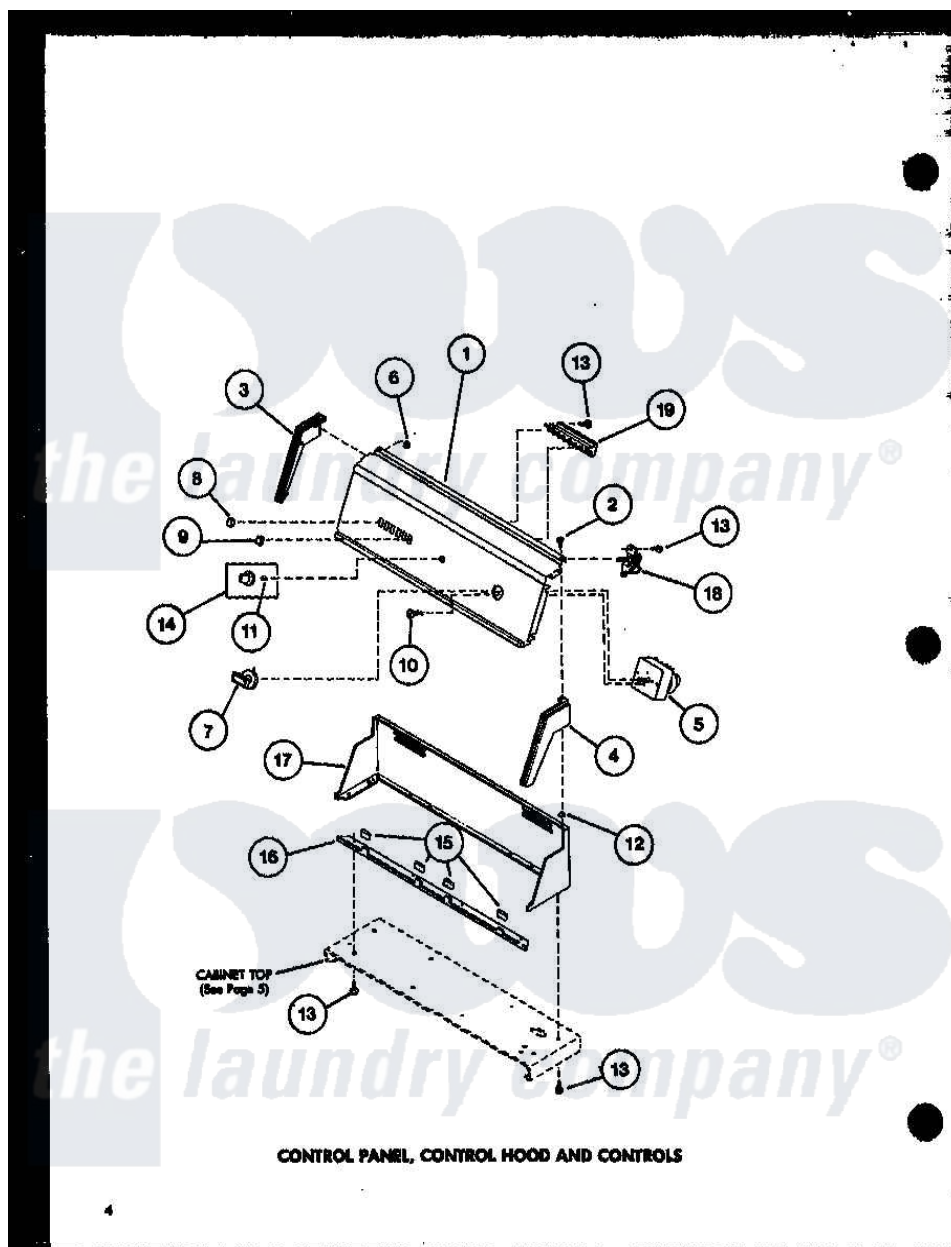

Amana TGA400 (BOM: P7704105W) 03 - CONTROL PANEL

CONTROL PANEL, CONTROL HOOD AND CONTROLS

Amana [Residential Amana TGA400 \(BOM: P7704105W\) Dryer Parts](#) Parts Diagram 03 - CONTROL PANEL

[Click on the part number to view part](#)

Item	Original Part Number	Replaced By	Status	Part Description
1	R0603099		Not Available	PANEL-CONTROL
2	R0600002		Not Available	SCREW
3	R0603005		Not Available	END, CONTROL HOOD
4	R0603004		Not Available	HOOD END RH
5	R0604004		Not Available	TIMER
6	R0601001		Not Available	NUT
7	R0603528		Not Available	TIMER KNOB ASSY
8	R0603501		Not Available	SWITCH BUTTON
9	R0603527		Not Available	SWITCH BUTTON
10	R0600003	70212		Screw, 8-32 X 5/32 RD H
11	R0601501		Not Available	CLIP
12	R0601004	24522		Nut, Speed-8ab-18 C1995
13	R0600001	W10116760		Screw
14	R0603007		Not Available	CONTROL KNOB ASSY
15	R0605503		Not Available	SLEEVE
16	R0605549		Not Available	PANEL SUPPORT

17	R0603021	Not Available	CONTROL HOOD-WHITE
"	R0603056	Not Available	CONTROL HOOD ALMOND
19	R0602514	Not Available	SELECTOR SWITCH