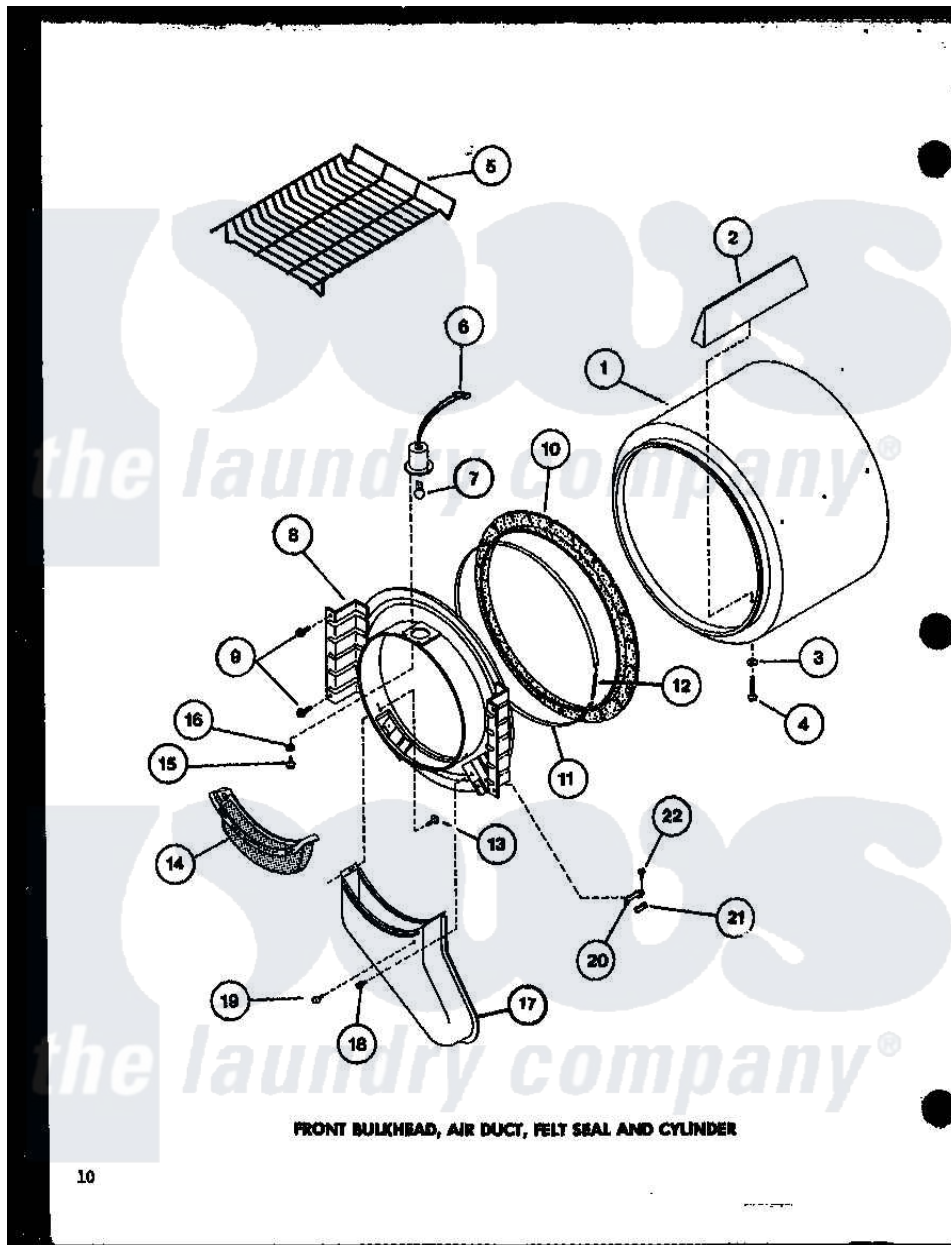

Amana TGA400 (BOM: P7704105W) 04 - FRONT BULKHEAD

FRONT BULKHEAD, AIR DUCT, FELT SEAL AND CYLINDER

10

Amana Residential Amana TGA400 (BOM: P7704105W) Dryer Parts Parts Diagram 04 - FRONT BULKHEAD
 Click on the part number to view part

Item	Original Part Number	Replaced By	Status	Part Description
1	R0603031		Not Available	ASSY,CYLINDER PACK
2	R0605553		Not Available	BAFFLE
3	R0600524	M0270519		Washer
4	R0600038		Not Available	SCREW
5	R0603529		Not Available	x\$x DRYING RACK
8	R0603030		Not Available	ASSY BULK HEAD
9	R0600017		Not Available	SCREW
10	R0604508	56088		Assembly, Seal
11	R0605555		Not Available	STRAP, SEAL
12	R0605554	52310		Spring
13	R0600036	489464		Screw
14	R0603530	61376P		Filter, Lint-White W/Inst.
15	R0600037		Not Available	SCREW
16	R0600525		Not Available	LOCKWASHER
17	R0603531		Not Available	AIR DUCT
18	R0600039	489464		Screw

19	R0606523	Not Available	BUMPER
20	R0605556	61448	Glide, Cylinder-Rulon F
21	R0604507	510189	Pad Felt
22	R0600033	489464	Screw