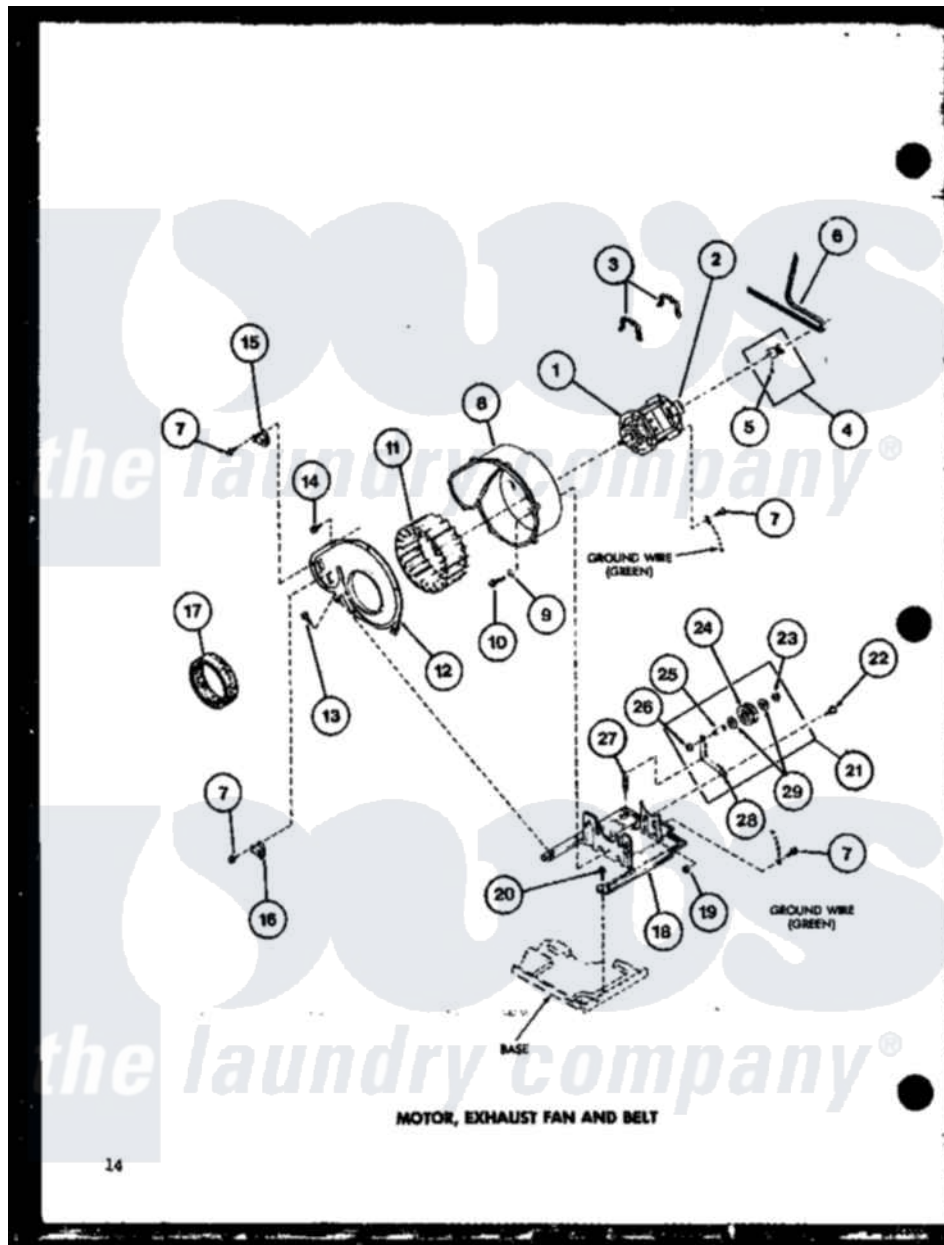

Amana TGA400 (BOM: P7704105W) 08 - MOTOR

Amana Residential Amana TGA400 (BOM: P7704105W) Dryer Parts Parts Diagram 08 - MOTOR
 Click on the part number to view part

Item	Original Part Number	Replaced By	Status	Part Description
1	R0607003	915P3		Motor-Drve
2	R0602516			Motor Switch
"	R0602517		Not Available	SWITCH
3	R0601526	660658		Clamp, Motor Mounting 343481 685441
4	R0610018	56062P		Kit-Motor
5	R0600042		Not Available	SET SCREW
6	R0606524	56095P		Belt Cylinder Package
7	R0600033	489464		Screw
8	R0603034	56020		Housing, Blower
9	R0600529	20176		Washer, .2656 ID x 9/16 OD
10	R0600028	27001200		Screw
11	R0603532	510139P		Assembly Blower Fan Package
12	R0603033		Not Available	HSG COVER
13	R0600001	W10116760		Screw
14	R0600004	W10116760		Screw

15	R0611006	56410		Thermostat
16	R0611007		Not Available	THERMOSTAT
17	R0604509		Not Available	FELT SEAL
18	R0605562	503613		Mount, Motor
19	R0601011	27001225		Nut, Jam Mid Lock 1/4-20
20	R0600017		Not Available	SCREW
21	R0610019	56170P		Assembly- Idle
22	R0600043		Not Available	SCREW
23	R0601527	23748		Ring, Retaining
24	R0609504	Y54414		Assembly, Wheel And Bearing
25	R0605560	56461		Shaft
26	R0601009	358160		Nut
27	R0605563	56076		Spring, Idler
28	R0605561		Not Available	LEVER, IDLER
29	R0600526	52549		Washer, 501 ID X3/4 Odx