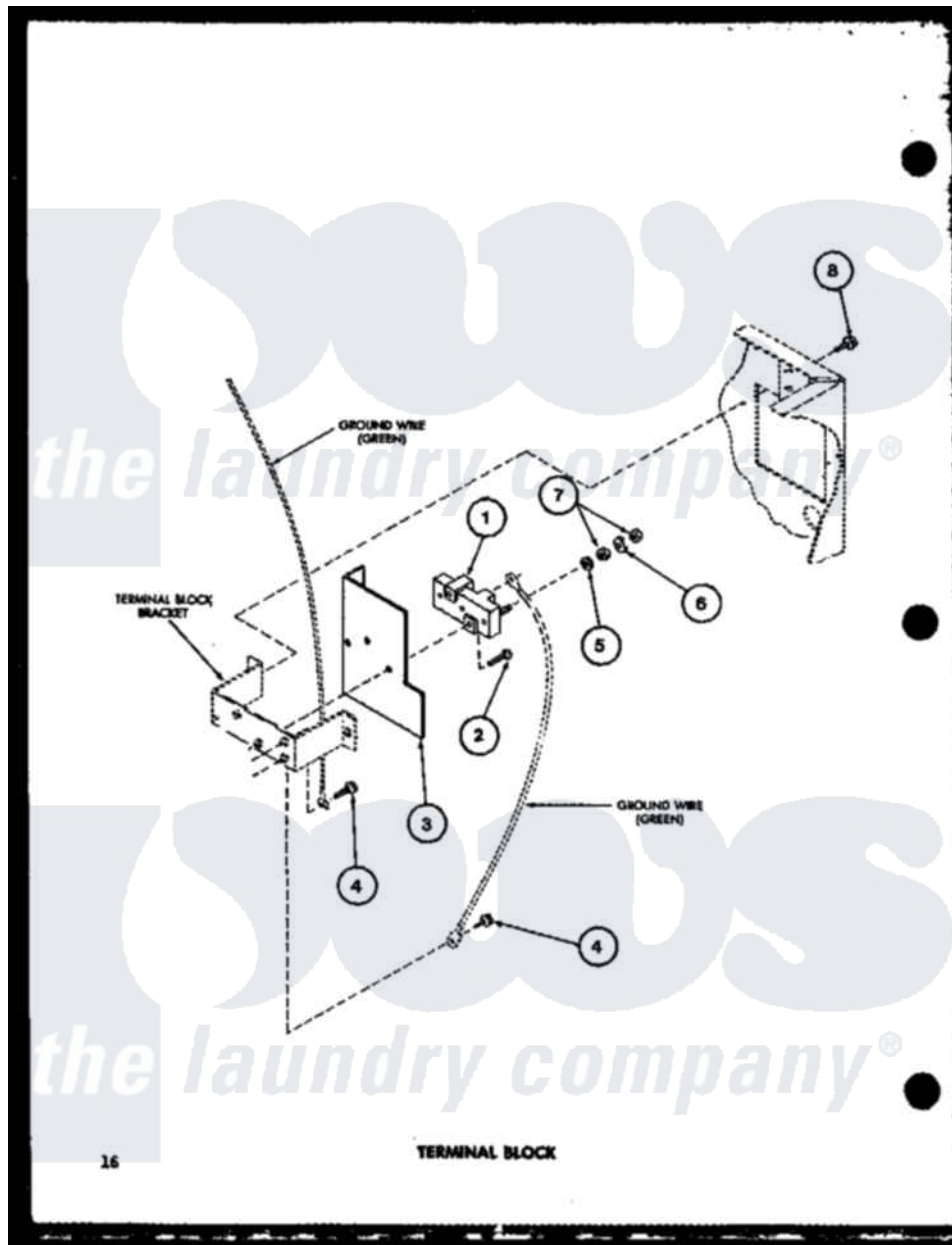

Amana TGA400 (BOM: P7704105W) 11 - TERMINAL BLOCK

Amana Residential Amana TGA400 (BOM: P7704105W) Dryer Parts Parts Diagram 11 - TERMINAL BLOCK

[Click on the part number to view part](#)

Item	Original Part Number	Replaced By	Status	Part Description
1	R0605013	33001244		Block, Terminal
2	R0600044		Not Available	SCREW
3	R0604510		Not Available	SHIELD
4	R0600028	27001200		Screw
5	R0600530		Not Available	WASHER
6	R0600527		Not Available	WASHER
7	R0601022		Not Available	NUT
8	R0600017		Not Available	SCREW