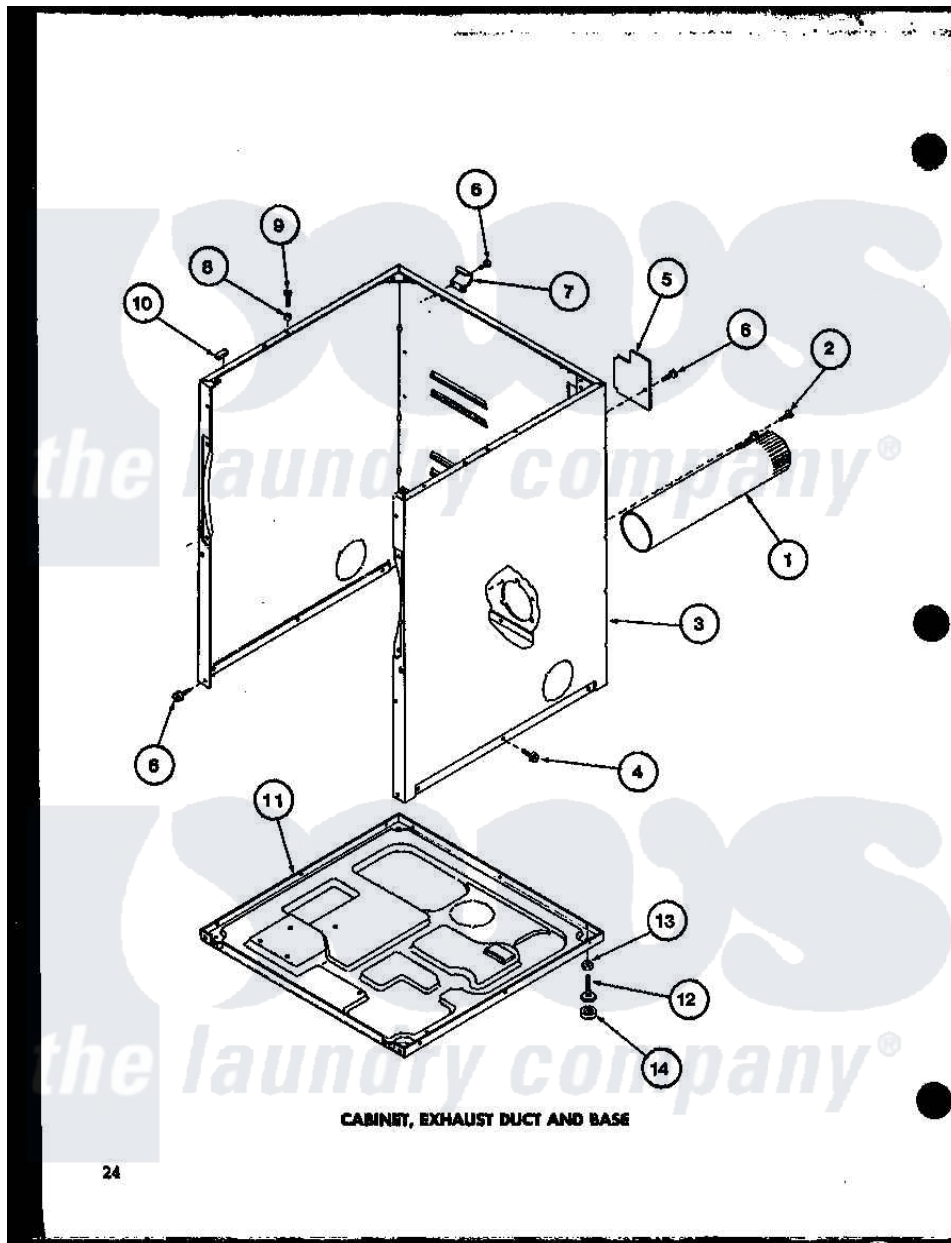

Amana TGA600 (BOM: P7704106W) 01 - CABINET

CABINET, EXHAUST DUCT AND BASE

24

Amana Residential Amana TGA600 (BOM: P7704106W) Dryer Parts Parts Diagram 01 - CABINET
 Click on the part number to view part

Item	Original Part Number	Replaced By	Status	Part Description
1	R0603041		Not Available	DUCT, EXHAUST
2	R0600052		Not Available	SCREW, HEX HEAD
3	R0603068		Not Available	xxxASSY, DRYER CABINET
"	R0603039		Not Available	ASSY, CABINET DRYER (WHITE)
4	R0600028	27001200		Screw
5	R0603040	60821		Access Cover
6	R0600017		Not Available	SCREW
7	R0605567		Not Available	HINGE
8	R0603524	505187		Locator, Panel
9	R0600031	Y014874		Screw, Idler Arm And Sleeve
10	R0606519	Y56128		Pad, Bumper
11	R0603028	60811		Assembly, Base-Complete
12	R0600051	Y305086		Adjustable Leg And Nut
13	R0601021	62739		Nut, Lock
14	R0606525	Y314137		Foot, Rubber