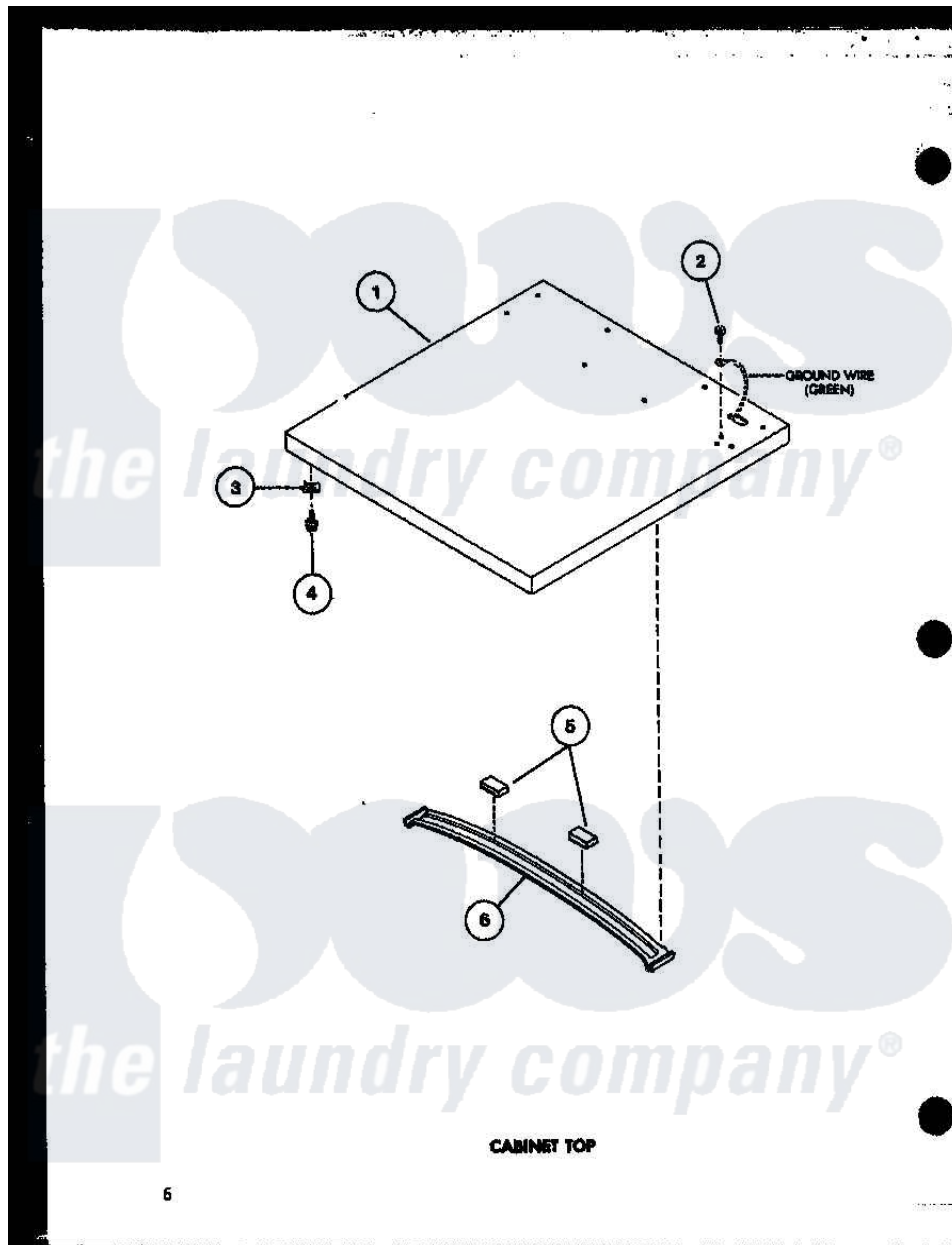

Amana TGA600 (BOM: P7704106W) 02 - CABINET TOP

Amana Residential Amana TGA600 (BOM: P7704106W) Dryer Parts Parts Diagram 02 - CABINET TOP  
 Click on the part number to view part

Item	Original Part Number	Replaced By	Status	Part Description
1	R0603058		Not Available	CABINET TOP ALMOND
"	R0603022		Not Available	CABINET TOP WHITE
2	R0600034	<a href="#">51924</a>		Screw, 10-24 X 1/2 HeX
3	R0601005	<a href="#">36020</a>		Nut-10-24
4	R0600010		Not Available	SCREW
5	R0606520		Not Available	PAD
6	R0605550		Not Available	BRACE