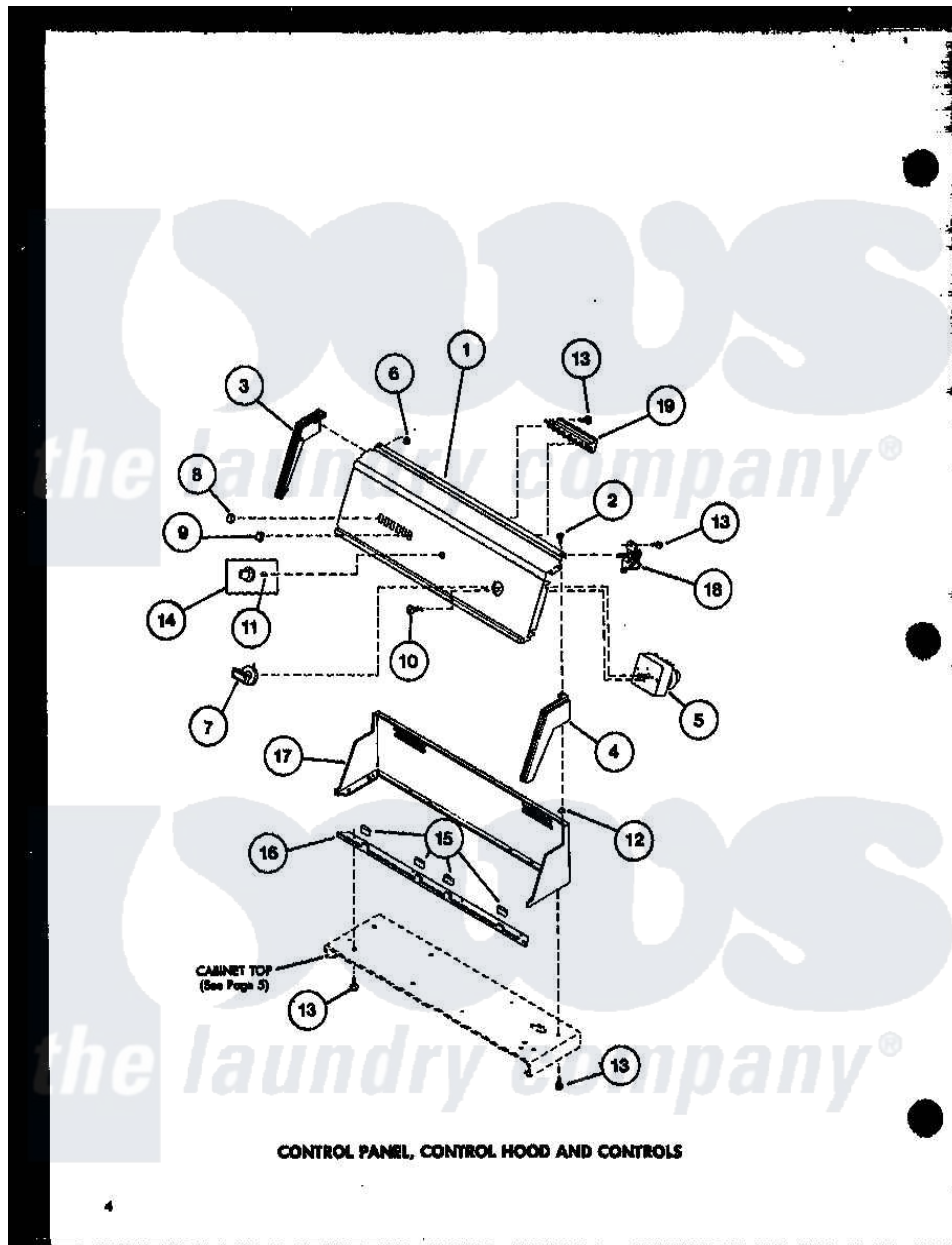

Amana TGA600 (BOM: P7704106W) 03 - CONTROL PANEL

CONTROL PANEL, CONTROL HOOD AND CONTROLS

Amana Residential Amana TGA600 (BOM: P7704106W) Dryer Parts Parts Diagram 03 - CONTROL PANEL
 Click on the part number to view part

Item	Original Part Number	Replaced By	Status	Part Description
1	R0603098		Not Available	PANEL-CONTROL
2	R0600002		Not Available	SCREW
3	R0603005		Not Available	END, CONTROL HOOD
4	R0603004		Not Available	HOOD END RH
5	R0604003		Not Available	TIMER
6	R0601001		Not Available	NUT
7	R0603528		Not Available	TIMER KNOB ASSY
8	R0603501		Not Available	SWITCH BUTTON
9	R0603527		Not Available	SWITCH BUTTON
10	R0600003	70212		Screw, 8-32 X 5/32 RD H
11	R0601501		Not Available	CLIP
12	R0601004	24522		Nut, Speed-8ab-18 C1995
13	R0600001	W10116760		Screw
14	R0603007		Not Available	CONTROL KNOB ASSY
15	R0605503		Not Available	SLEEVE
16	R0605549		Not Available	PANEL SUPPORT

17	R0603021	Not Available	CONTROL HOOD-WHITE
"	R0603056	Not Available	CONTROL HOOD ALMOND
19	R0602513	Not Available	SWITCH, SELECTOR