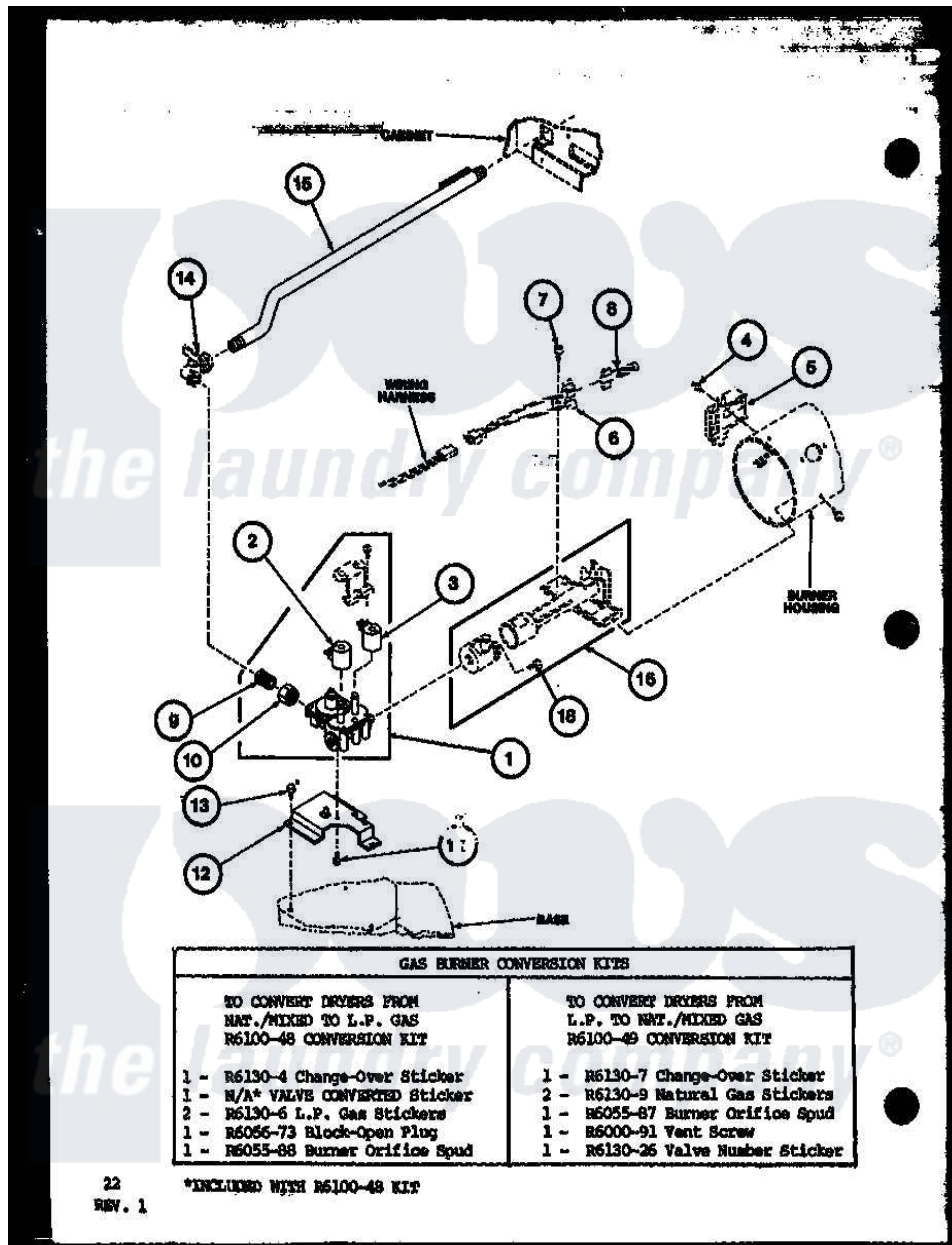

Amana TGA600 (BOM: P7704106W) 05 - GS BURNER CONVERSION KITS

Amana Residential Amana TGA600 (BOM: P7704106W) Dryer Parts Parts Diagram 05 - GS BURNER CONVERSION KITS

Click on the part number to view part

Item	Original Part Number	Replaced By	Status	Part Description
1	R0606002	58804		Assembly, Valve-Gas-Single-
2	R0610003	306106		Coil, Holding And Booster--W
3	R0610050	694540		Coil, 60 Hz
4	R0600033	489464		Screw
5	R0611503	338906		Radiant, Sensor
6	R0605565	M409136		Assembly Spring And Connector
7	R0600048		Not Available	SCREW
8	R0611505	4392003		Ignitor
9	R0606526		Not Available	NIPPLE
10	R0601034	40016301		Nut, Lock
11	R0600045	3370225		Screw
12	R0605566		Not Available	MTG BRKT
13	R0600014	27001200		Screw
14	R0606004	510205		Valve-Elbo
15	R0610051	58911		Assembly, Lead-In Pipe

16	R0610023	37001304	Burner Ign
17	R0611506		Not Available AIR SHUTTER
18	R0600049		Not Available SCREW