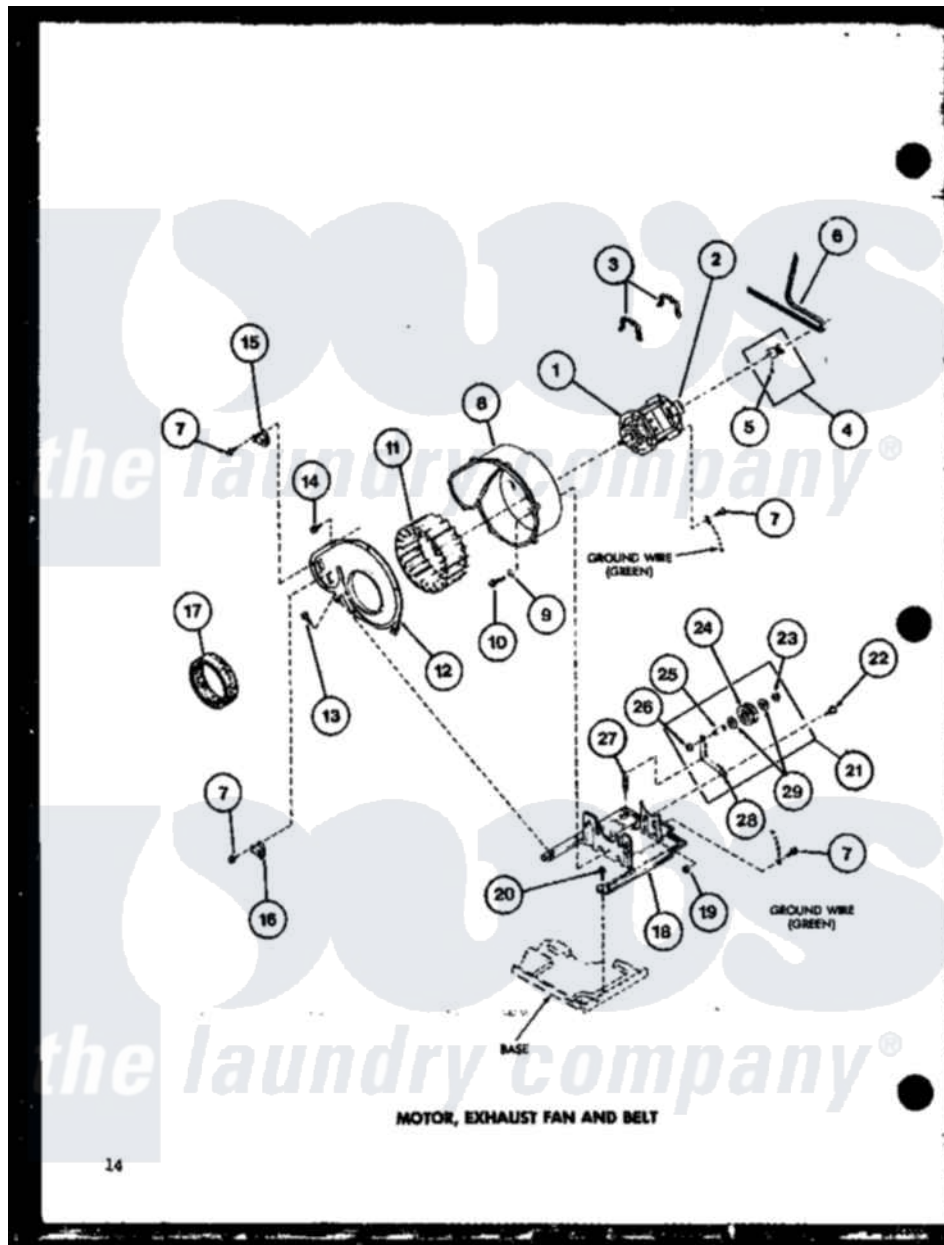

Amana TGA600 (BOM: P7704106W) 08 - MOTOR

Amana Residential Amana TGA600 (BOM: P7704106W) Dryer Parts Parts Diagram 08 - MOTOR
 Click on the part number to view part

Item	Original Part Number	Replaced By	Status	Part Description
1	R0607003	915P3		Motor-Drve
2	R0602516			Motor Switch
"	R0602517		Not Available	SWITCH
3	R0601526	660658		Clamp, Motor Mounting 343481 685441
4	R0610018	56062P		Kit-Motor
5	R0600042		Not Available	SET SCREW
6	R0606524	56095P		Belt Cylinder Package
7	R0600033	489464		Screw
8	R0603034	56020		Housing, Blower
9	R0600529	20176		Washer, .2656 ID x 9/16 OD
10	R0600028	27001200		Screw
11	R0603532	510139P		Assembly Blower Fan Package
12	R0603033		Not Available	HSG COVER
13	R0600001	W10116760		Screw
14	R0600004	W10116760		Screw

15	R0611006	56410		Thermostat
16	R0611007		Not Available	THERMOSTAT
17	R0604509		Not Available	FELT SEAL
18	R0605562	503613		Mount, Motor
19	R0601011	27001225		Nut, Jam Mid Lock 1/4-20
20	R0600017		Not Available	SCREW
21	R0610019	56170P		Assembly- Idle
22	R0600043		Not Available	SCREW
23	R0601527	23748		Ring, Retaining
24	R0609504	Y54414		Assembly, Wheel And Bearing
25	R0605560	56461		Shaft
26	R0601009	358160		Nut
27	R0605563	56076		Spring, Idler
28	R0605561		Not Available	LEVER, IDLER
29	R0600526	52549		Washer, 501 ID X3/4 Odx