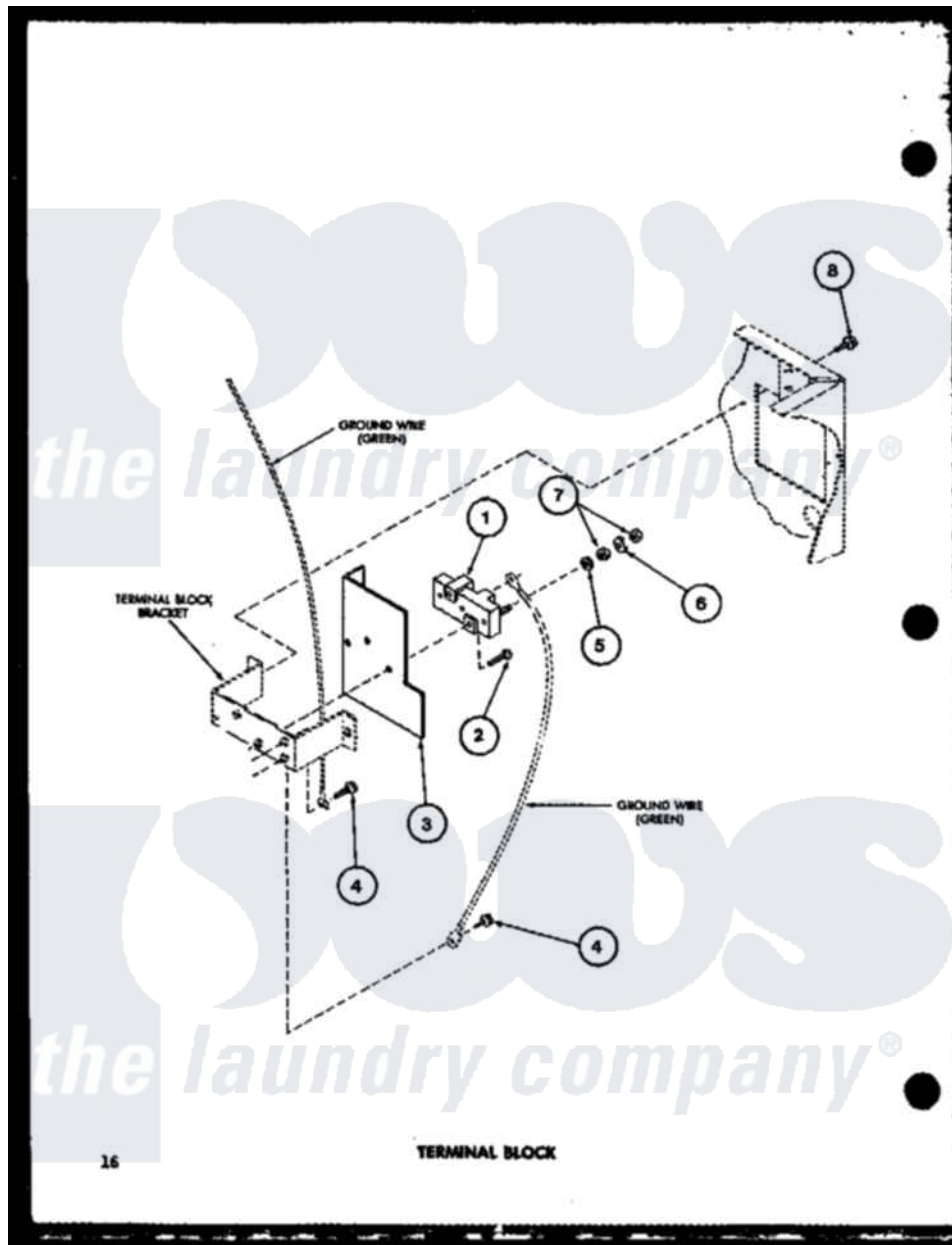

Amana TGA600 (BOM: P7704106W) 11 - TERMINAL BLOCK

Amana Residential Amana TGA600 (BOM: P7704106W) Dryer Parts Parts Diagram 11 - TERMINAL BLOCK

[Click on the part number to view part](#)

Item	Original Part Number	Replaced By	Status	Part Description
1	R0605013	33001244		Block, Terminal
2	R0600044		Not Available	SCREW
3	R0604510		Not Available	SHIELD
4	R0600028	27001200		Screw
5	R0600530		Not Available	WASHER
6	R0600527		Not Available	WASHER
7	R0601022		Not Available	NUT
8	R0600017		Not Available	SCREW