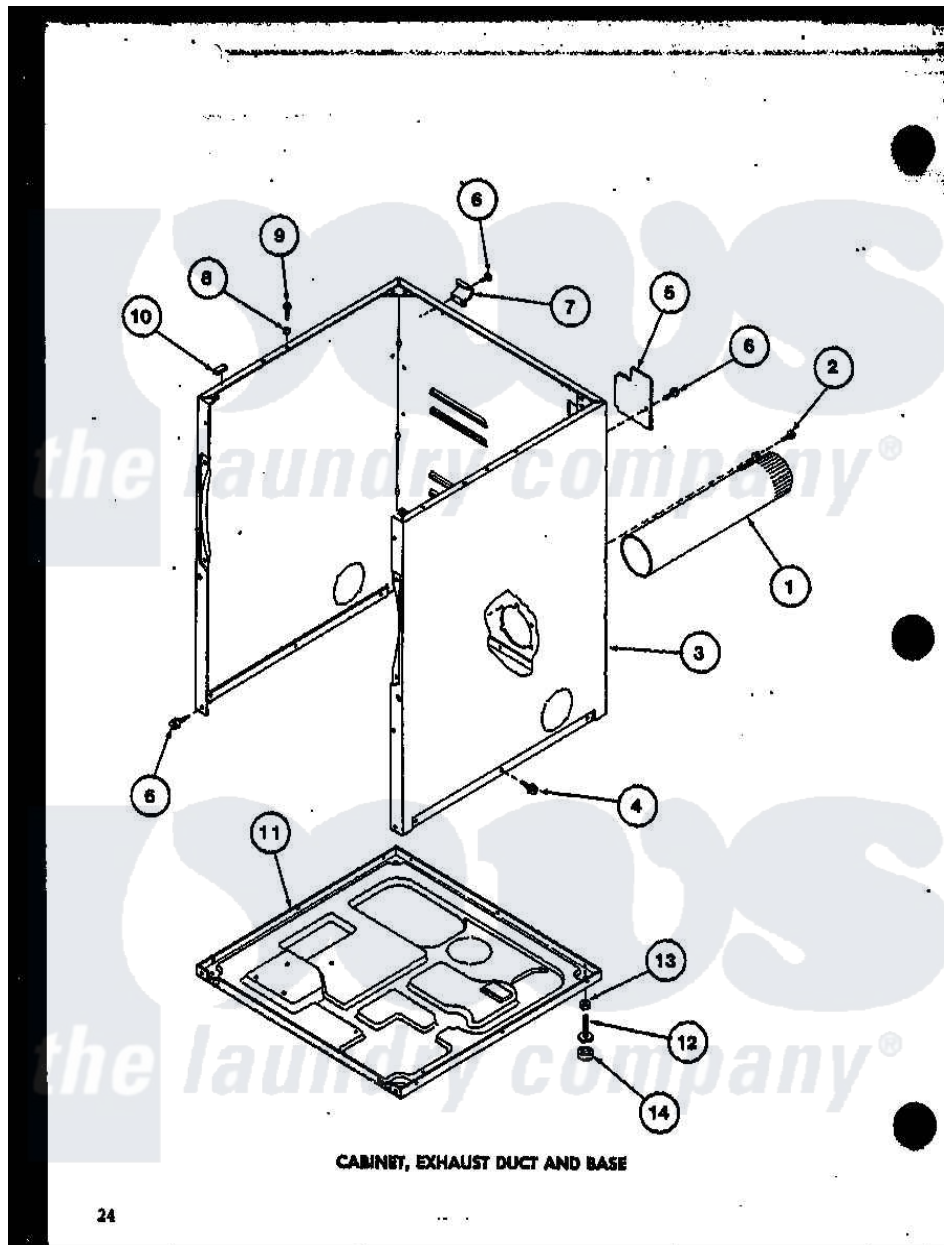

Amana TGA800 (BOM: P7575206W) 01 - CABINET

CABINET, EXHAUST DUCT AND BASE

24

Amana Residential Amana TGA800 (BOM: P7575206W) Dryer Parts Parts Diagram 01 - CABINET  
 Click on the part number to view part

Item	Original Part Number	Replaced By	Status	Part Description
1	R0603041		Not Available	DUCT, EXHAUST
2	R0600052		Not Available	SCREW, HEX HEAD
3	R0603068		Not Available	xxxASSY, DRYER CABINET
"	R0603039		Not Available	ASSY, CABINET DRYER (WHITE)
4	R0600028	<a href="#">27001200</a>		Screw
5	R0603040	<a href="#">60821</a>		Access Cover
6	R0600017		Not Available	SCREW
7	R0605567		Not Available	HINGE
8	R0603524	<a href="#">505187</a>		Locator, Panel
9	R0600031	<a href="#">Y014874</a>		Screw, Idler Arm And Sleeve
10	R0606519	<a href="#">Y56128</a>		Pad, Bumper
11	R0603028	<a href="#">60811</a>		Assembly, Base-Complete
12	R0600051	<a href="#">Y305086</a>		Adjustable Leg And Nut
13	R0601021	<a href="#">62739</a>		Nut, Lock
14	R0606525	<a href="#">Y314137</a>		Foot, Rubber