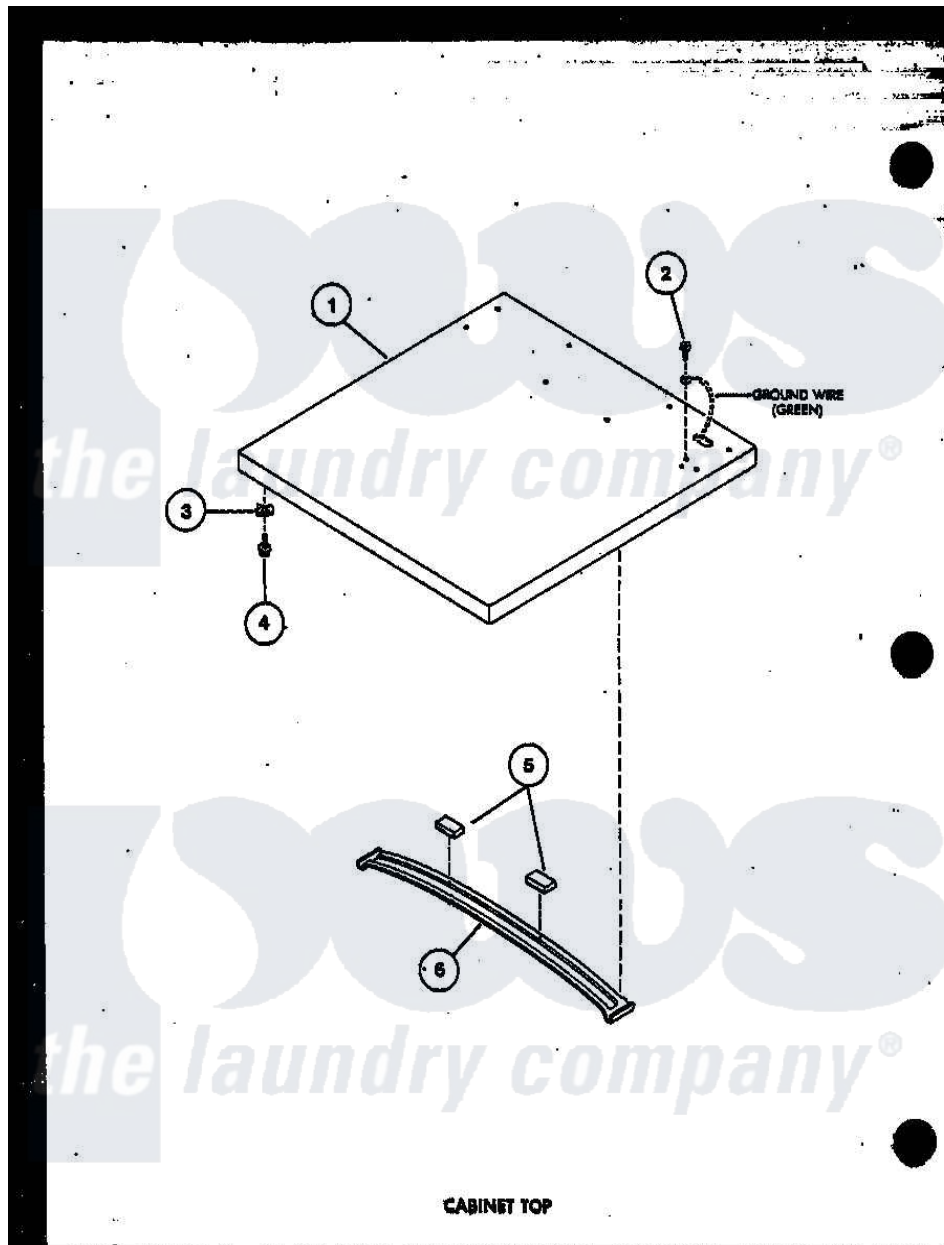

Amana TGA800 (BOM: P7575206W) 02 - CABINET TOP

CABINET TOP

Amana Residential Amana TGA800 (BOM: P7575206W) Dryer Parts Parts Diagram 02 - CABINET TOP  
 Click on the part number to view part

Item	Original Part Number	Replaced By	Status	Part Description
1	R0603058		Not Available	CABINET TOP ALMOND
"	R0603022		Not Available	CABINET TOP WHITE
2	R0600034	<a href="#">51924</a>		Screw, 10-24 X 1/2 HeX
3	R0601005	<a href="#">36020</a>		Nut-10-24
4	R0600010		Not Available	SCREW
5	R0606520		Not Available	PAD
6	R0605550		Not Available	BRACE