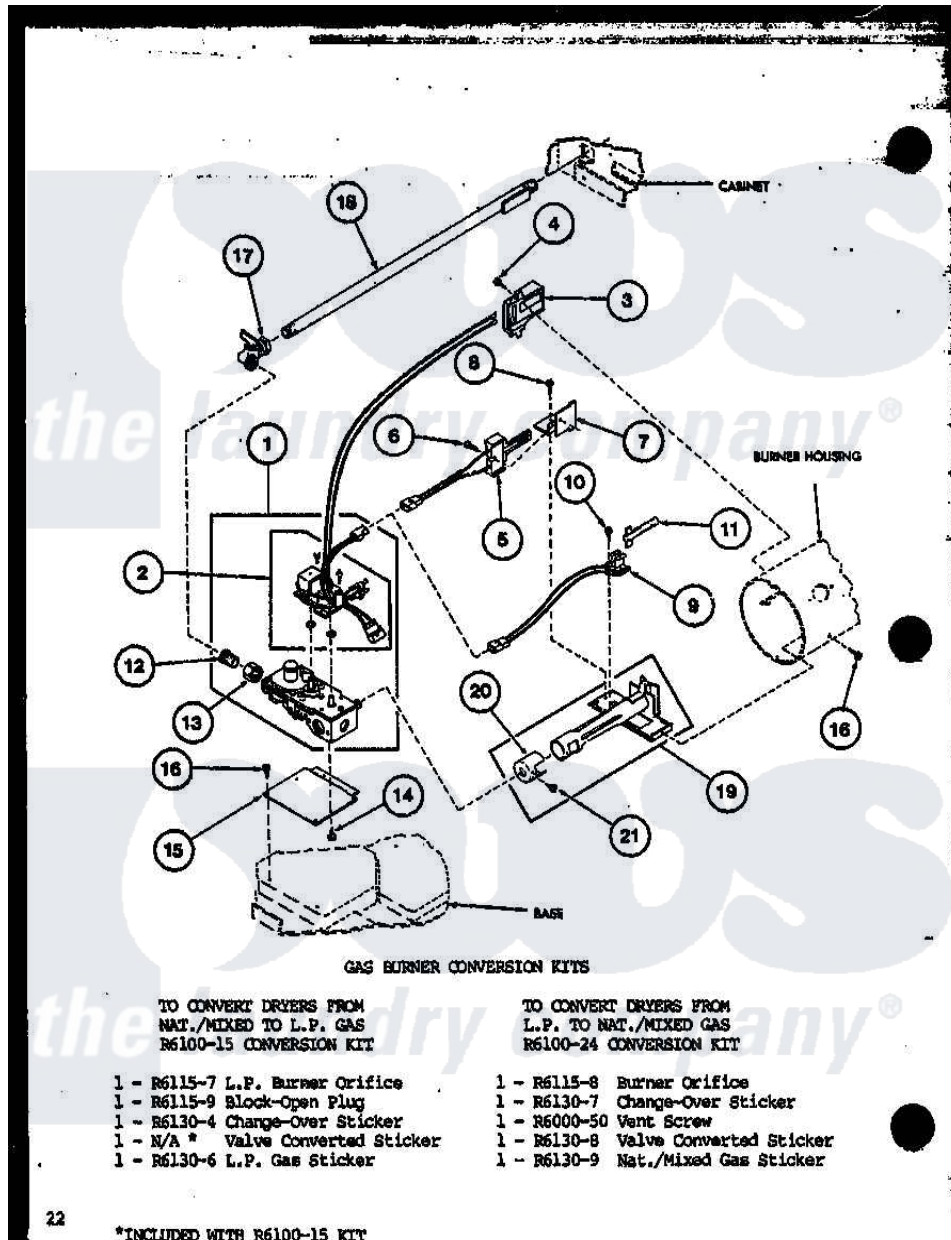

Amana TGA800 (BOM: P7575206W) 05 - GAS BURNER CONVERSION KITS

Amana Residential Amana TGA800 (BOM: P7575206W) Dryer Parts Parts Diagram 05 - GAS BURNER CONVERSION KITS

Click on the part number to view part

Item	Original Part Number	Replaced By	Status	Part Description
1	R0606005		Not Available	GAS VALVE
2	R0611502	56225A		Kit, Coil
3	R0611503	338906		Radiant, Sensor
4	R0600033	489464		Screw
5	R0611504	37001308		Ignitor
6	R0600046	8281196		Screw
7	R0605564		Not Available	IGNITER BRKT
8	R0600047		Not Available	SCREW
9	R0605565	M409136		Assembly Spring And Connector
10	R0600048		Not Available	SCREW
11	R0611505	4392003		Ignitor
12	R0606526		Not Available	NIPPLE
13	R0601020		Not Available	NUT
14	R0600045	3370225		Screw