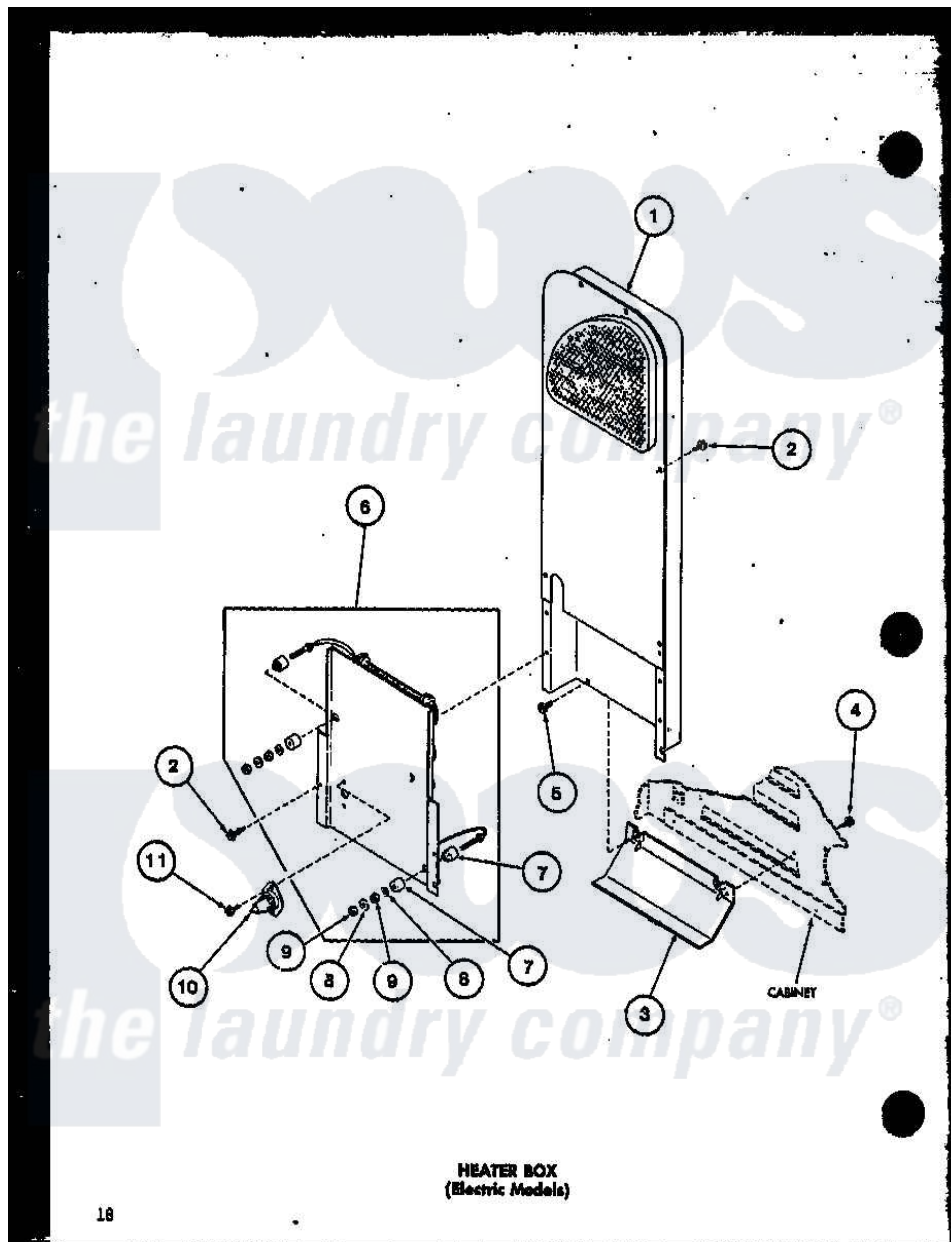

Amana TGA800 (BOM: P7575206W) 07 - HEATER BOX (ELECTRIC MODELS)

Amana Residential Amana TGA800 (BOM: P7575206W) Dryer Parts Parts Diagram 07 - HEATER BOX (ELECTRIC MODELS)

Click on the part number to view part

Item	Original Part Number	Replaced By	Status	Part Description
1	R0603035	<a href="#">503605</a>		Assembly, Heater Duct
2	R0600014	<a href="#">27001200</a>		Screw
3	R0603036		Not Available	SHIELD
4	R0600017		Not Available	SCREW
5	R0600028	<a href="#">27001200</a>		Screw
6	R0610022	<a href="#">61927</a>		Heater Assembly
"	R0610021	<a href="#">61928</a>		Heater Assembly 208V
"	R0610020	<a href="#">61927</a>		Heater Assembly
7	R0612501	<a href="#">57408</a>		Insulator
8	R0600530		Not Available	WASHER
9	R0601019		Not Available	NUT
10	R0611003	<a href="#">56082</a>		Thermostat, Limit
11	R0600033	<a href="#">489464</a>		Screw