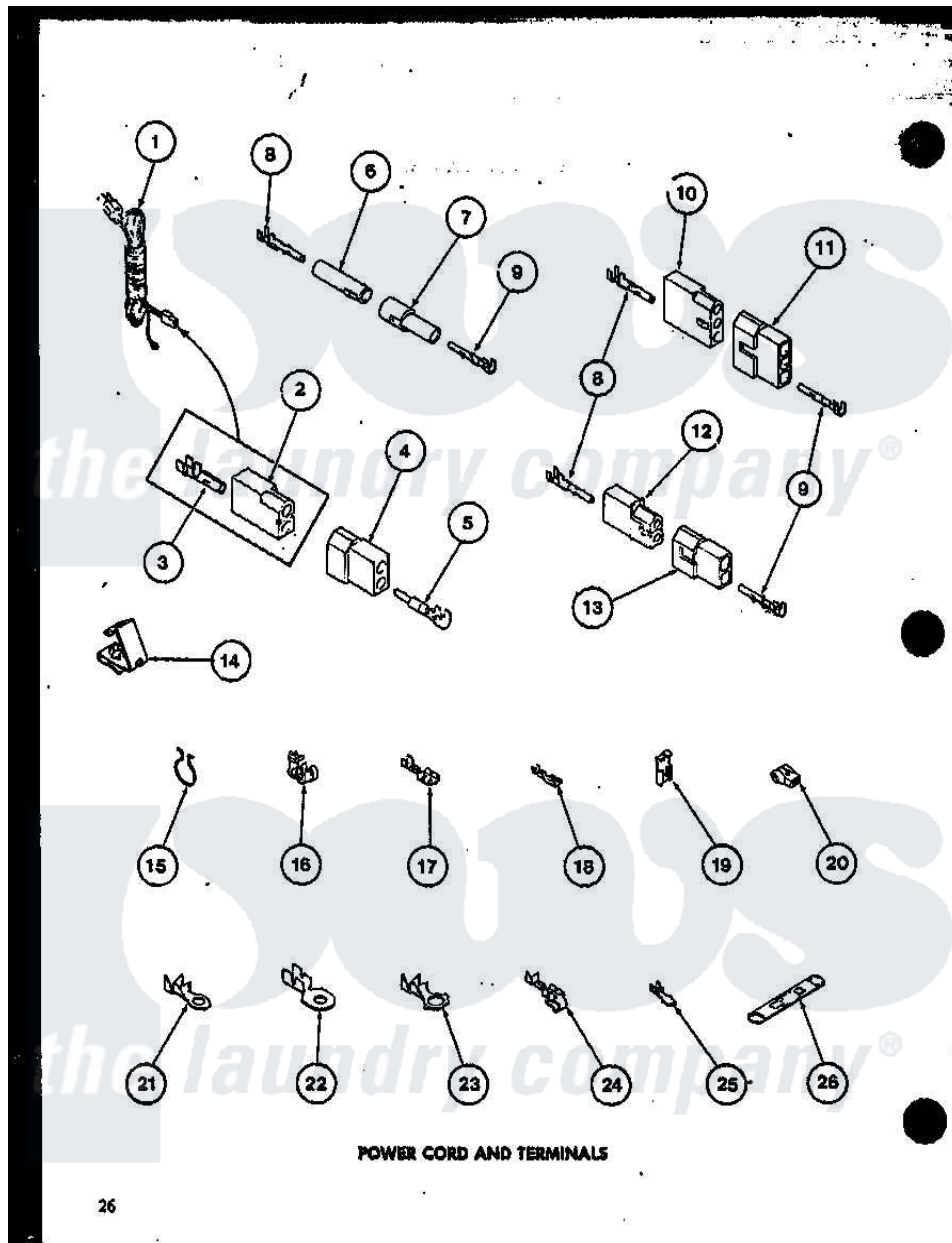

# Amana TGA800 (BOM: P7575206W) 10 - POWER CORD TERMINALS

26

Amana Residential Amana TGA800 (BOM: P7575206W) Dryer Parts Parts Diagram 10 - POWER CORD TERMINALS  
 Click on the part number to view part

Item	Original Part Number	Replaced By	Status	Part Description
1	R0605039	<a href="#">27001142</a>		Cord, Power
2	R0605040	<a href="#">56265</a>		Receptacle, 2 Circuit
3	R0605030		Not Available	TERMINAL
4	R0605041	<a href="#">56266</a>		Plug
5	R0605029	<a href="#">Y00127</a>		Terminal, Pin-1/8 Male
6	R0605035	<a href="#">26301</a>		Receptacle, Molex
7	R0605036		Not Available	CONNECTOR
8	R0605004	<a href="#">5011-XX</a>		093 Female Socket
9	R0605003	<a href="#">Y00116</a>		Terminal, Pin-Male
10	R0605033		Not Available	RECEPTACLE
11	R0605034	<a href="#">23040</a>		Plug-3 Circuit
12	R0605038		Not Available	RECEPTACLE
13	R0605037	<a href="#">56448</a>		Terminal Block Plug
14	R0605032	<a href="#">B5733302</a>		Clip, Ground
15	R0601522	<a href="#">51291</a>		Clip, Wire
16	R0601502	<a href="#">211881</a>		Grommet, Cord Part Not Used- Gas Models Only

17	R0605005		Not Available	TERMINAL
18	R0605002	<a href="#">00112</a>		Terminal, Spade-3/16 Fe
19	R0605006	<a href="#">Y00120</a>		Terminal, Flag-1/4 Fema
20	R0605011		Not Available	INSULATOR
21	R0605026	<a href="#">00110</a>		No.10 18 Gauge Wire
22	R0605027	<a href="#">Y00111</a>		Ring Terminal No.10 No.10 18 Gauge Wires Or
23	R0605007		Not Available	TERMINAL
24	R0605028	<a href="#">Y00114</a>		Spade Terminal
25	R0605031	<a href="#">Y00138</a>		Male Tab Terminal 18 Gauge Wire)
26	R0605008		Not Available	CONNECTOR