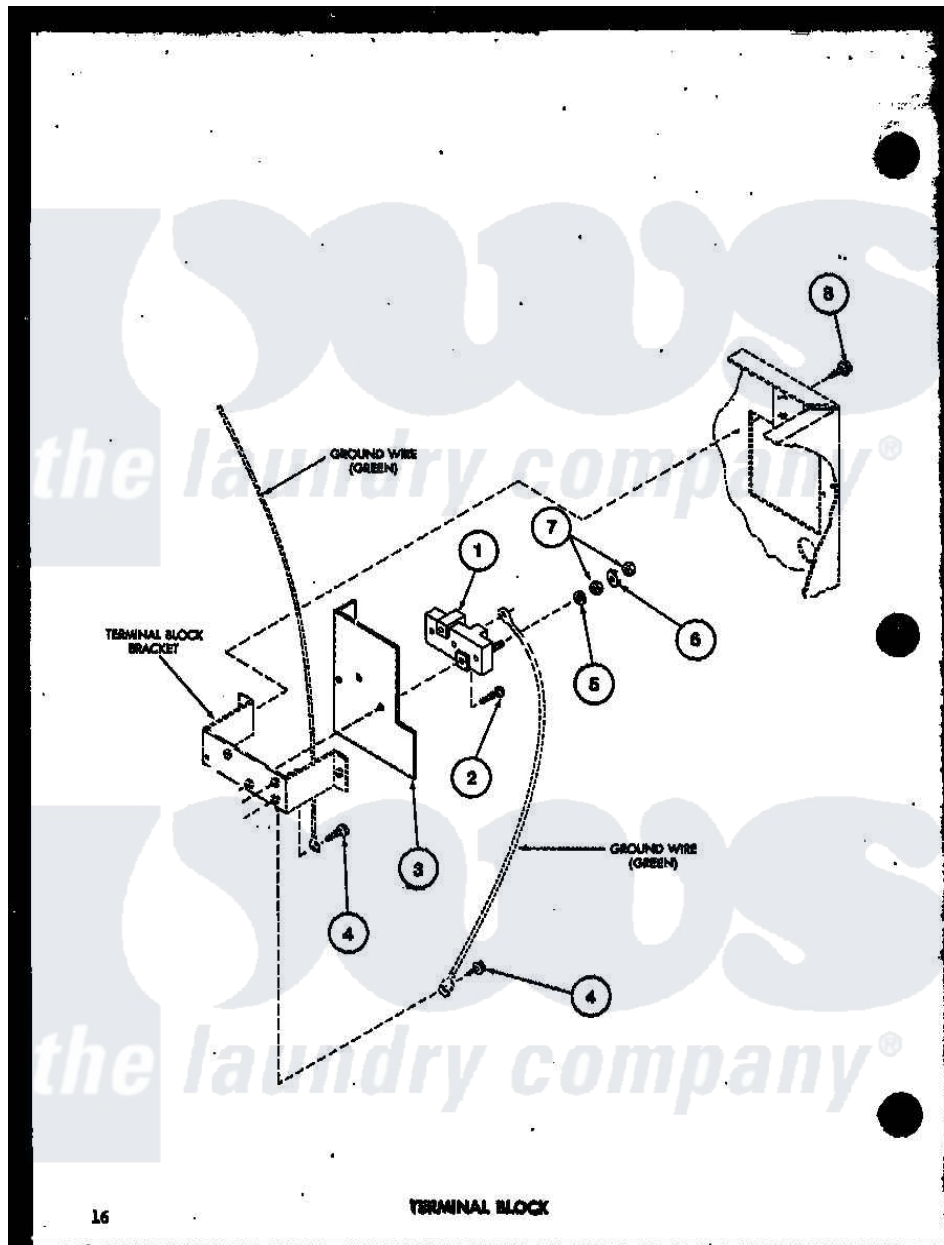

Amana TGA800 (BOM: P7575206W) 12 - TERMINAL BLOCK

Amana Residential Amana TGA800 (BOM: P7575206W) Dryer Parts Parts Diagram 12 - TERMINAL BLOCK

Click on the part number to view part

Item	Original Part Number	Replaced By	Status	Part Description
1	R0605013	<a href="#">33001244</a>		Block, Terminal
2	R0600044		Not Available	SCREW
3	R0604510		Not Available	SHIELD
4	R0600028	<a href="#">27001200</a>		Screw
5	R0600530		Not Available	WASHER
6	R0600527		Not Available	WASHER
7	R0601022		Not Available	NUT
8	R0600017		Not Available	SCREW