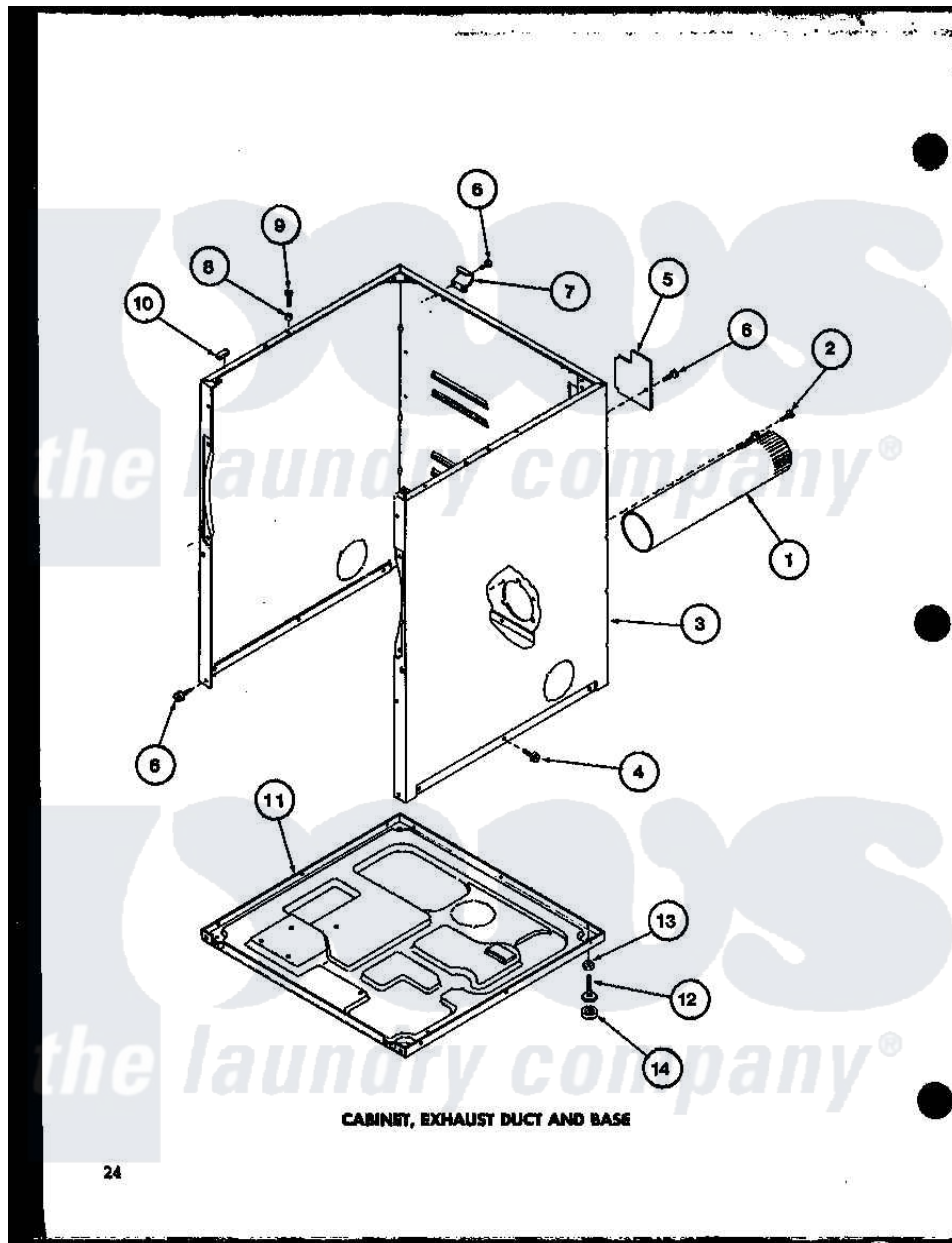

Amana TGA800 (BOM: P7704107W) 01 - CABINET

CABINET, EXHAUST DUCT AND BASE

24

Amana Residential Amana TGA800 (BOM: P7704107W) Dryer Parts Parts Diagram 01 - CABINET

Click on the part number to view part

Item	Original Part Number	Replaced By	Status	Part Description
1	R0603041		Not Available	DUCT, EXHAUST
2	R0600052		Not Available	SCREW, HEX HEAD
3	R0603068		Not Available	xxxASSY, DRYER CABINET
"	R0603039		Not Available	ASSY, CABINET DRYER (WHITE)
4	R0600028	<a href="#">27001200</a>		Screw
5	R0603040	<a href="#">60821</a>		Access Cover
6	R0600017		Not Available	SCREW
7	R0605567		Not Available	HINGE
8	R0603524	<a href="#">505187</a>		Locator, Panel
9	R0600031	<a href="#">Y014874</a>		Screw, Idler Arm And Sleeve
10	R0606519	<a href="#">Y56128</a>		Pad, Bumper
11	R0603028	<a href="#">60811</a>		Assembly, Base-Complete
12	R0600051	<a href="#">Y305086</a>		Adjustable Leg And Nut
13	R0601021	<a href="#">62739</a>		Nut, Lock
14	R0606525	<a href="#">Y314137</a>		Foot, Rubber