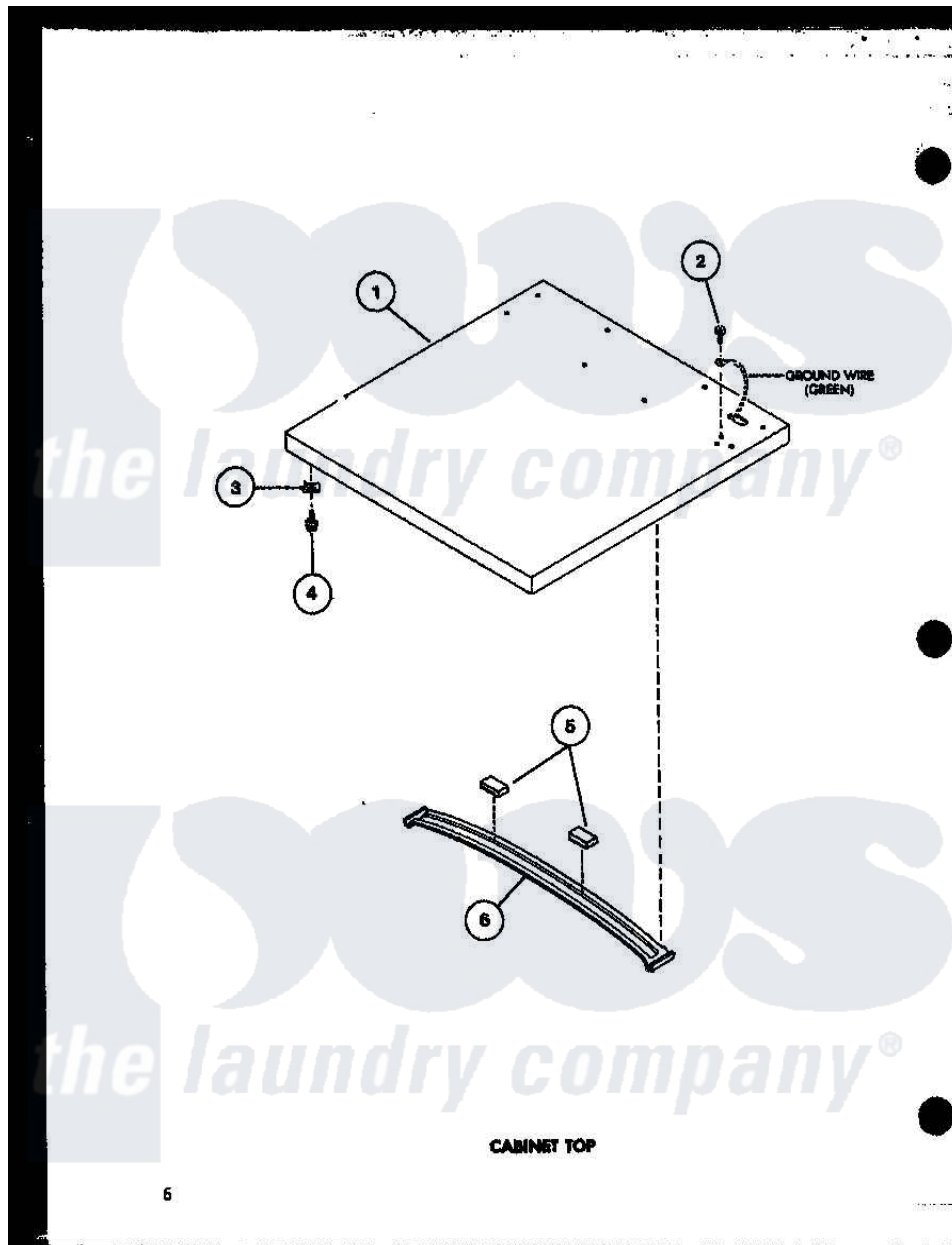

Amana TGA800 (BOM: P7704107W) 02 - CABINET TOP

Amana [Residential Amana TGA800 \(BOM: P7704107W\) Dryer Parts](#) Parts Diagram 02 - CABINET TOP
 Click on the part number to view part

| Item | Original Part Number | Replaced By | Status | Part Description |
|------|----------------------|-----------------------|---------------|------------------------|
| 1 | R0603058 | | Not Available | CABINET TOP ALMOND |
| " | R0603022 | | Not Available | CABINET TOP WHITE |
| 2 | R0600034 | 51924 | | Screw, 10-24 X 1/2 HeX |
| 3 | R0601005 | 36020 | | Nut-10-24 |
| 4 | R0600010 | | Not Available | SCREW |
| 5 | R0606520 | | Not Available | PAD |
| 6 | R0605550 | | Not Available | BRACE |