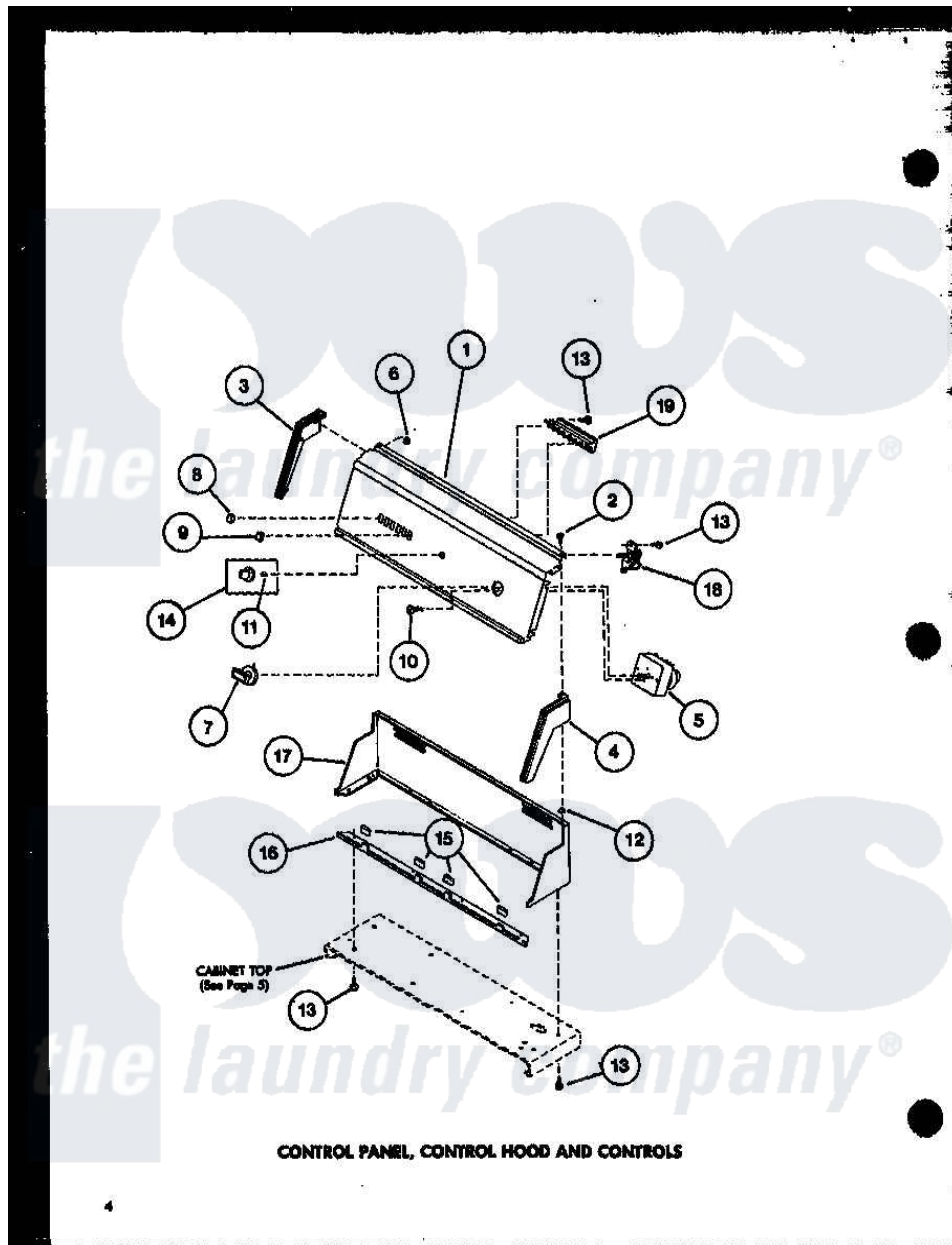

Amana TGA800 (BOM: P7704107W) 03 - CONTROL PANEL

CONTROL PANEL, CONTROL HOOD AND CONTROLS

Amana [Residential Amana TGA800 \(BOM: P7704107W\) Dryer Parts](#) Parts Diagram 03 - CONTROL PANEL
 Click on the part number to view part

Item	Original Part Number	Replaced By	Status	Part Description
1	R0603097		Not Available	PANEL-CONTROL
2	R0600002		Not Available	SCREW
3	R0603005		Not Available	END, CONTROL HOOD
4	R0603004		Not Available	HOOD END RH
5	R0604003		Not Available	TIMER
6	R0601001		Not Available	NUT
7	R0603528		Not Available	TIMER KNOB ASSY
8	R0603501		Not Available	SWITCH BUTTON
9	R0603527		Not Available	SWITCH BUTTON
10	R0600003	70212		Screw, 8-32 X 5/32 RD H
11	R0601501		Not Available	CLIP
12	R0601004	24522		Nut, Speed-8ab-18 C1995
13	R0600001	W10116760		Screw
14	R0603007		Not Available	CONTROL KNOB ASSY
15	R0605503		Not Available	SLEEVE
16	R0605549		Not Available	PANEL SUPPORT