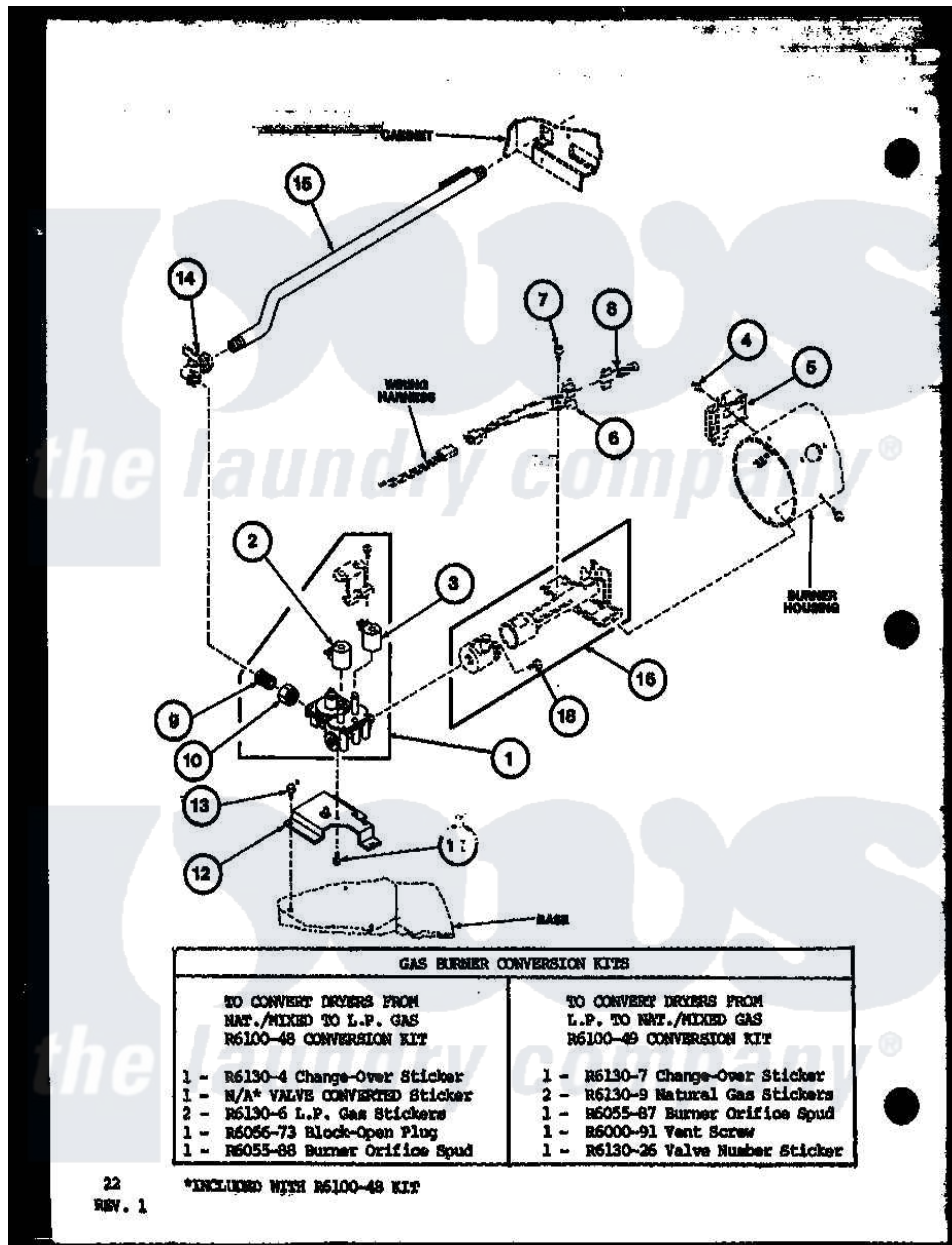

Amana TGA800 (BOM: P7704107W) 05 - GS BURNER CONVERSION KITS

Amana Residential Amana TGA800 (BOM: P7704107W) Dryer Parts Parts Diagram 05 - GS BURNER CONVERSION KITS

Click on the part number to view part

Item	Original Part Number	Replaced By	Status	Part Description
1	R0606002	58804		Assembly, Valve-Gas-Single-
2	R0610003	306106		Coil, Holding And Booster--W
3	R0610050	694540		Coil, 60 Hz
4	R0600033	489464		Screw
5	R0611503	338906		Radiant, Sensor
6	R0605565	M409136		Assembly Spring And Connector
7	R0600048		Not Available	SCREW
8	R0611505	4392003		Ignitor
9	R0606526		Not Available	NIPPLE
10	R0601034	40016301		Nut, Lock
11	R0600045	3370225		Screw
12	R0605566		Not Available	MTG BRKT
13	R0600014	27001200		Screw
14	R0606004	510205		Valve-Elbo
15	R0610051	58911		Assembly, Lead-In Pipe

16	R0610023	37001304	Burner Ign
17	R0611506		Not Available AIR SHUTTER
18	R0600049		Not Available SCREW