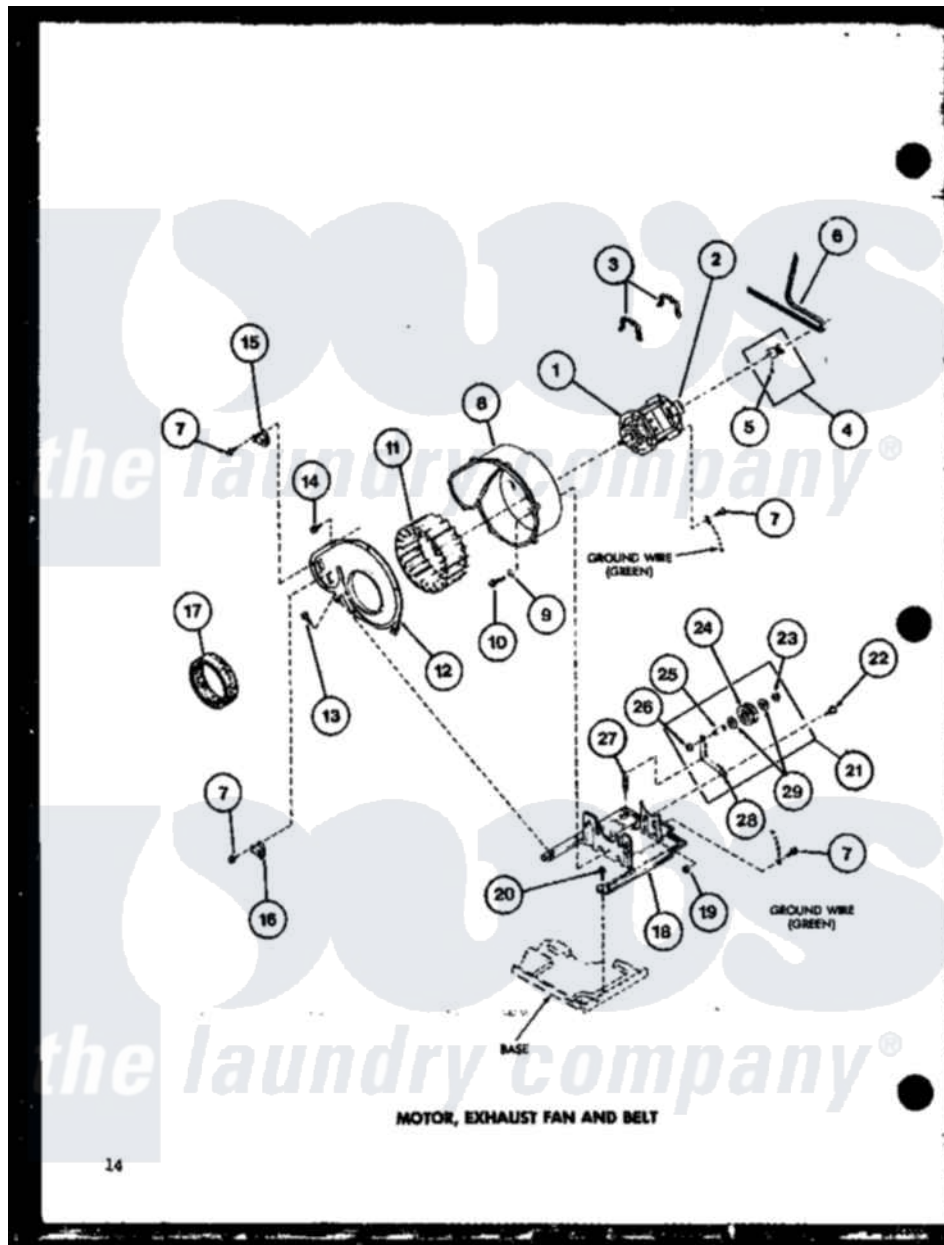

Amana TGA800 (BOM: P7704107W) 08 - MOTOR

Amana Residential Amana TGA800 (BOM: P7704107W) Dryer Parts Parts Diagram 08 - MOTOR
 Click on the part number to view part

Item	Original Part Number	Replaced By	Status	Part Description
1	R0607003	915P3		Motor-Drve
2	R0602516			Motor Switch
"	R0602517		Not Available	SWITCH
3	R0601526	660658		Clamp, Motor Mounting 343481 685441
4	R0610018	56062P		Kit-Motor
5	R0600042		Not Available	SET SCREW
6	R0606524	56095P		Belt Cylinder Package
7	R0600033	489464		Screw
8	R0603034	56020		Housing, Blower
9	R0600529	20176		Washer, .2656 ID x 9/16 OD
10	R0600028	27001200		Screw
11	R0603532	510139P		Assembly Blower Fan Package
12	R0603033		Not Available	HSG COVER
13	R0600001	W10116760		Screw
14	R0600004	W10116760		Screw

15	R0611006	56410		Thermostat
16	R0611007		Not Available	THERMOSTAT
17	R0604509		Not Available	FELT SEAL
18	R0605562	503613		Mount, Motor
19	R0601011	27001225		Nut, Jam Mid Lock 1/4-20
20	R0600017		Not Available	SCREW
21	R0610019	56170P		Assembly- Idle
22	R0600043		Not Available	SCREW
23	R0601527	23748		Ring, Retaining
24	R0609504	Y54414		Assembly, Wheel And Bearing
25	R0605560	56461		Shaft
26	R0601009	358160		Nut
27	R0605563	56076		Spring, Idler
28	R0605561		Not Available	LEVER, IDLER
29	R0600526	52549		Washer, 501 ID X3/4 Odx