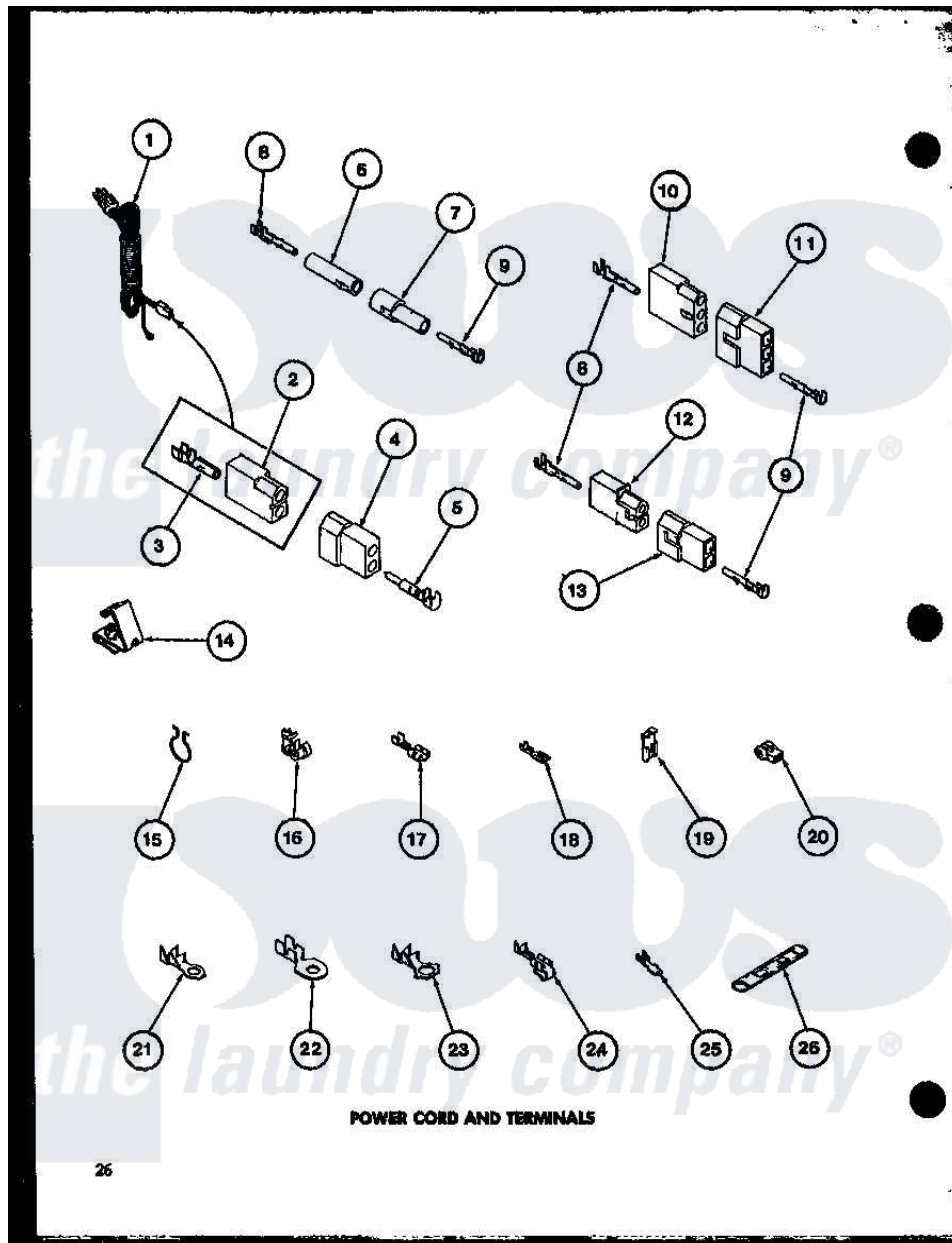

# Amana TGA800 (BOM: P7704107W) 09 - POWER CORD AND TERMINALS

Amana Residential Amana TGA800 (BOM: P7704107W) Dryer Parts Parts Diagram 09 - POWER CORD AND TERMINALS

Click on the part number to view part

Item	Original Part Number	Replaced By	Status	Part Description
1	R0605039	<a href="#">27001142</a>		Cord, Power
2	R0605040	<a href="#">56265</a>		Receptacle, 2 Circuit
3	R0605030		Not Available	TERMINAL
4	R0605041	<a href="#">56266</a>		Plug
5	R0605029	<a href="#">Y00127</a>		Terminal, Pin-1/8 Male
6	R0605035	<a href="#">26301</a>		Receptacle, Molex
7	R0605036		Not Available	CONNECTOR
8	R0605004	<a href="#">5011-XX</a>		093 Female Socket
9	R0605003	<a href="#">Y00116</a>		Terminal, Pin-Male
10	R0605033		Not Available	RECEPTACLE
11	R0605034	<a href="#">23040</a>		Plug-3 Circuit
12	R0605038		Not Available	RECEPTACLE
13	R0605037	<a href="#">56448</a>		Terminal Block Plug
14	R0605032	<a href="#">B5733302</a>		Clip, Ground
15	R0601522	<a href="#">51291</a>		Clip, Wire
				Cricket, Cord Part Not Used

16	R0601502	<a href="#">211881</a>		Grommet, Cord Part Not Used - Gas Models Only
17	R0605005		Not Available	TERMINAL
18	R0605002	<a href="#">00112</a>		Terminal, Spade-3/16 Fe
19	R0605006	<a href="#">Y00120</a>		Terminal, Flag-1/4 Fema
20	R0605011		Not Available	INSULATOR
21	R0605026	<a href="#">00110</a>		No.10 18 Gauge Wire
22	R0605027	<a href="#">Y00111</a>		Ring Terminal No.10 No.10 18 Gauge Wires Or
23	R0605007		Not Available	TERMINAL
24	R0605028	<a href="#">Y00114</a>		Spade Terminal
25	R0605031	<a href="#">Y00138</a>		Male Tab Terminal 18 Gauge Wire)
26	R0605008		Not Available	CONNECTOR